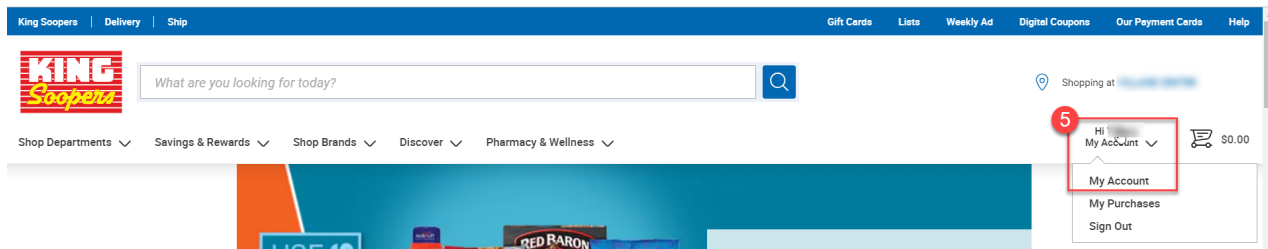

KING SOOPERS LINKING YOUR LOYALTY CARD TO STM

The Kings Soopers Loyalty Card is the card you swipe to get your coupon discounts or to use fuel points.

Once you link your card to STM, all you need to do is shop at King Soopers and swipe your Loyalty Card. You never have to reload a card again. It will be linked until you personally change it.

How to link your Loyalty Card to STM:

1. Go to www.kingsoopers.com
2. Click **Welcome Sign In**
3. **Sign In** with your **Email Address** and **Password** (if you have never logged in you will need to create an account and then return to these steps)
4. Click **Sign In**

5. On the right side hover over **Hi <name> My Account** and click on **My Account**

What are you looking for today?

Shop Departments Savings & Rewards Shop Brands Discover Pharmacy & Wellness

My Account