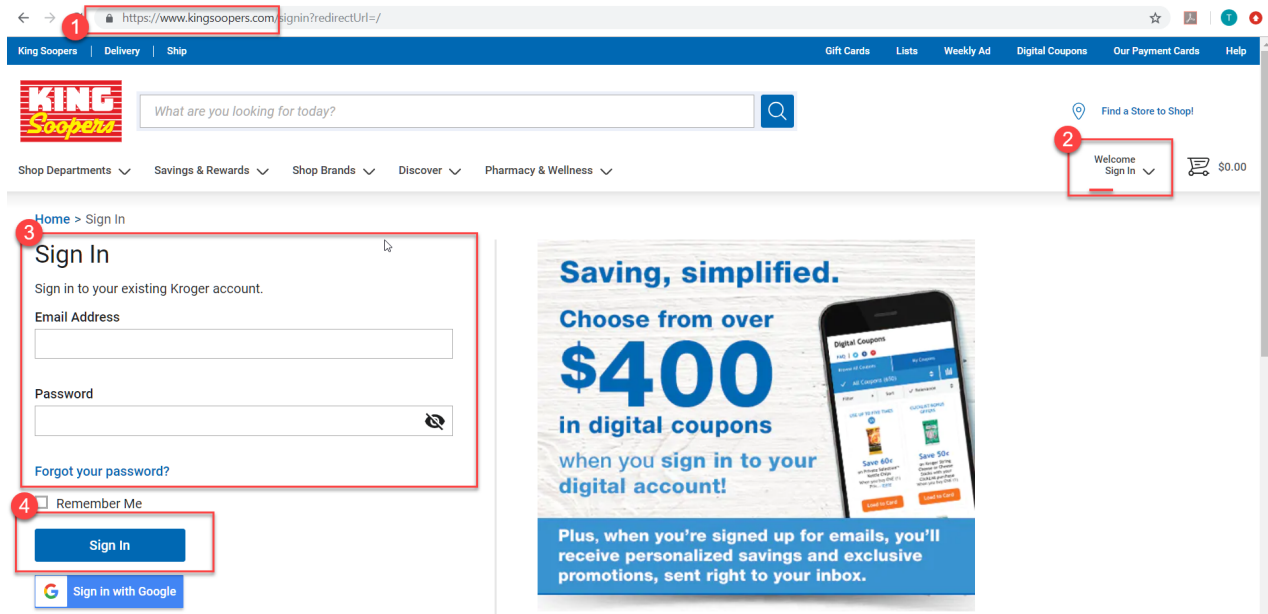

KING SOOPERS LINKING YOUR LOYALTY CARD TO STM

The Kings Soopers Loyalty Card is the card you swipe to get your coupon discounts or to use fuel points.

Once you link your card to STM, all you need to do is shop at King Soopers and swipe your Loyalty Card. You never have to reload a card again. It will be linked until you personally change it.

How to link your Loyalty Card to STM:

1. Go to www.kingsoopers.com
2. Click **Welcome Sign In**
3. **Sign In** with your **Email Address** and **Password** (if you have never logged in you will need to create an account and then return to these steps)
4. Click **Sign In**

5. On the right side hover over **Hi <name> My Account** and click on **My Account**

What are you looking for today?

Shop Departments Savings & Rewards Shop Brands Discover Pharmacy & Wellness

My Account