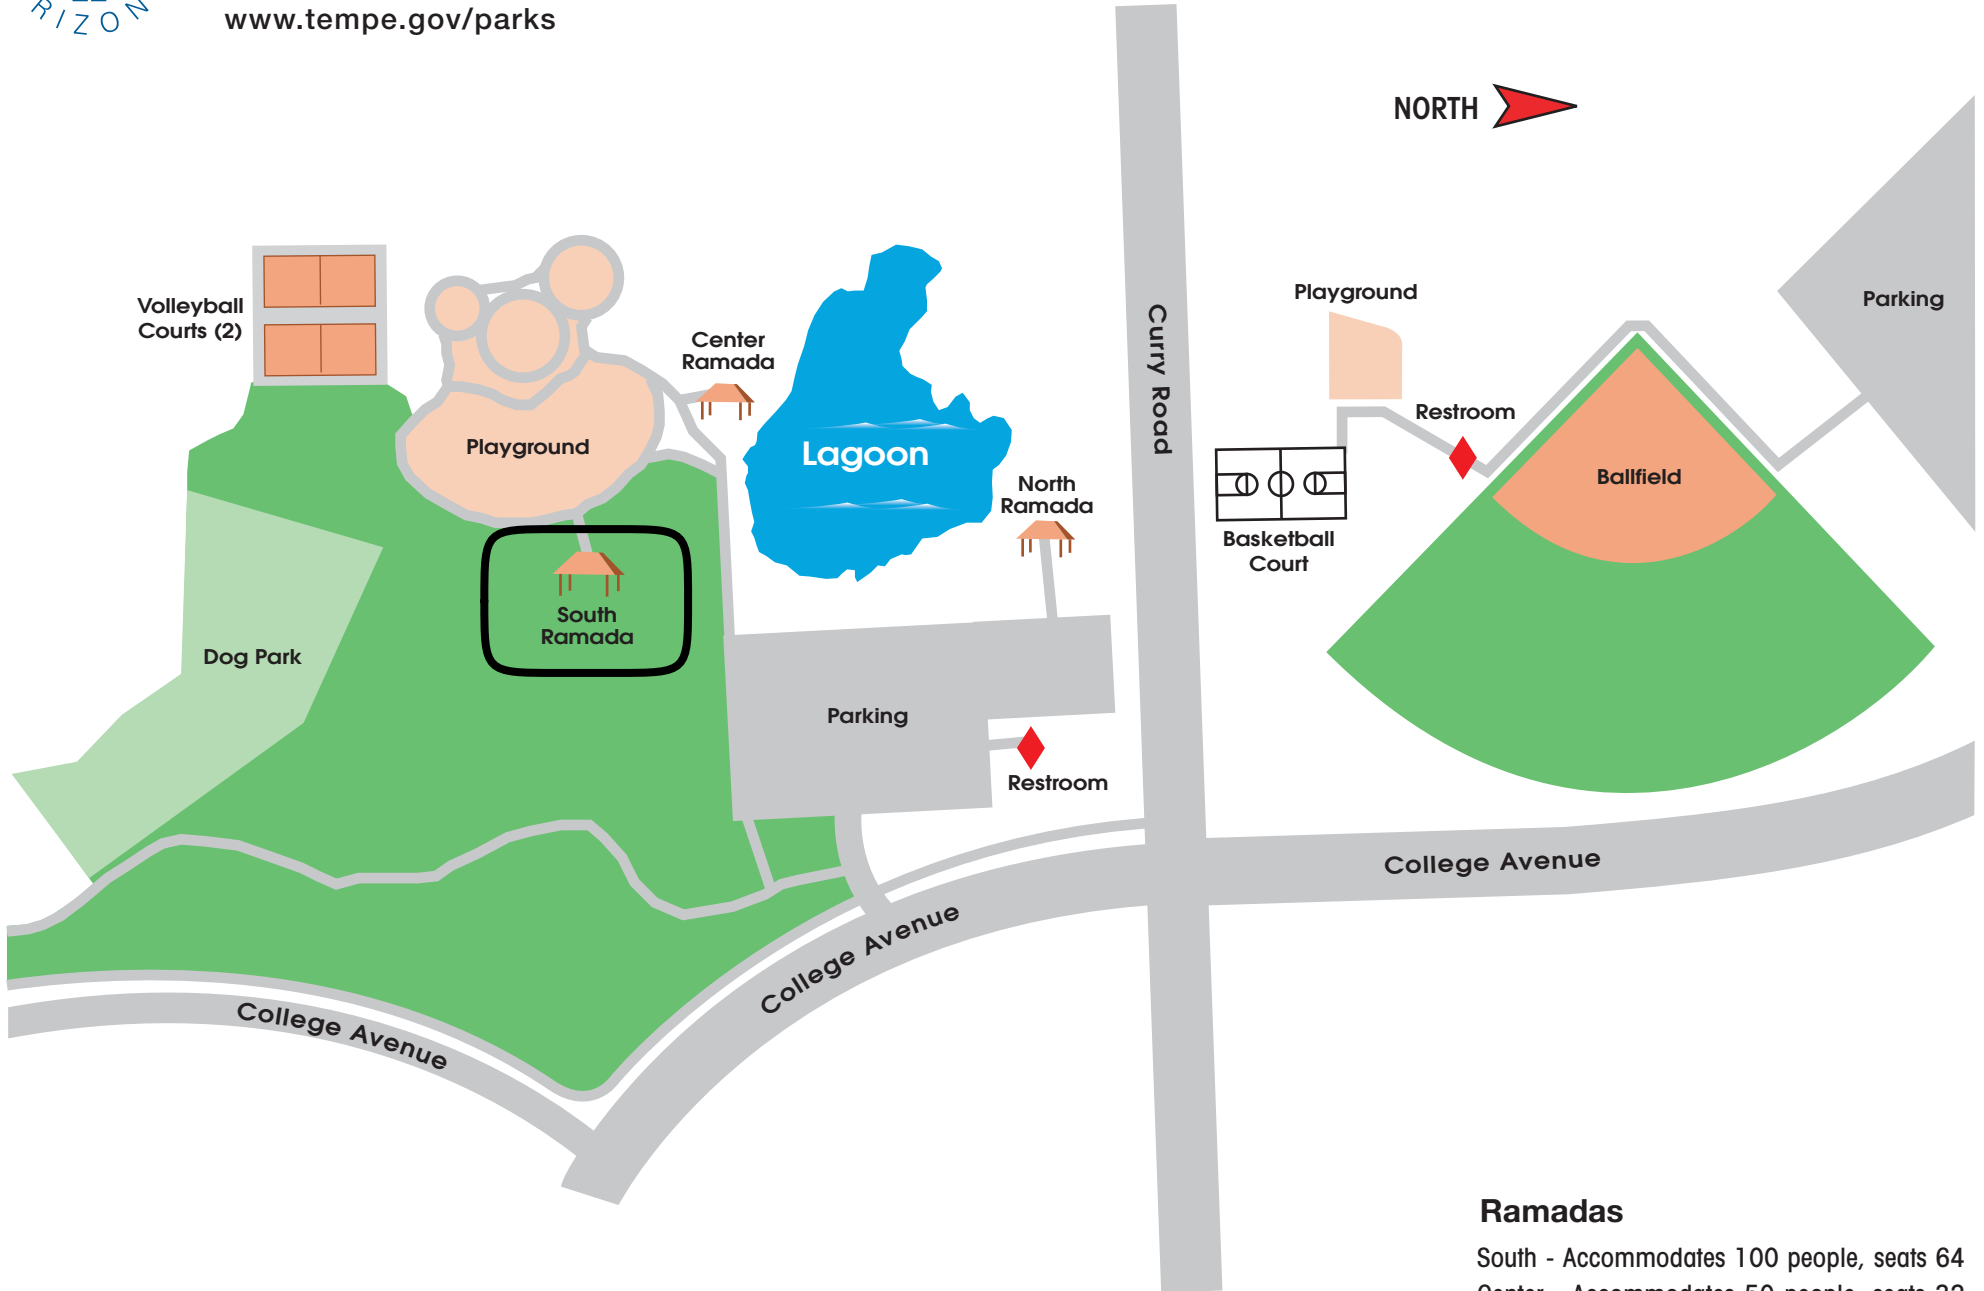

PAPAGO PARK

Curry Road & College Avenue
480-350-5200
www.tempe.gov/parks

Ramadas

- South - Accommodates 100 people, seats 64
- Center - Accommodates 50 people, seats 32
- North - Accommodates 50 people, seats 32