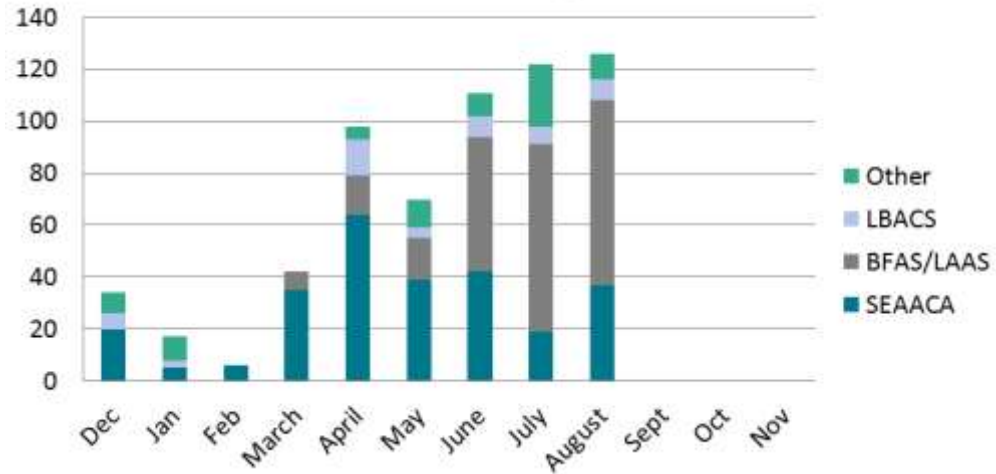

# The Kitten Foster Project

Intakes – Historical (FY2014-FY2015)

698 Lives Saved

>1000 Lives Saved

Bottle Neck in FY2014 so very few kittens were pulled in June

FY2015 Intakes by Source