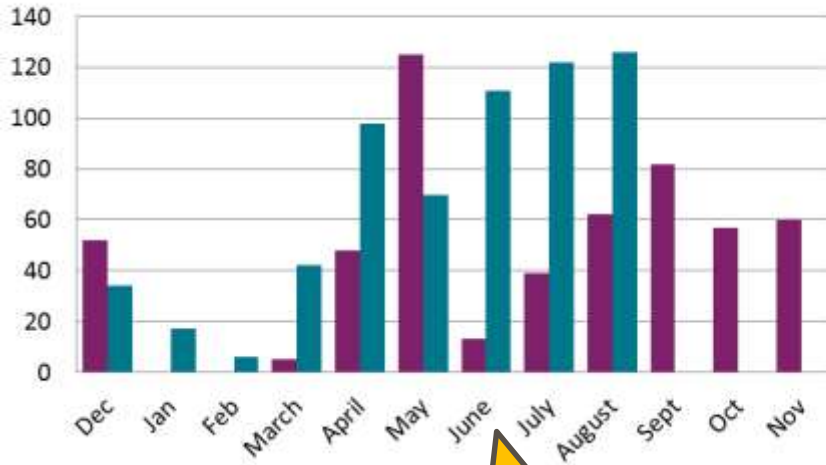

The Kitten Foster Project

Intakes – Historical (FY2014-FY2015)