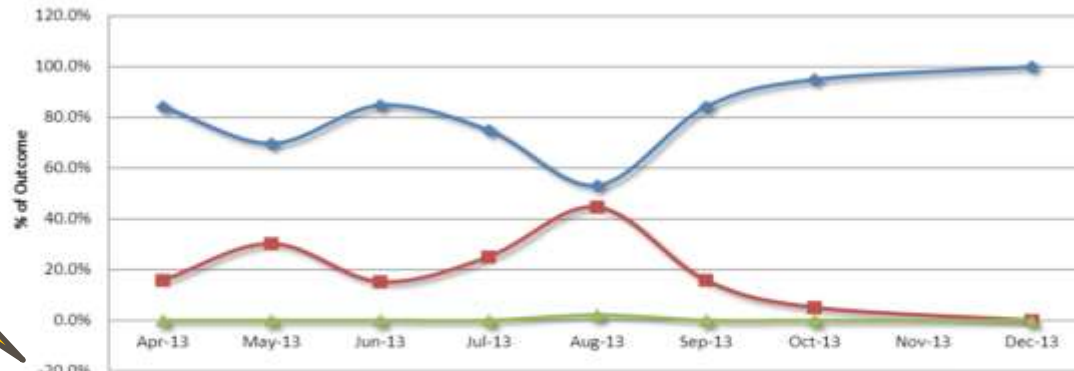

Kitten Rates

	Apr-13	May-13	Jun-13	Jul-13	Aug-13	Sep-13	Oct-13	Nov-13	Dec-13
Live Release Rate	84.2%	69.7%	84.8%	75.0%	53.2%	84.2%	94.9%	100.0%	100.0%
Deceased Rate	15.8%	30.3%	15.2%	25.0%	44.7%	15.8%	5.1%	0.0%	0.0%
Missing Outcome Information Rate	0.0%	0.0%	0.0%	0.0%	2.1%	0.0%	0.0%	0.0%	0.0%