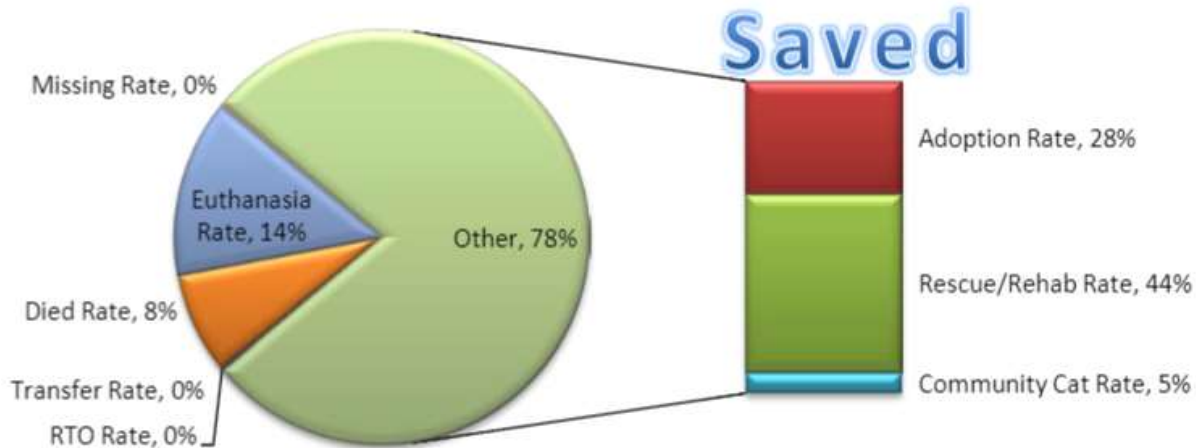

Salt Lake County Animal Services

508
Lives
Saved