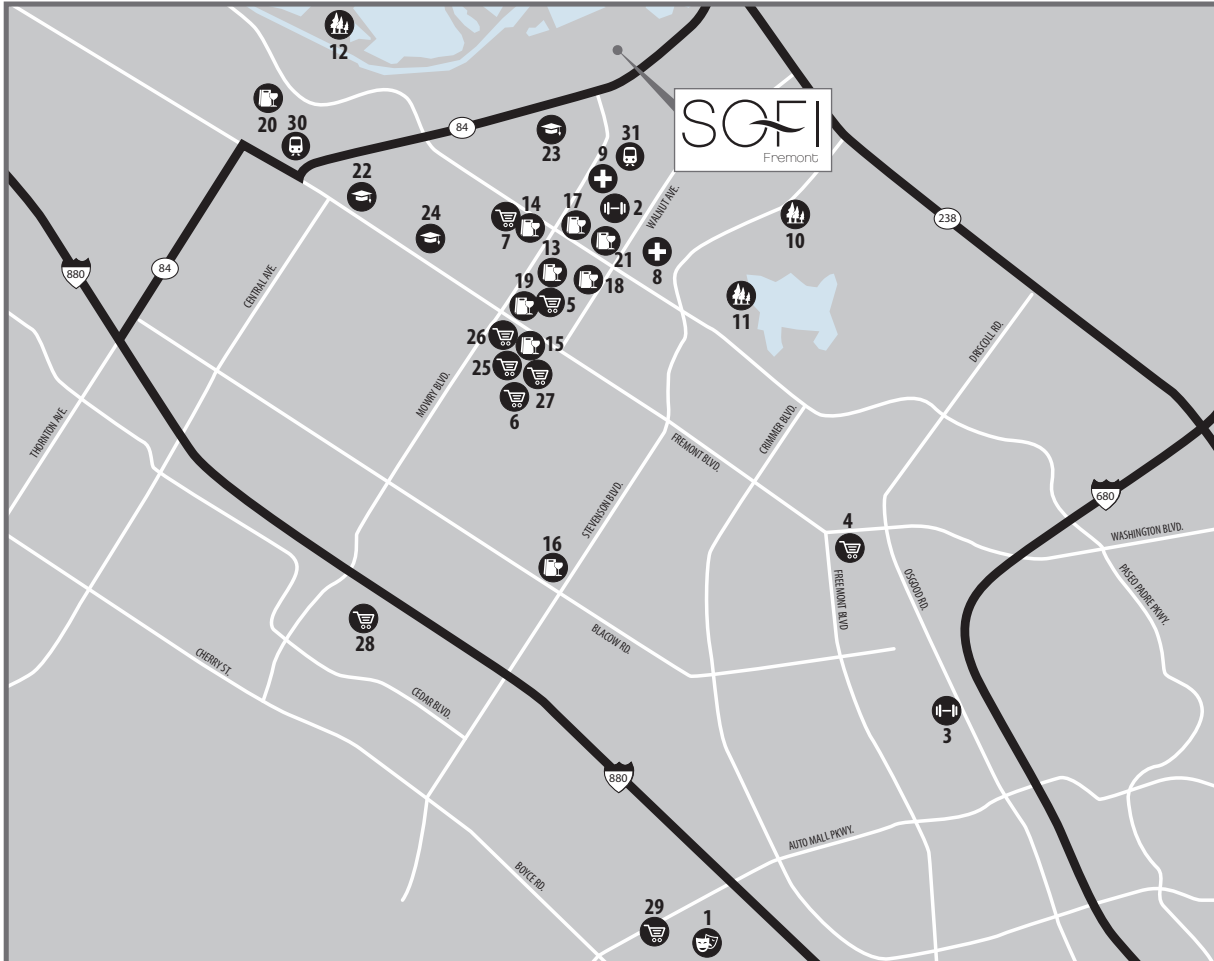

YOUR NEIGHBORHOOD

Entertainment

- 1. Century Theaters

Fitness

- 2. 24 Hour Fitness
- 3. Mind Body Zone

Groceries

- 4. Safeway
- 5. Sprouts
- 6. Trader Joe's
- 7. Whole Foods

Medical

- 8. Kaiser Permanente
- 9. Washington Hospital

Parks

- 10. Always Dream Play Park
- 11. Fremont Central Park & Lake Elizabeth
- 12. Quarry Lakes Regional Recreation Area

Restaurants & Coffee

- 13. Aniki's Sushi
- 14. Boudin's
- 15. Chili's
- 16. Cut the Crab
- 17. Peet's Coffee
- 18. Shalimar Restaurant
- 19. Starbucks
- 20. Suju's Coffee
- 21. Sweet Tomatoes

Schools

- 22. Centerville Junior High
- 23. Parkmont Elementary School
- 24. Washington High School

Shopping

- 25. Bed Bath & Beyond
- 26. CVS
- 27. Fremont Hub
- 28. NewPark Mall
- 29. Pacific Commons Shopping Center

Transportation

- 30. Fremont Amtrak Station
- 31. Fremont Bart Station