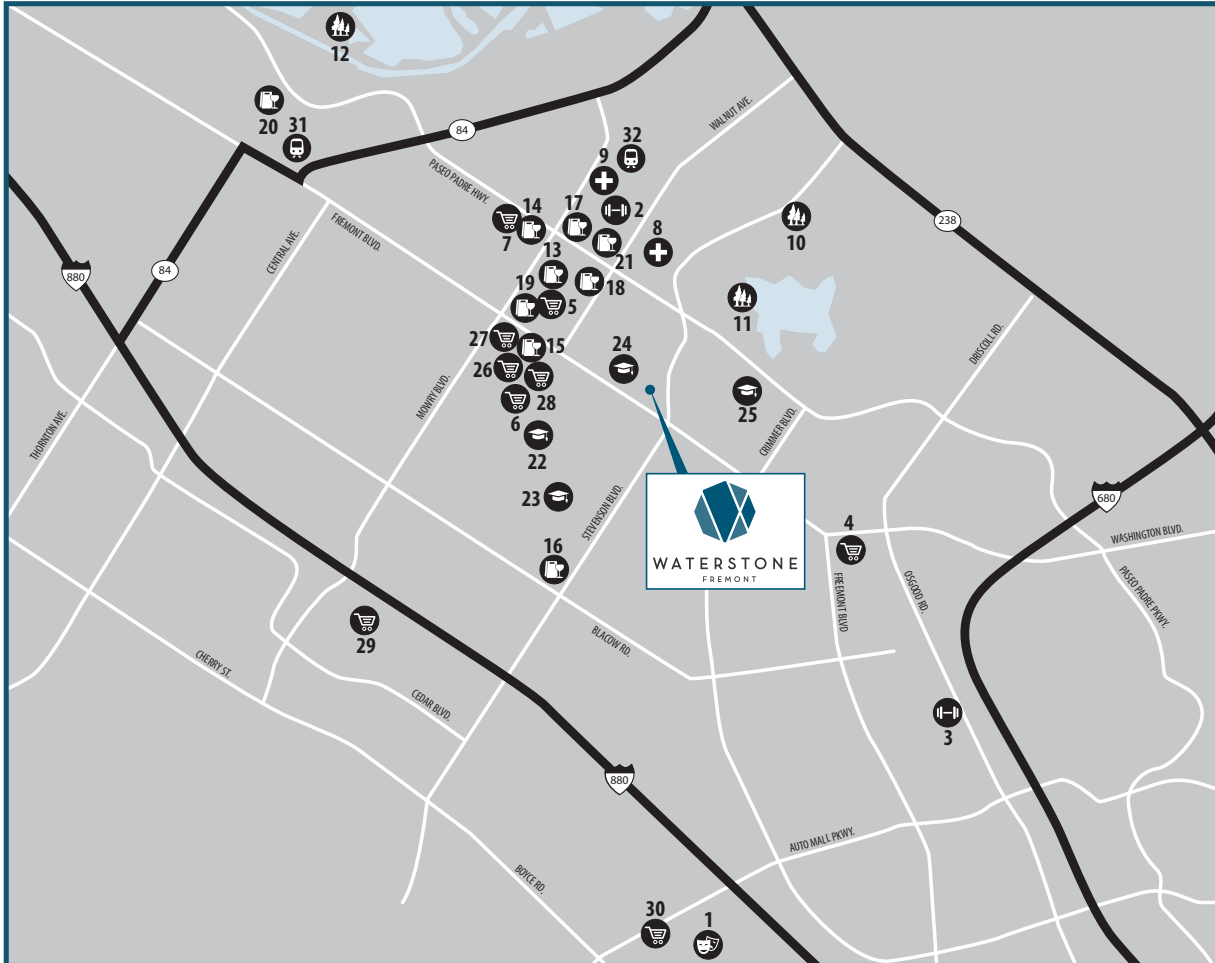

# YOUR NEIGHBORHOOD

## Medical

- 8. Kaiser Permanente
- 9. Washington Hospital

## Parks

- 10. Always Dream Play Park
- 11. Fremont Central Park & Lake Elizabeth
- 12. Quarry Lakes Regional Recreation Area

## Shopping

- 26. Bed Bath & Beyond
- 27. CVS
- 28. Fremont Hub
- 29. NewPark Mall
- 30. Pacific Commons Shopping Center