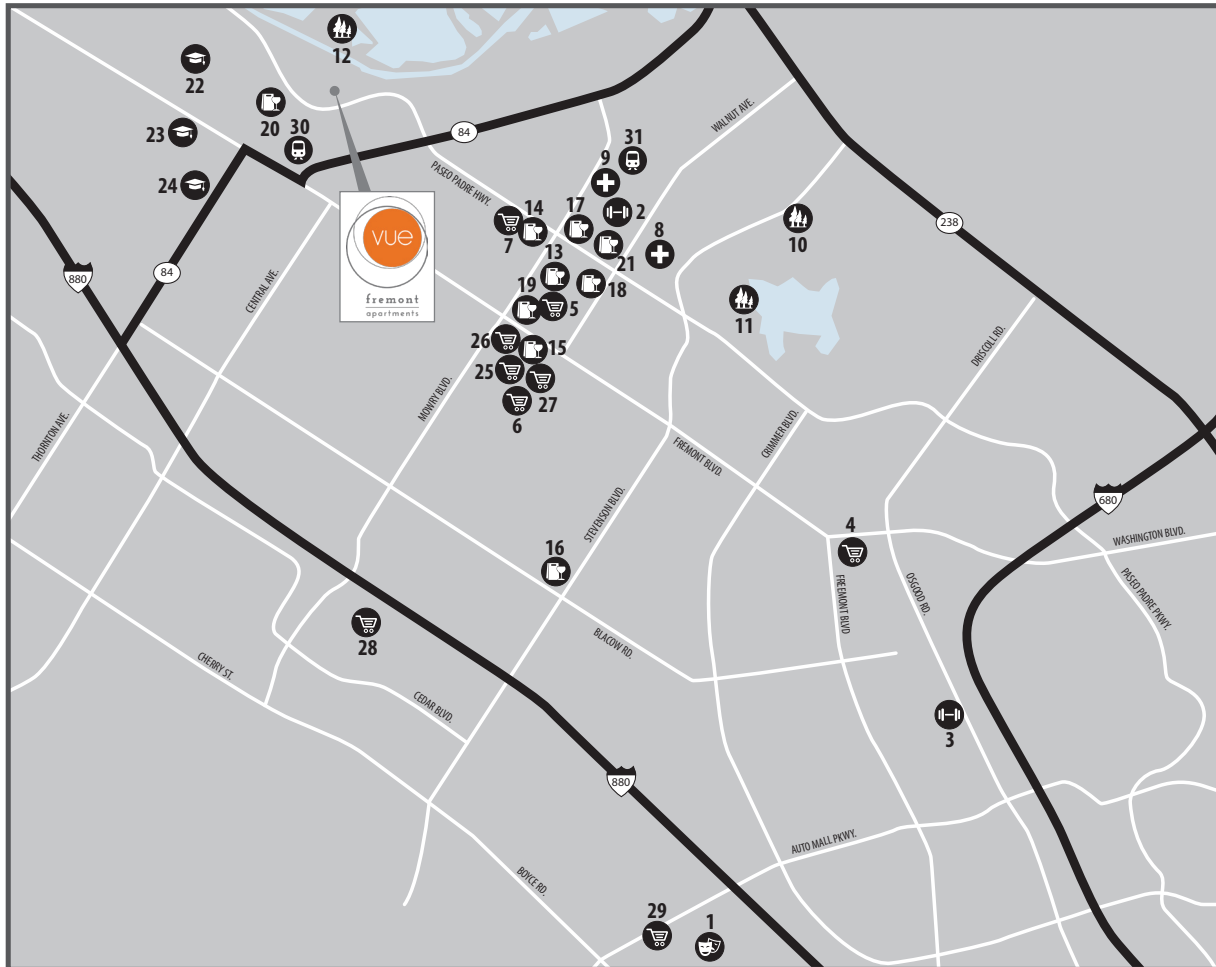

fremont
apartments

YOUR NEIGHBORHOOD

Entertainment

- 1. Century Theaters

Fitness

- 2. 24 Hour Fitness
- 3. Mind Body Zone

Groceries

- 4. Safeway
- 5. Sprouts
- 6. Trader Joe's
- 7. Whole Foods

Medical

- 8. Kaiser Permanente
- 9. Washington Hospital

Parks

- 10. Always Dream Play Park
- 11. Fremont Central Park & Lake Elizabeth
- 12. Quarry Lakes Regional Recreation Area

Restaurants & Coffee

- 13. Aniki's Sushi
- 14. Boudin's
- 15. Chili's
- 16. Cut the Crab
- 17. Peet's Coffee
- 18. Shalimar Restaurant
- 19. Starbucks
- 20. Suju's Coffee
- 21. Sweet Tomatoes

Schools

- 22. American High School
- 23. Oliveira Elementary School
- 24. Thornton Junior High School

Shopping

- 25. Bed Bath & Beyond
- 26. CVS
- 27. Fremont Hub
- 28. NewPark Mall
- 29. Pacific Commons Shopping Center

Transportation

- 30. Fremont Amtrak Station
- 31. Fremont Bart Station

37200 Paseo Padre Pkwy, Fremont, CA 94536 | 510.240.9402
www.vueFremont.com | vue.Fremont@fpimgt.com