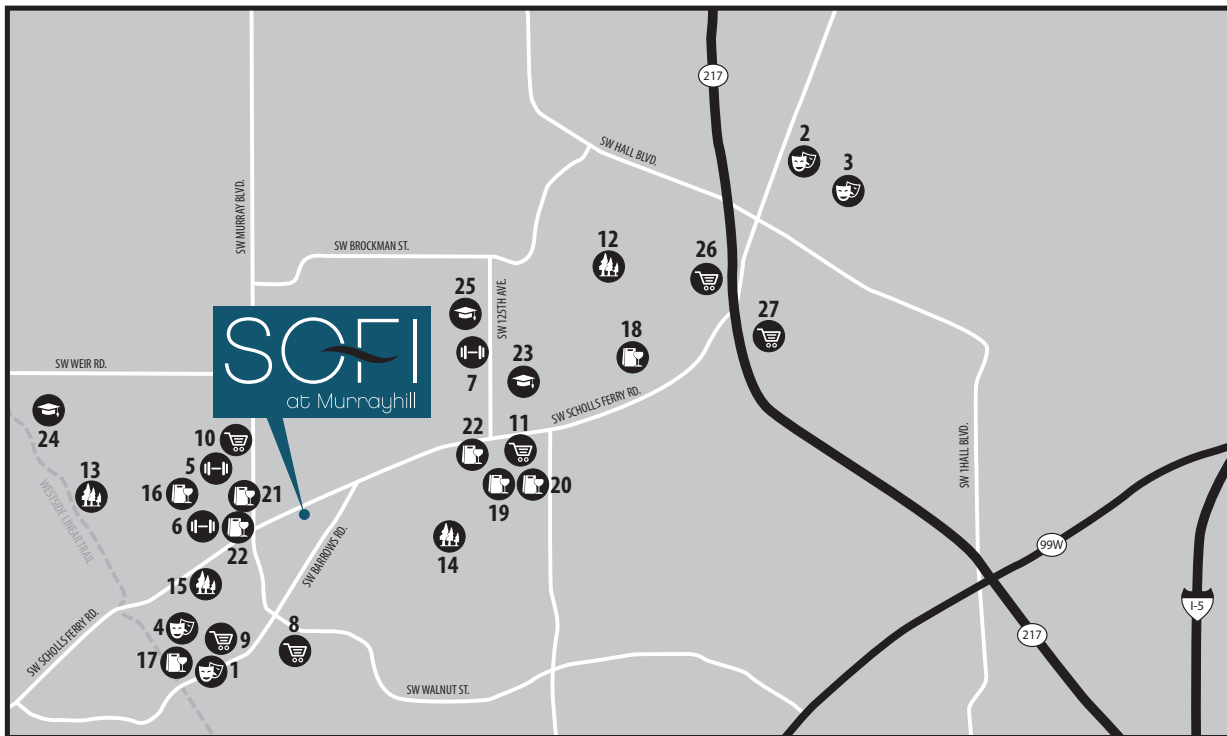

YOUR NEIGHBORHOOD

Entertainment

1. Big Al's
2. Eddie May Murder Mystery Dinner Theatre
3. Red Tail Golf Course
4. Vinetopia/Cinetopia

Fitness

5. 24 Hour Fitness
6. Conestoga Recreation and Aquatic Center
7. Planet Fitness

Groceries

8. Haggen's
9. New Seasons
10. Safeway
11. Whole Foods

Parks

12. Greenway Park
13. Murrayhill Park
14. Summerlake Park
15. Westside Linear Trail

Restaurants & Coffee

16. Cafe Murrayhill
17. La Provence

18. Lionheart Coffee Co.
19. McMenamins
20. Mod Pizza
21. Ruby Tuesday
22. Starbucks (2 locations)

School

23. Conestoga Middle School
24. Nancy Ryles Elementary
25. Southridge High School

Shopping

26. Nordstrom Rack
27. Washington Square Mall