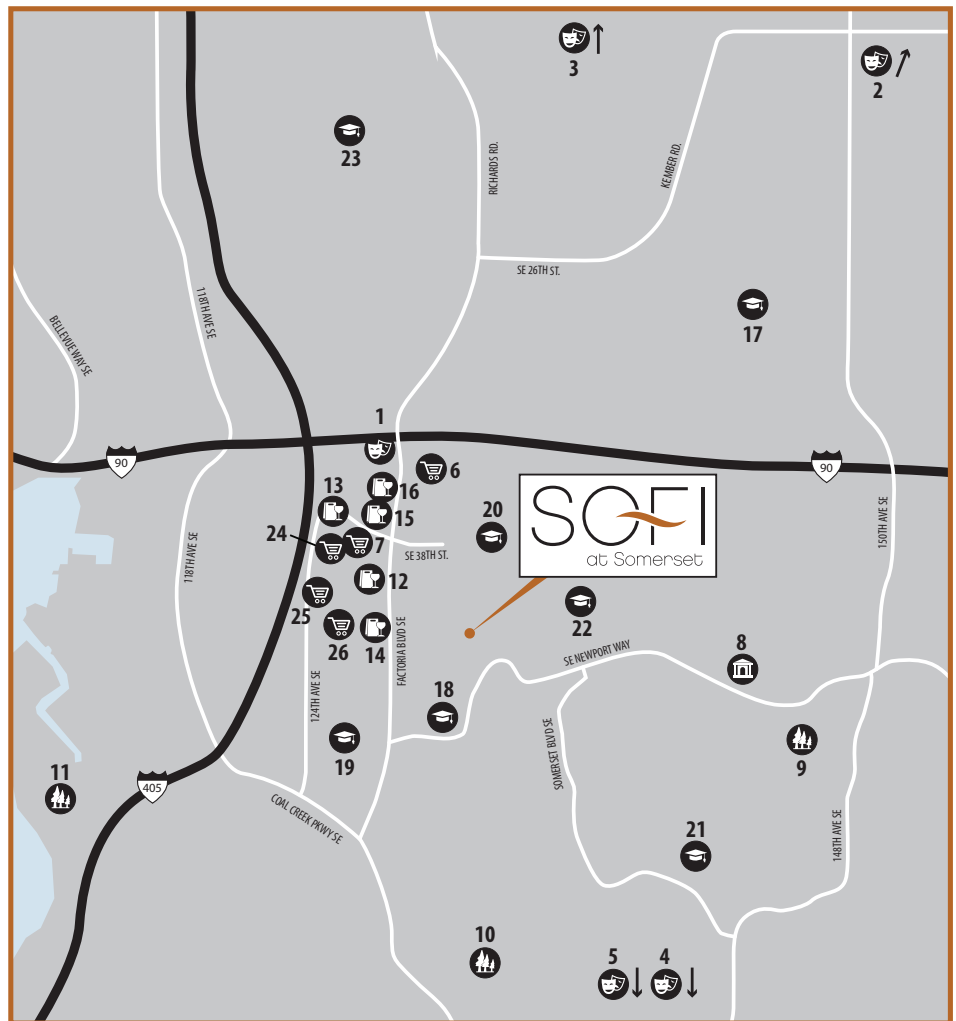

### Parks

9. Eastgate Park
10. Forest Hill Neighborhood Park
11. Newcastle Beach Park

### Restaurants

12. Goldberg Famous Deli
13. Novilhos Brazillan Steak House
14. Ricardos Mexican Restaurant
15. Shanghai Café
16. Thai Ginger

### Schools

17. Bellevue Community College
18. Newport Children's School
19. Newport High School
20. Puesta Del Sol Elementary School
21. Somerset Elementary
22. Tyee Middle School
23. Woodridge Elementary

### Shopping

24. Norstroms Rack
25. Target
26. Walmart

13180 SE Newport Way, Bellevue, WA 98006 | 425.562.9267  
[www.sofiatsomerset.com](http://www.sofiatsomerset.com) | [SoFiSomerset@pinnacleliving.com](mailto:SoFiSomerset@pinnacleliving.com)