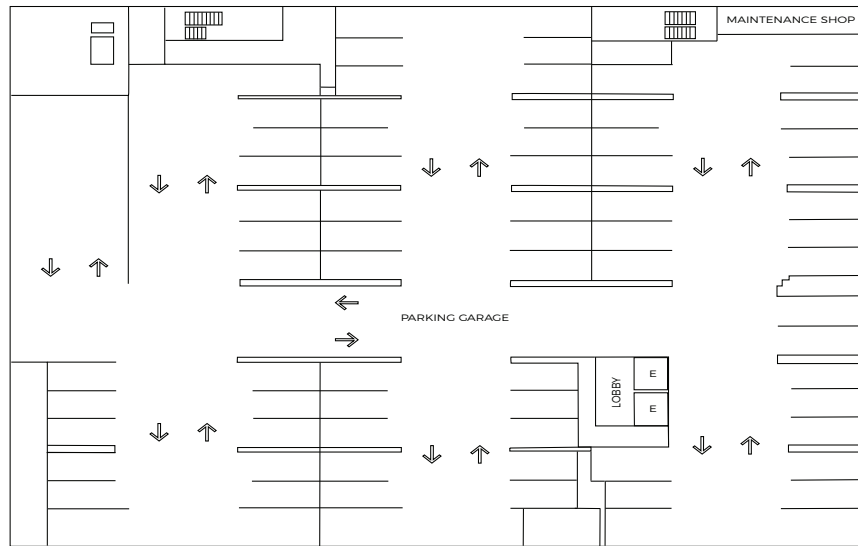

## LEVEL 0

## LEVEL 1

# LEVELS 2-6

E=ELEVATOR  
 T=TRASH  
 U=UTILITY CLOSET