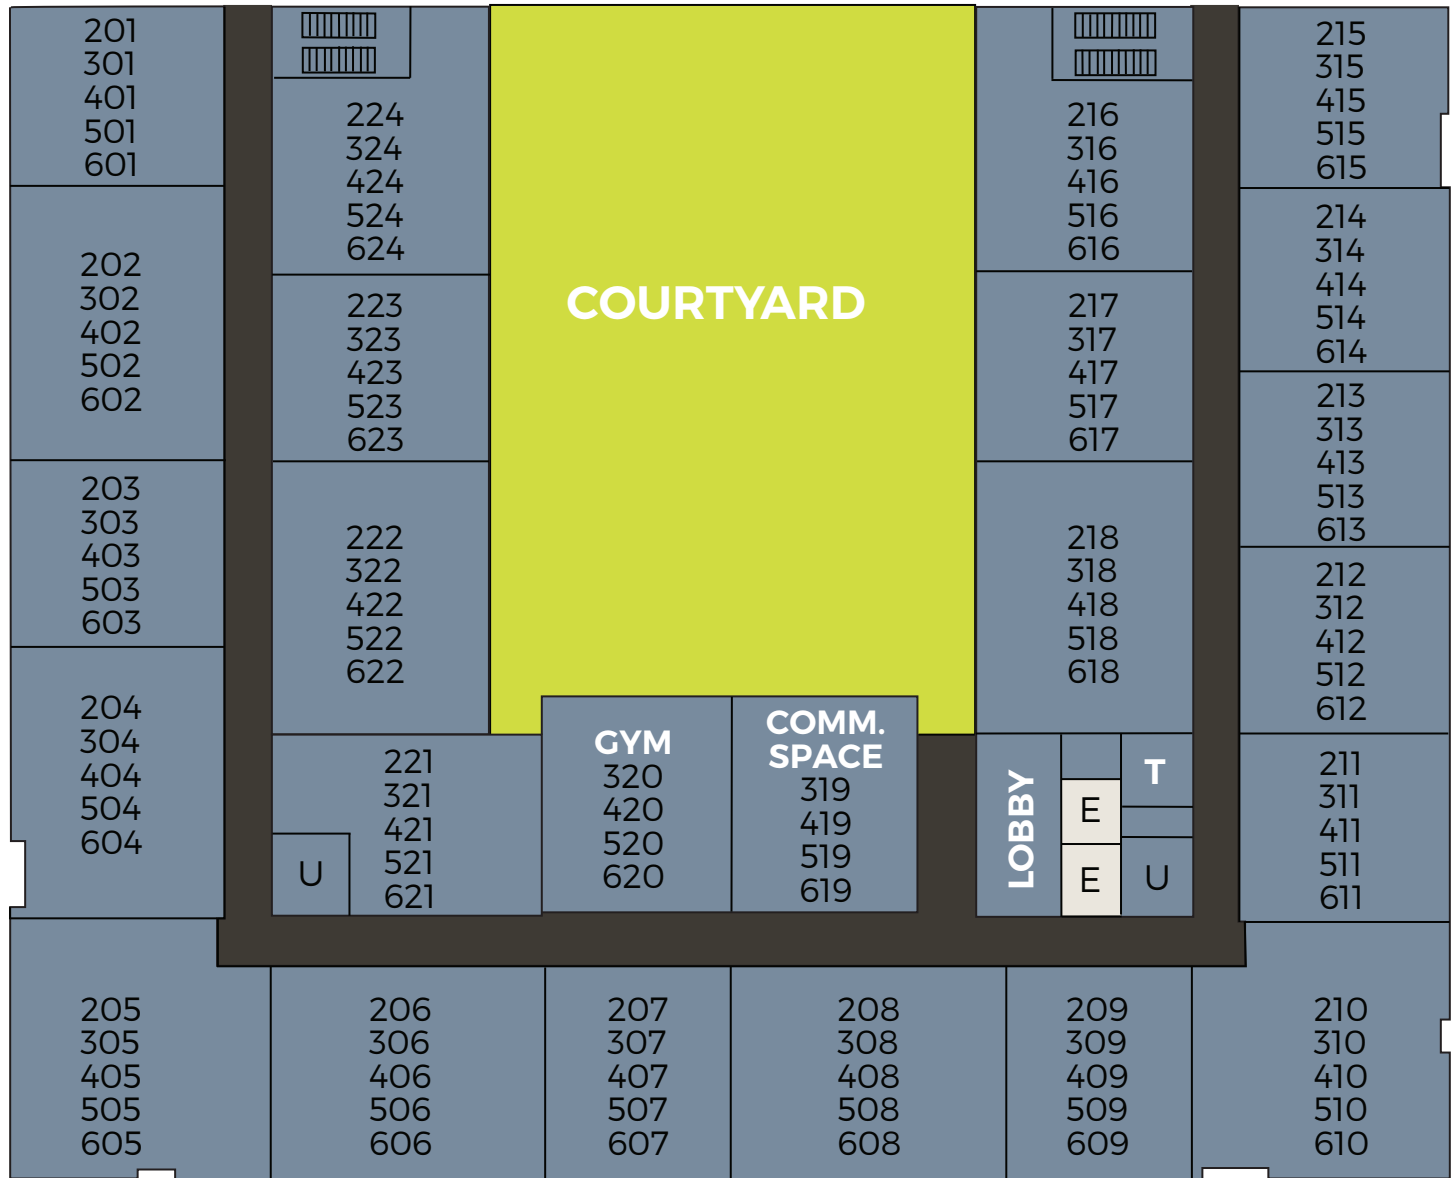

## LEVEL 0

## LEVEL 1

# LEVELS 2-6

E=ELEVATOR  
 T=TRASH  
 U=UTILITY CLOSET