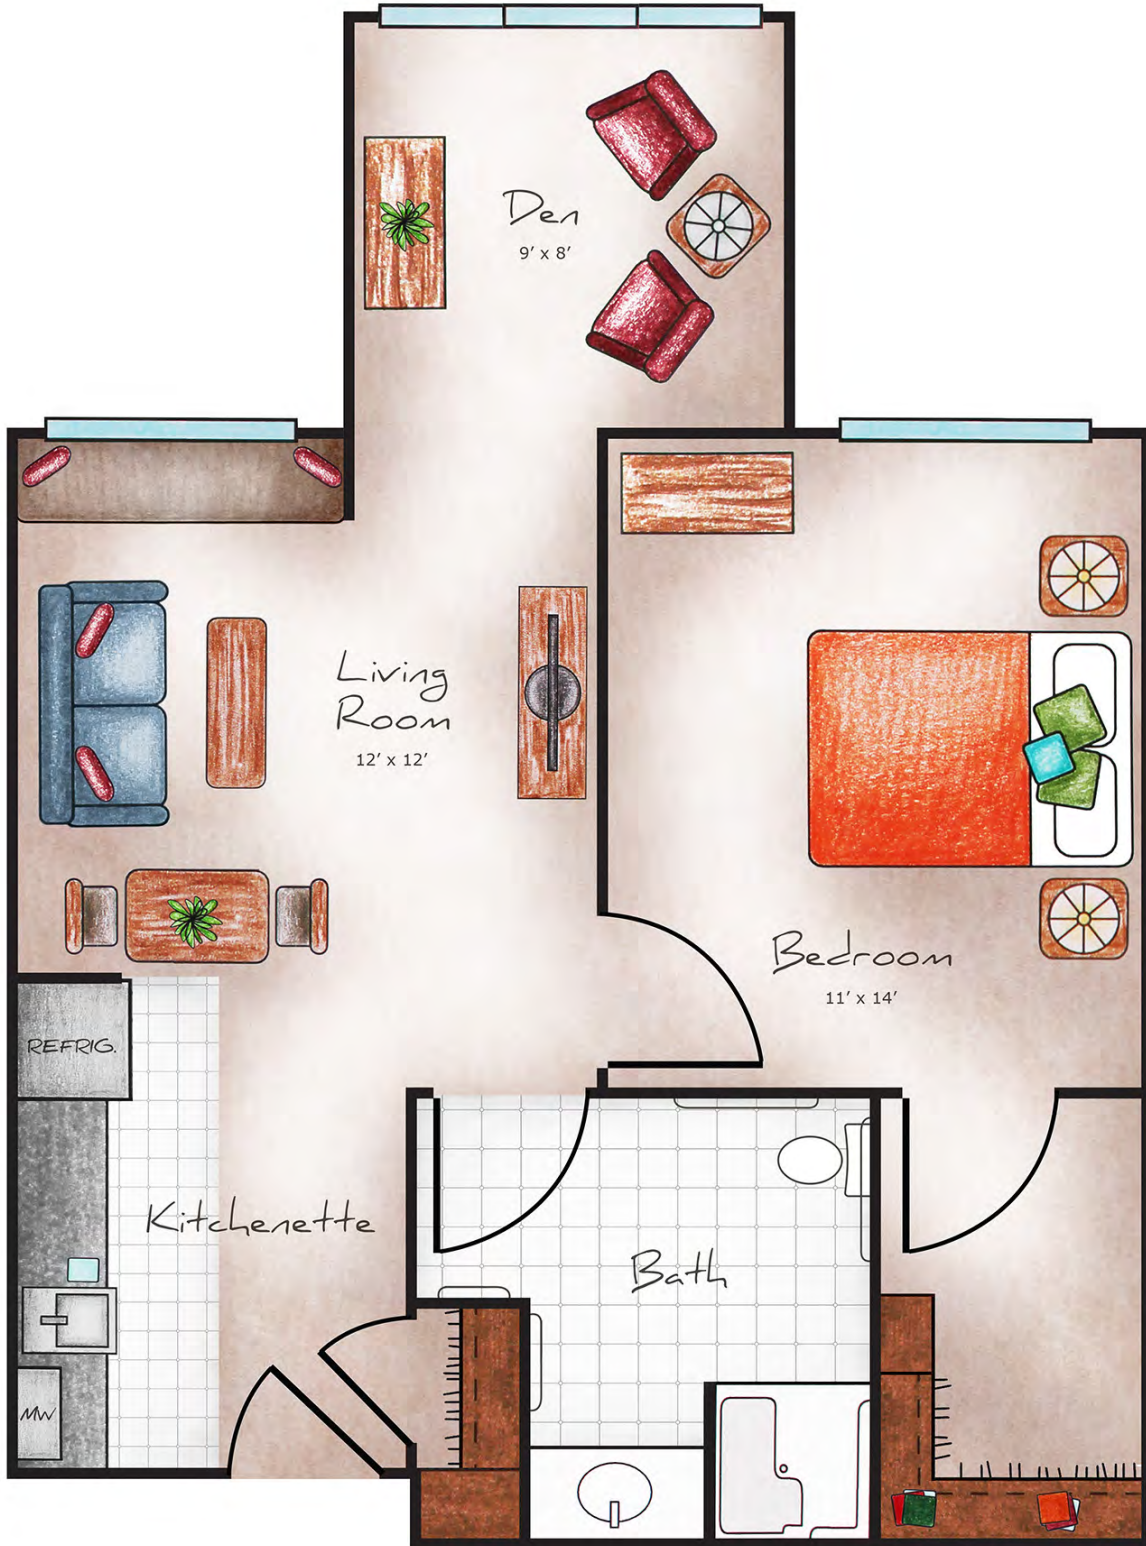

# Assisted Living

1 Bedroom w/ Den  
Orchard Pointe Arrowhead | 605 SF NET