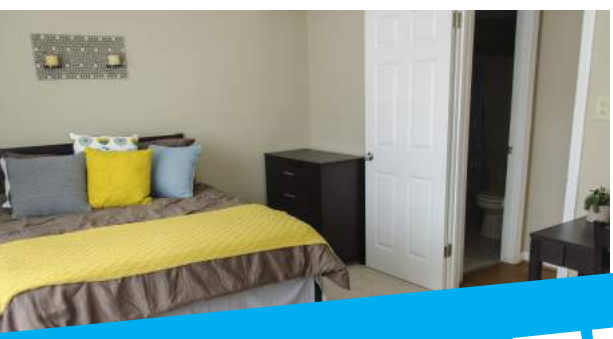

Same Great Furniture Shown In Our Model!

FURNITURE PACKAGES AVAILABLE FOR RENT!

ONE BEDROOM PACKAGE

- Sofa & Armchair
- Coffee Table
- End Table
- Media Center
- Dining Table & Chairs
- Full Size Bed Frame
- Full Size Mattress
- Chest of Drawers
- Nightstand
- Desk & Chair

ONLY \$80/MO.

TWO BEDROOM PACKAGE

- Includes the same items as the one bedroom & an additional bedroom set (Full Size Bed Frame & Mattress, Chest of Drawers, Nightstand, Desk & Chair).

ONLY \$120/MO.

JUST \$60 PER PERSON