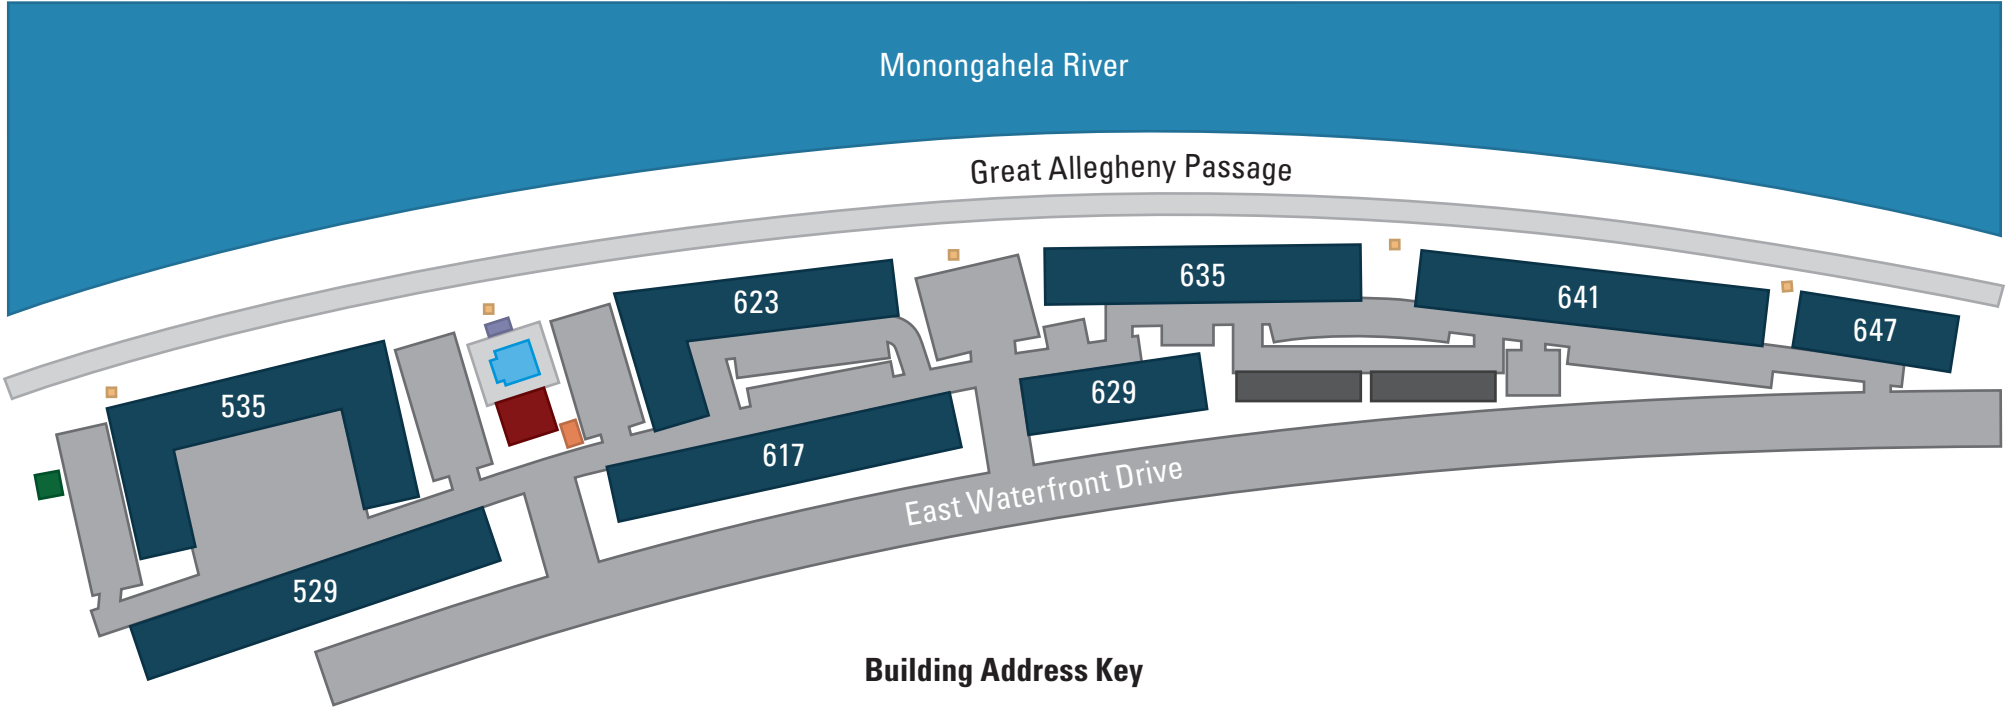

### Building Address Key

529: 3101-3215    535: 7101-7319    617: 2101-2214    623: 6101-6314  
 629: 3101-3215    635: 5101-5313    641: 4101-4314    647: 8101-8306

### Key

- Pool House
- Clubhouse
- Pet Waste Station
- Garage
- Mailbox Station
- Trash
- Pool

Site map is for illustrative purposes only and not to scale.