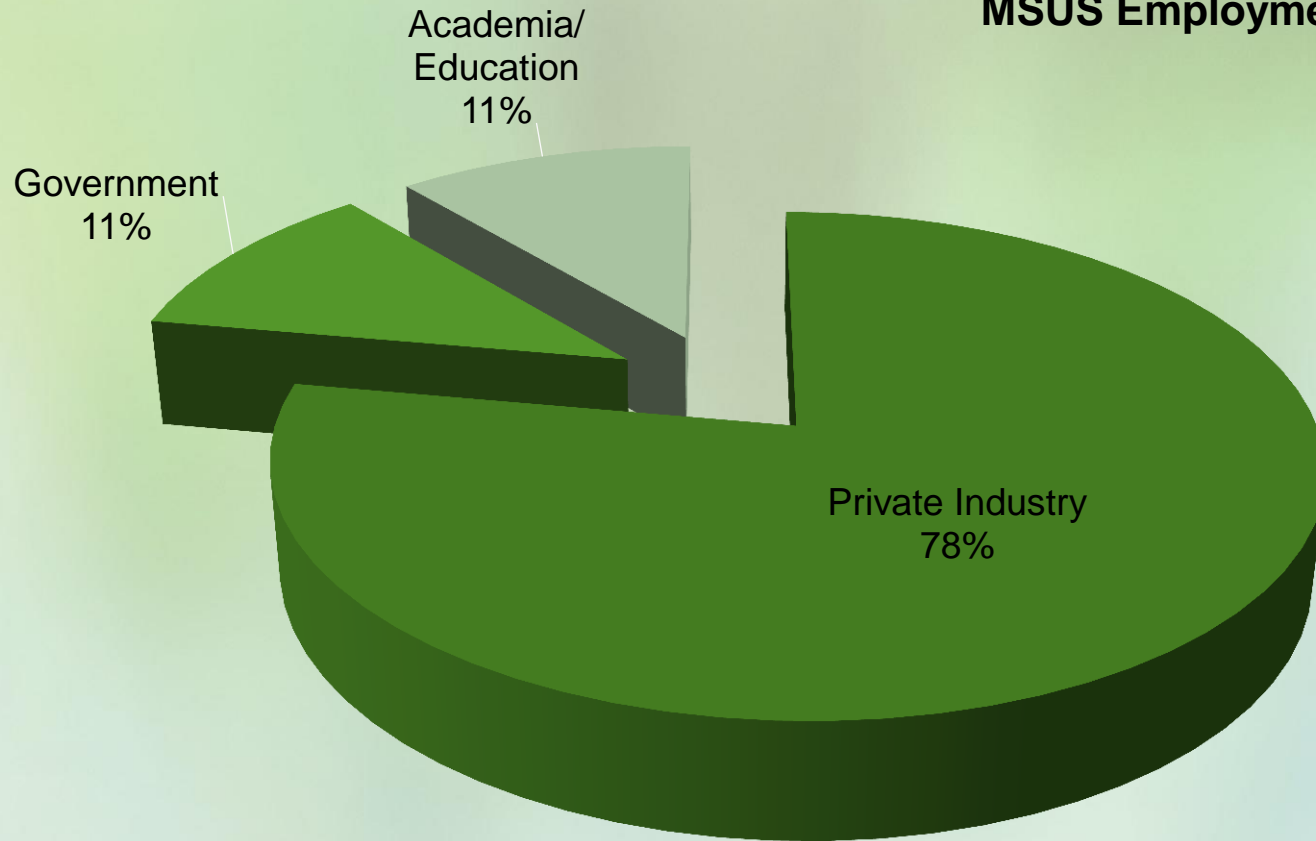

Graduate Employment

MSUS Employment by Sector

■ Private Industry   ■ Government   ■ Academia/Education