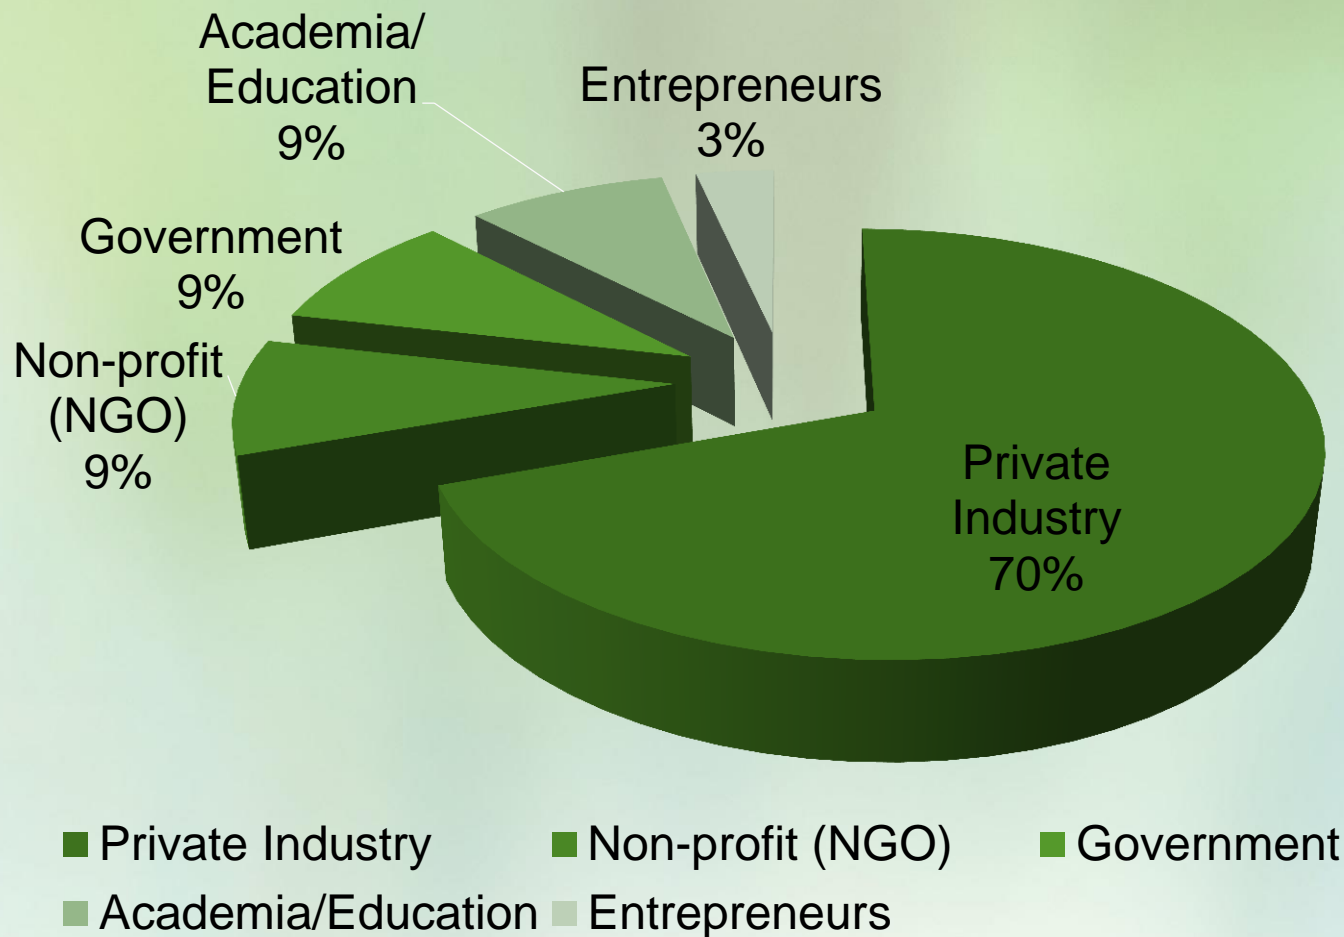

# Undergraduates by the numbers...

**Total BA/BS alumni: 614**

---

**Students we've been able to track: 491**  
**Knowledge Rate: 80%**

Employed: 466 (95% of students we've been able to track)

Private Industry:	324 (70%)
Government:	43 (9%)
Non-profit:	42 (9%)
Academia/Education:	41 (9%)
Entrepreneurs:	16 (3%)

Graduate School: 20 (4% of students we've been able to track)

Unemployed: 5 (1% of students we've been able to track)

---

**Unknown: 123 (20% of total BA/BS alumni)**

# Undergraduate Employment

BA/BS Employment by Sector

# Undergraduate Employment

**48%** of employed undergraduates have jobs **directly** related to **sustainability** – with either **sustainability** in the title or working for a **sustainability** focused organization.