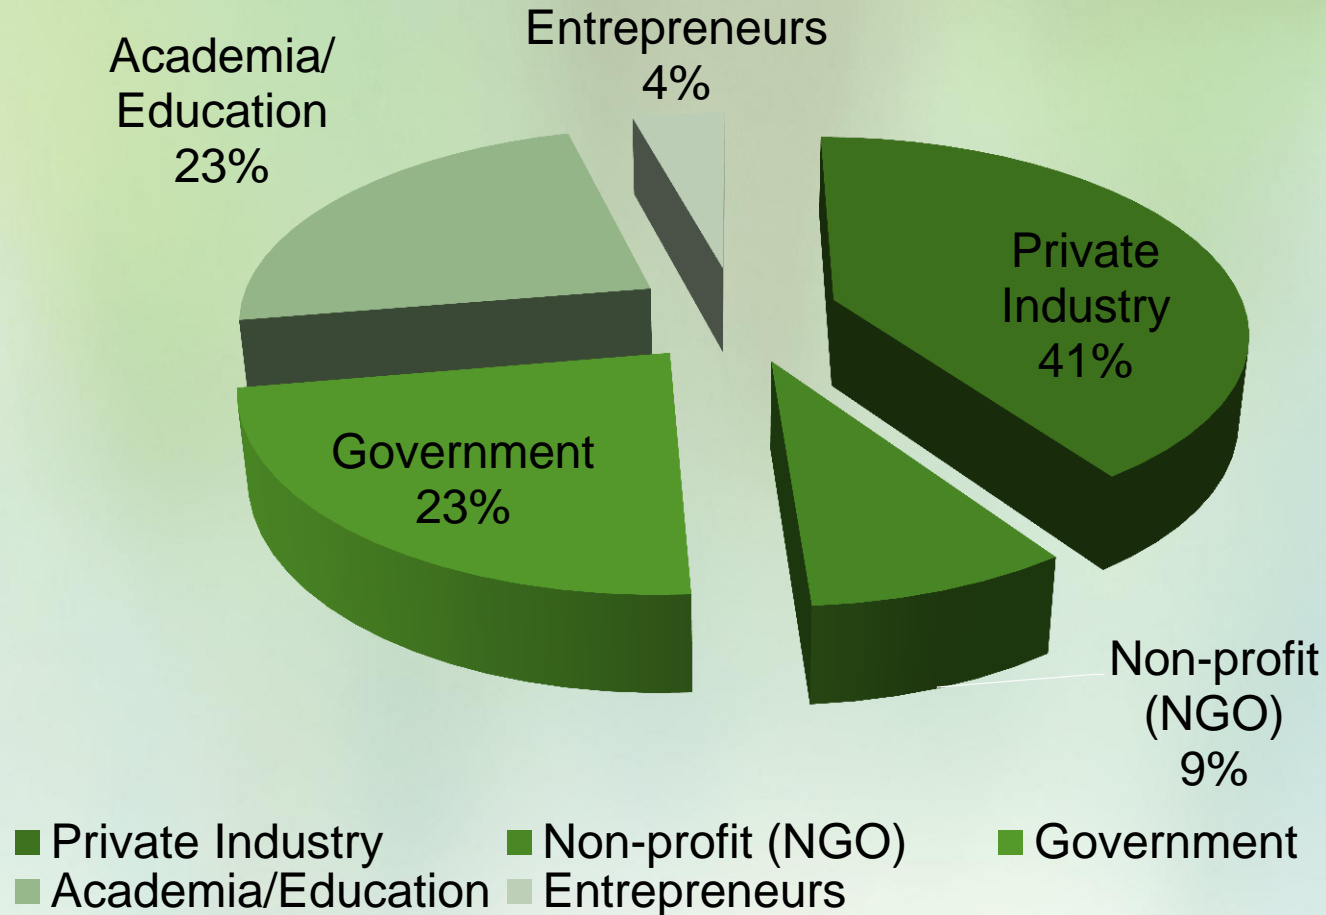

Graduate Employment

MA/MS Employment by Sector