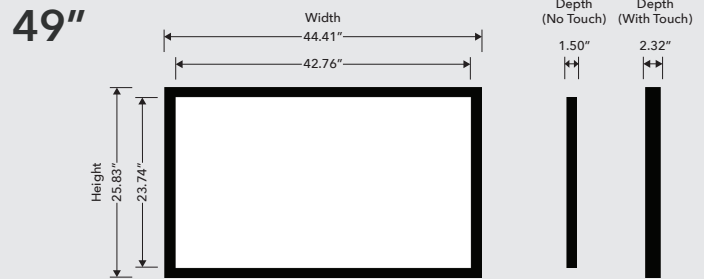

Solution Sizes Available

Advanced Interactive Collaboration Solution

The TSi touch overlay is an Infrared (IR) based solution, which allows for a high accuracy interactive experience. The usage of IR technology allows for virtually any input to be detected (pen/stylus, user's fingers, palms, gloved fingers). The TSi touch overlay is a full steel chassis integrated with anti-reflective tempered cover glass, which increases durability and optical clarity, while protecting the display.

Multi-Touch Screen
True multi-touch support with up to ten simultaneous touch points for all major operating systems

Ultra-Fast Response Time
Allows for split second reactions between touch point and screen. Rapid and smooth touch response

Superior Design
Full steel chassis combined with anti-reflective tempered glass provides additional protection to the LCD panel

Branding Free
Branding/logo free, not to divert attention from your brand and messaging

24/7 Commercial Grade Display
Commercial grade display with around the clock functionality

Easy to Clean
Water and dust resistant

HID Compliant
Maximum compatibility with numerous operating systems, plug-and-play

Customizable
Custom colors silk screening, and logos available