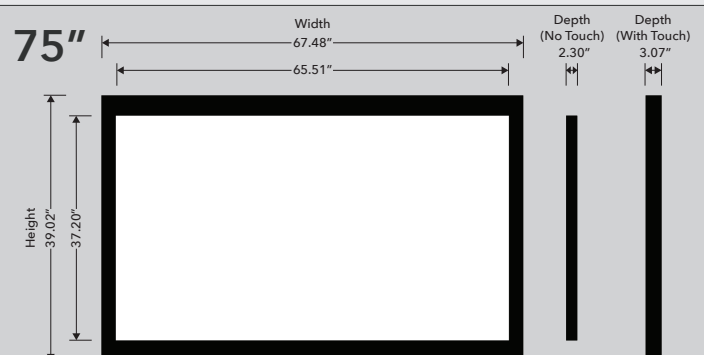

LG UHD Infrared Touch Screen Displays

Solution Sizes Available

Advanced Interactive Collaboration Solution

The TSi touch overlay is an Infrared (IR) based solution, which allows for a high accuracy interactive experience. The usage of IR technology allows for virtually any input to be detected (pen/stylus, user's fingers, palms, gloved fingers). The TSi touch overlay is a full steel chassis integrated with anti-reflective tempered cover glass, which increases durability and optical clarity, while protecting the display.

Customizable
 Custom colors silk screening, and logos available

Specification	49"	55"	65"	75"
Display Compatible	LG 49UH5B-B, LG 49UH5C-B	LG 55UH5B-B, LG 55UH5C-B	LG 65UH5B-B, LG 65UH5C-B	LG 75UH5B-B, LG 75UH5C-B
Part Number	TSI49NLNGR6CRZZ	TSI55NLNTR6CRZZ	TSI65NLPAR6CRZZ	TSI75NLMXR6CRZZ
Former Part Number	TSI-49UH5C-06IDOARB	TSI-55UH5C-06IDOARB	TSI-65UH5C-06IDOARB	TSI-75UH5C-06IDOARB
Protective Glass	1/8" Anti-Reflective Cover Glass		3/16" Anti-Reflective Cover Glass	
Viewing Angle	178x178 degrees			
Audio Out / External Speaker Out	Yes / (L, R) 6 ohm			
Touch Technology	IR			
Touch Points	10 Point			
Response Time	16ms			
Touch Accuracy	+/- 2mm (Over 99% Area)			
Interface	Type A USB			
Communication	USB 2.0			
Power Supply Mode	Single USB connection (5v, 1A)			
Duty Cycle	24/7			
Panel Technology	IPS			
Aspect Ratio	16:9			
Connectivity	(1) HDMI, HDCPD2.2 DP, DVI-D, RGB			
Native Resolution	3840x2160 (UHD)			
Brightness	500 nit			
Orientation	Portrait and Landscape			
Contrast Ratio	1000:1			
Width/Height/Depth Including Monitor	44.41" x 25.83" x 2.32"	49.80" x 29.21" x 2.32"	60.50" x 38.10" x 2.37"	67.31" x 38.76" x 3.12"
Weight Without Monitor	23.61 lbs	28.44 lbs	44.70 lbs	60.41 lbs
OS Support	Windows, Google Chrome, Android, Mac, Linux			