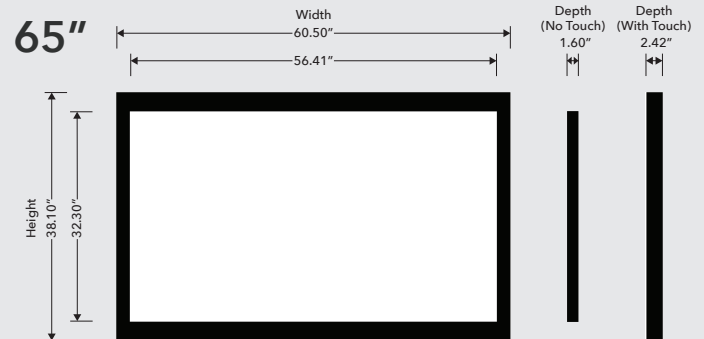

Solution Sizes Available

Advanced Interactive Collaboration Solution

The TSi touch overlay is an Infrared (IR) based solution, which allows for a high accuracy interactive experience. The usage of IR technology allows for virtually any input to be detected (pen/stylus, user's fingers, palms, gloved fingers). The TSi touch overlay is a full steel chassis integrated with anti-reflective tempered cover glass, which increases durability and optical clarity, while protecting the display.

Multi-Touch Screen
True multi-touch support with up to ten simultaneous touch points for all major operating systems

Ultra-Fast Response Time
Allows for split second reactions between touch point and screen. Rapid and smooth touch response

Superior Design
Full steel chassis combined with anti-reflective tempered glass provides additional protection to the LCD panel

Branding Free
Branding/logo free, not to divert attention from your brand and messaging

24/7 Commercial Grade Display
Commercial grade display with around the clock functionality

Easy to Clean
Water and dust resistant

HID Compliant
Maximum compatibility with numerous operating systems, plug-and-play

Customizable
Custom colors silk screening, and logos available