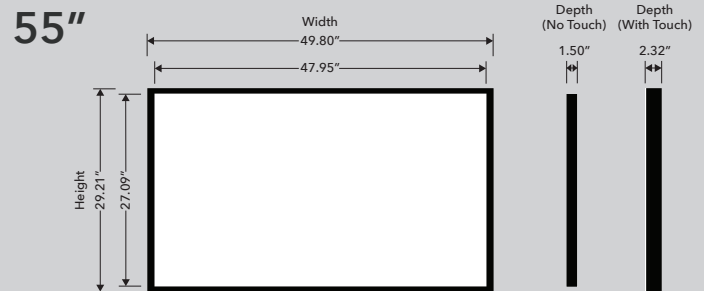

Solution Sizes Available

Advanced Interactive Collaboration Solution

The TSi touch overlay is an Infrared (IR) based solution, which allows for a high accuracy interactive experience. The usage of IR technology allows for virtually any input to be detected (pen/stylus, user's fingers, palms, gloved fingers). The TSi touch overlay is a full steel chassis integrated with anti-reflective tempered cover glass, which increases durability and optical clarity, while protecting the display.

Multi-Touch Screen
True multi-touch support with up to ten simultaneous touch points for all major operating systems

Ultra-Fast Response Time
Allows for split second reactions between touch point and screen. Rapid and smooth touch response

Superior Design
Full steel chassis combined with anti-reflective tempered glass provides additional protection to the LCD panel

Branding Free
Branding/logo free, not to divert attention from your brand and messaging

24/7 Commercial Grade Display
Commercial grade display with around the clock functionality

Easy to Clean
Water and dust resistant

HID Compliant
Maximum compatibility with numerous operating systems, plug-and-play

Customizable
Custom colors silk screening, and logos available