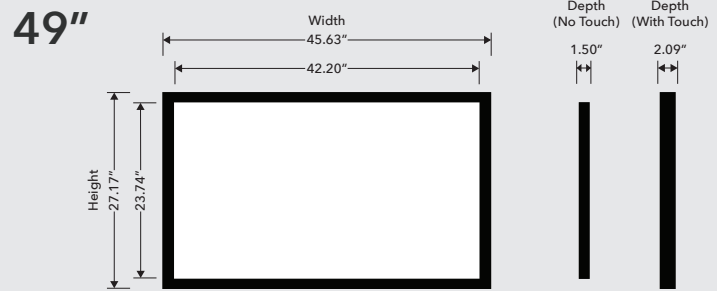

Specification	49"	55"	65"
Display Compatible	49UH5B-B, 49UH5C-B	55UH5B-B, 55UH5C-B	65UH5B-B, 65UH5C-B
Part Number	TSI49NLNGP6AGZZ	TSI55NLNTP6JGZZ	TSI65NLPAP6JGZZ
Protective Glass	4mm Anti-Glare Cover Glass		
Viewing Angle	178x178 degrees		
Audio Out / External Speaker Out	Yes / (L, R) 6 ohm		
Touch Technology	Projected Capacitive		
Touch Points	80 Point		
Response Time	16ms		
Touch Accuracy	+/- 1.5mm (Over 99% Area)		
Interface	Type A USB		
Communication	USB 2.0		
Power Supply Mode	Single USB connection (5v, 1A)		
Duty Cycle	24/7		
Panel Technology	IPS		
Aspect Ratio	16:9		
Connectivity	(1) HDMI, HDCPD2.2 DP, DVI-D, RGB		
Native Resolution	3840x2160 (UHD)		
Brightness	500 nit		
Orientation	Portrait and Landscape		
Contrast Ratio	1000:1		
Width/Height/Depth Including Monitor	45.63" x 27.17" x 2.09"	50.35" x 29.45" x 2.09"	60.02" x 35.47" x 2.13"
Weight Including Monitor	58.90 lbs	76.28 lbs	115.74 lbs
OS Support	Windows, Google Chrome, Android, Mac, Linux		