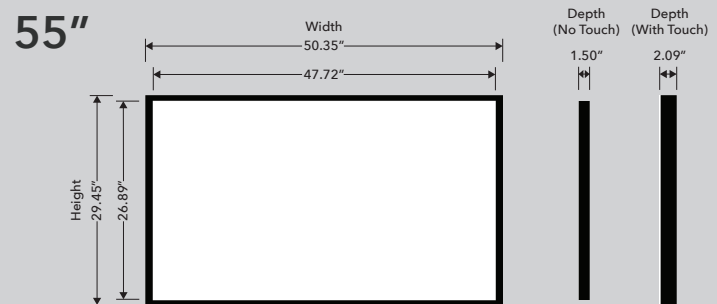

Specification	49"	55"	65"
Display Compatible	49UH5B-B, 49UH5C-B	55UH5B-B, 55UH5C-B	65UH5B-B, 65UH5C-B
Part Number	TSI49NLNGP6AGZZ	TSI55NLNTP6JGZZ	TSI65NLPAP6JGZZ
Protective Glass	4mm Anti-Glare Cover Glass		
Viewing Angle	178x178 degrees		
Audio Out / External Speaker Out	Yes / (L, R) 6 ohm		
Touch Technology	Projected Capacitive		
Touch Points	80 Point		
Response Time	16ms		
Touch Accuracy	+/- 1.5mm (Over 99% Area)		
Interface	Type A USB		
Communication	USB 2.0		
Power Supply Mode	Single USB connection (5v, 1A)		
Duty Cycle	24/7		
Panel Technology	IPS		
Aspect Ratio	16:9		
Connectivity	(1) HDMI, HDCPD2.2 DP, DVI-D, RGB		
Native Resolution	3840x2160 (UHD)		
Brightness	500 nit		
Orientation	Portrait and Landscape		
Contrast Ratio	1000:1		
Width/Height/Depth Including Monitor	45.63" x 27.17" x 2.09"	50.35" x 29.45" x 2.09"	60.02" x 35.47" x 2.13"
Weight Including Monitor	58.90 lbs	76.28 lbs	115.74 lbs
OS Support	Windows, Google Chrome, Android, Mac, Linux		