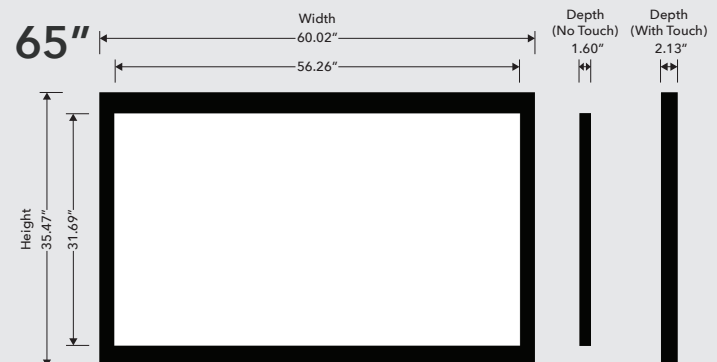

Specification	49"	55"	65"
Display Compatible	49UH5B-B, 49UH5C-B	55UH5B-B, 55UH5C-B	65UH5B-B, 65UH5C-B
Part Number	TSI49NLNGP6AGZZ	TSI55NLNTP6JGZZ	TSI65NLPAP6JGZZ
Protective Glass	4mm Anti-Glare Cover Glass		
Viewing Angle	178x178 degrees		
Audio Out / External Speaker Out	Yes / (L, R) 6 ohm		
Touch Technology	Projected Capacitive		
Touch Points	80 Point		
Response Time	16ms		
Touch Accuracy	+/- 1.5mm (Over 99% Area)		
Interface	Type A USB		
Communication	USB 2.0		
Power Supply Mode	Single USB connection (5v, 1A)		
Duty Cycle	24/7		
Panel Technology	IPS		
Aspect Ratio	16:9		
Connectivity	(1) HDMI, HDCPD2.2 DP, DVI-D, RGB		
Native Resolution	3840x2160 (UHD)		
Brightness	500 nit		
Orientation	Portrait and Landscape		
Contrast Ratio	1000:1		
Width/Height/Depth Including Monitor	45.63" x 27.17" x 2.09"	50.35" x 29.45" x 2.09"	60.02" x 35.47" x 2.13"
Weight Including Monitor	58.90 lbs	76.28 lbs	115.74 lbs
OS Support	Windows, Google Chrome, Android, Mac, Linux		