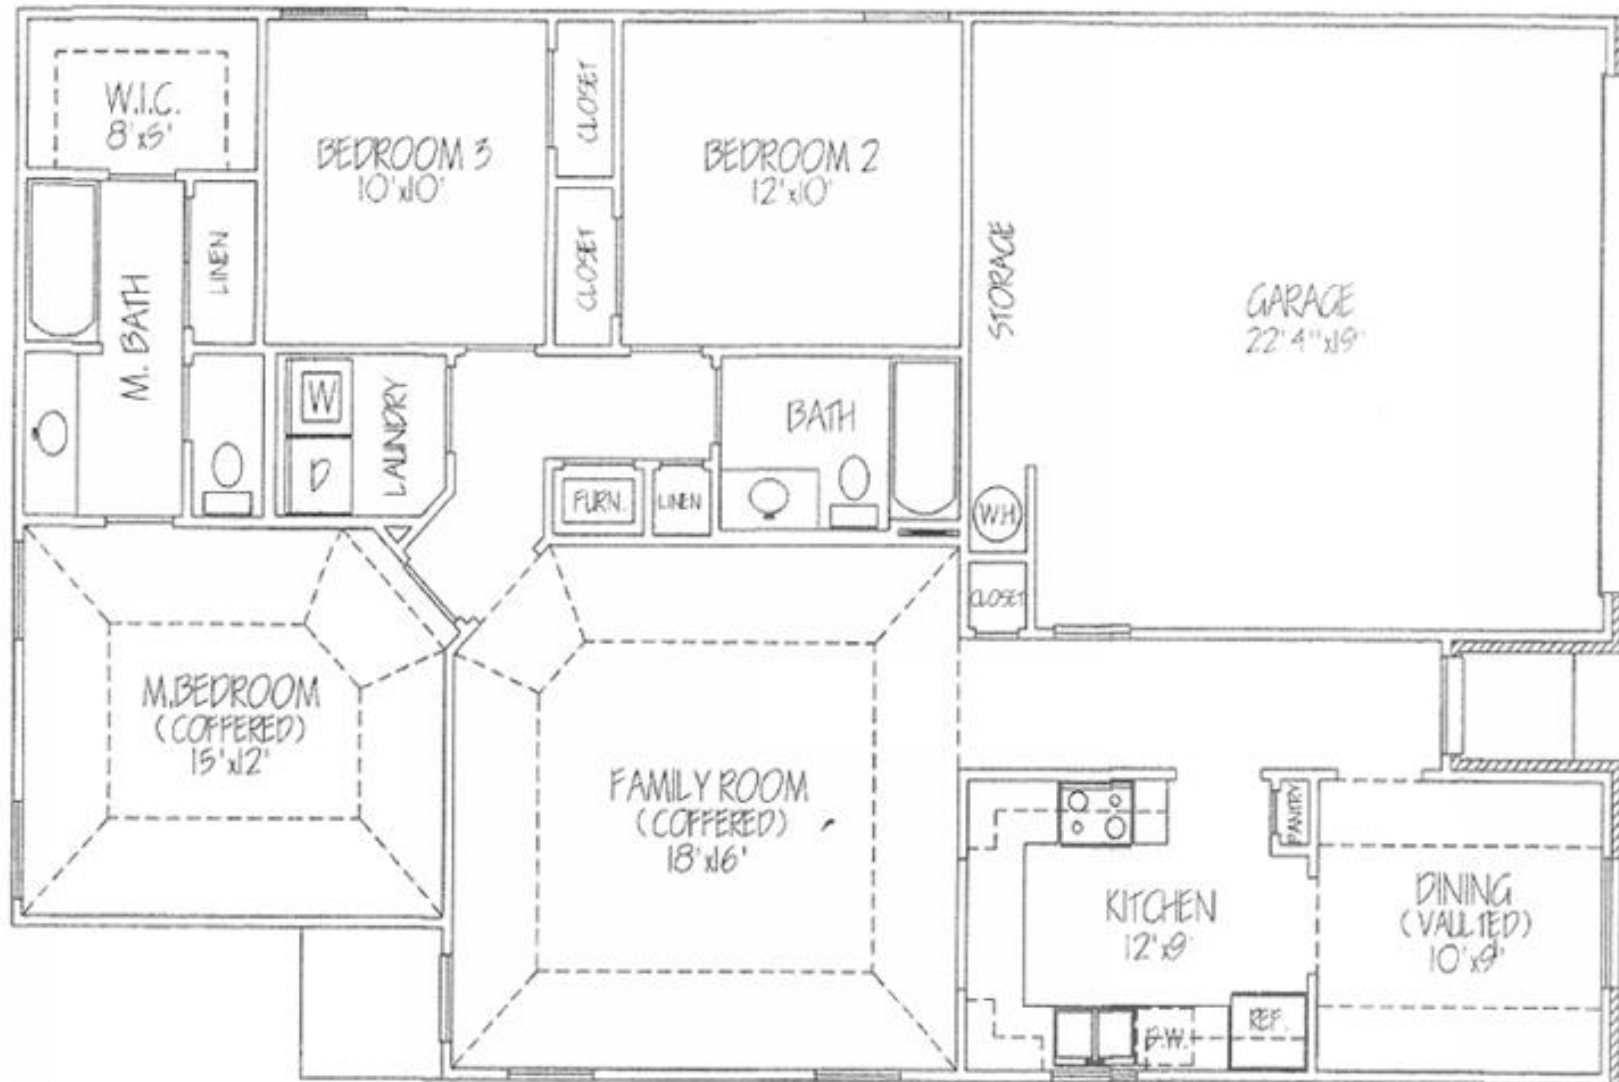

# The Reed

**Commonwealth Real Estate Professionals**  
Lexington - Kentucky

**Front Elevation**

**Commonwealth Real Estate Professionals**  
 Lexington - Kentucky

1328 Sq ft Living Space