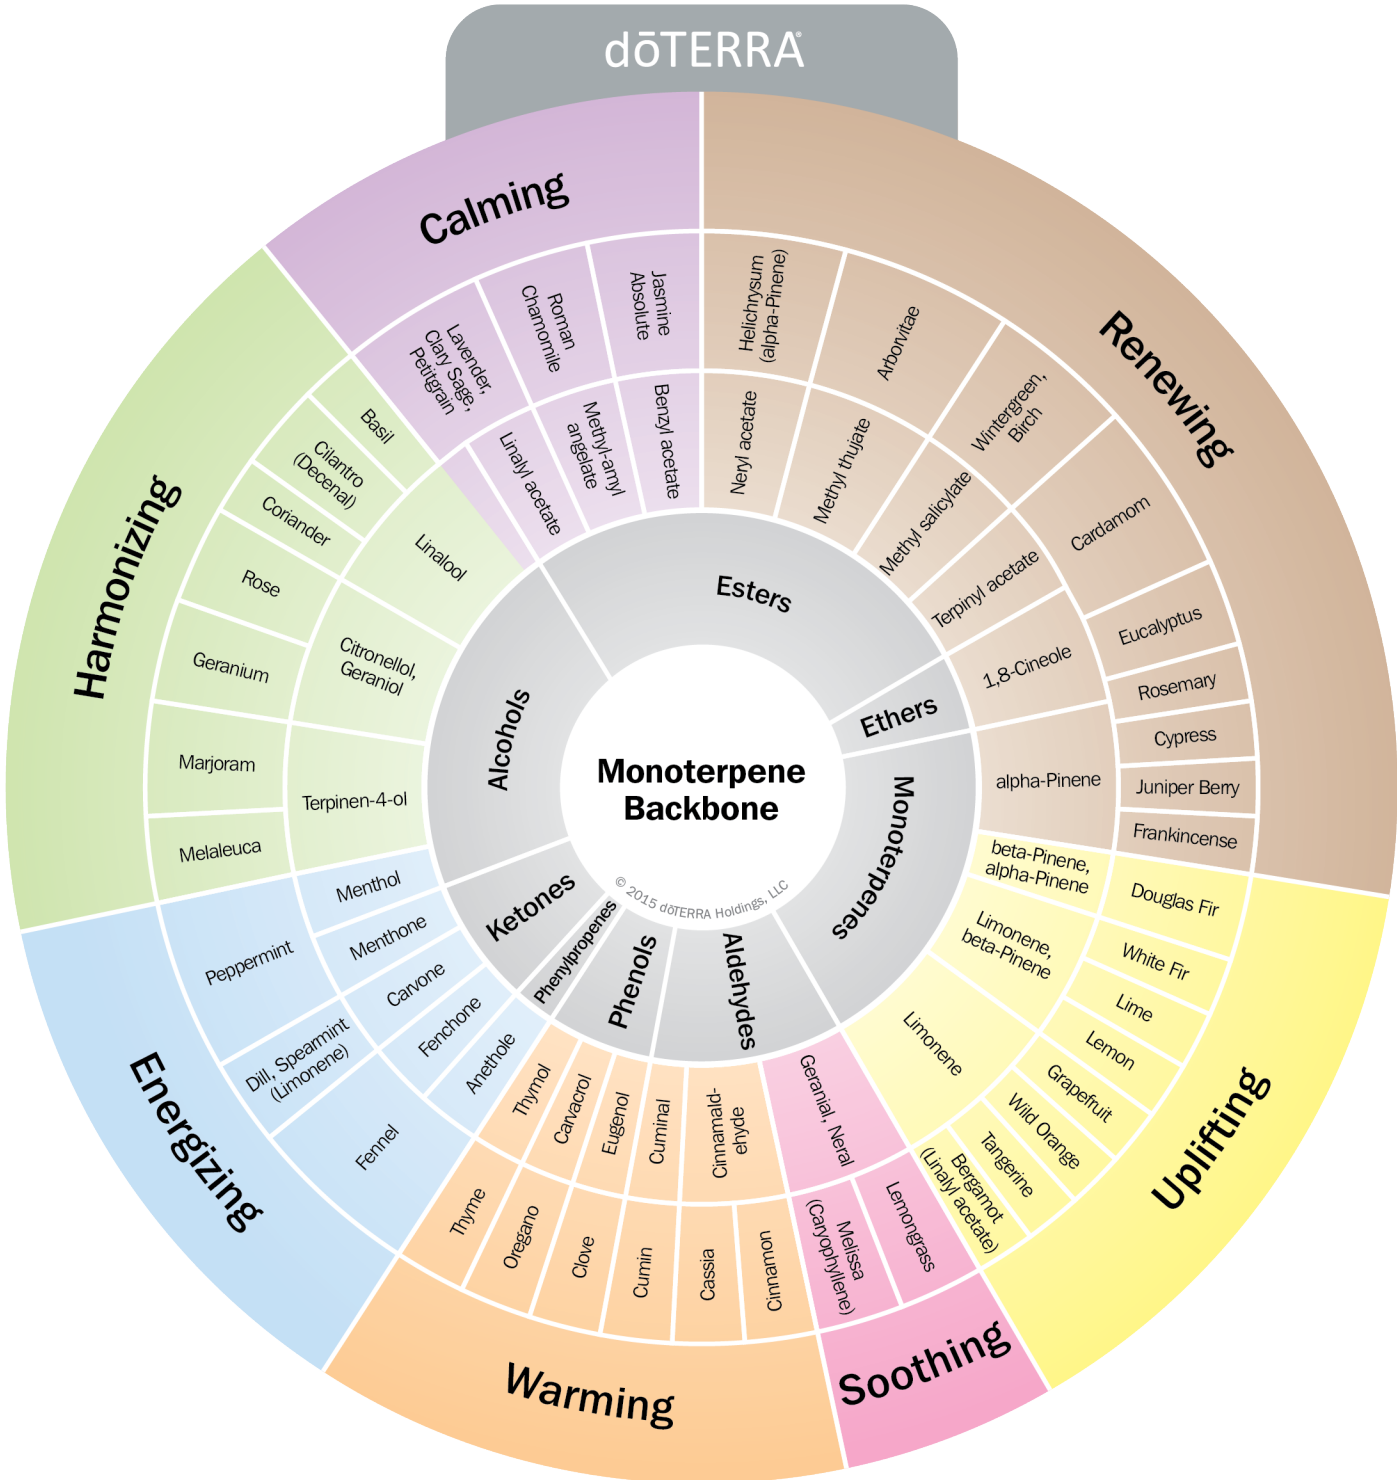

dōTERRA

Monoterpene Backbone

© 2015 dōTERRA Holdings, LLC

# Oil Properties Wheel