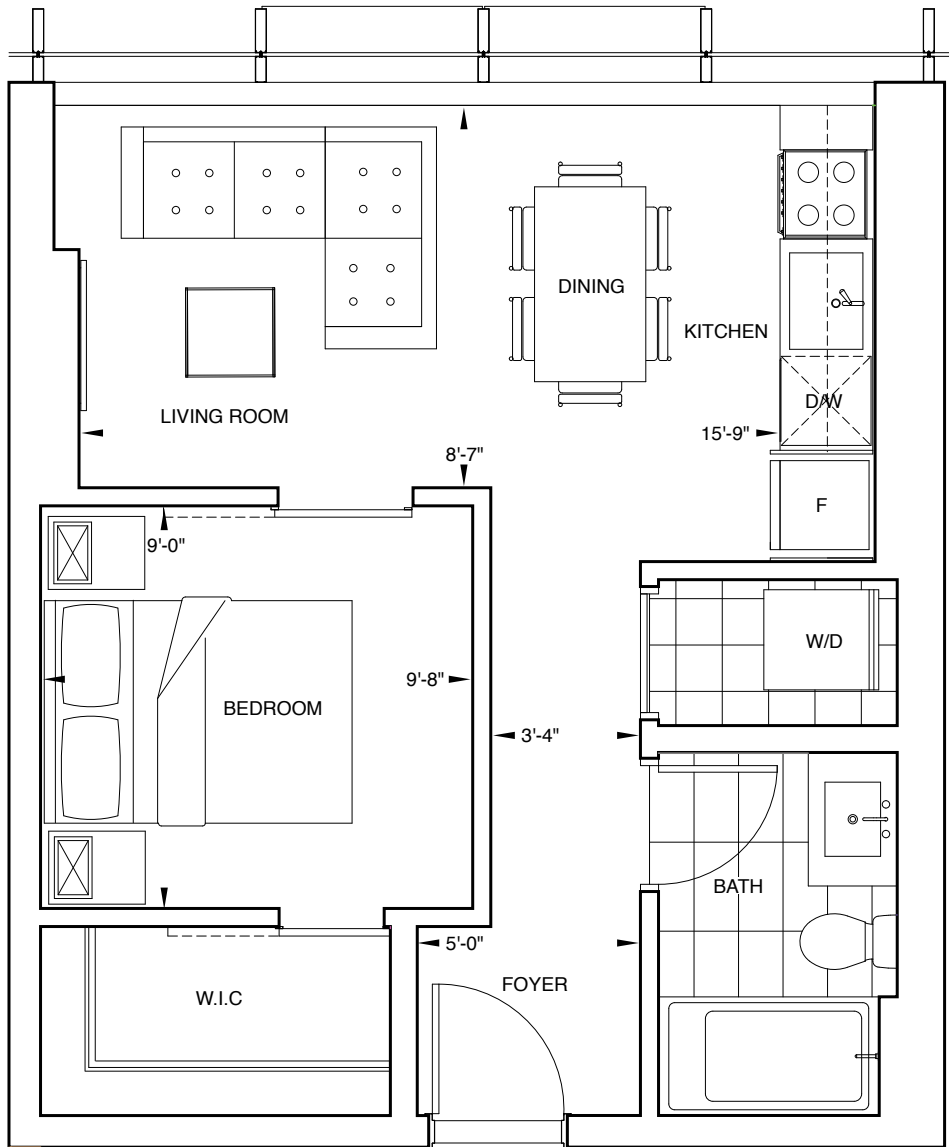

SKY RESIDENCE E

1 BEDROOM
1 BATHROOM

Interior: 490 square feet

SKY

RESIDENCES AT ICE DISTRICT

All dimensions, layouts, and finishes are approximate and subject to normal construction variances and change without notice. Furniture is displayed for illustration purposes only and does not necessarily reflect the electrical plan for the suite. Suites are sold unfurnished. E.&O.E. October 2017.