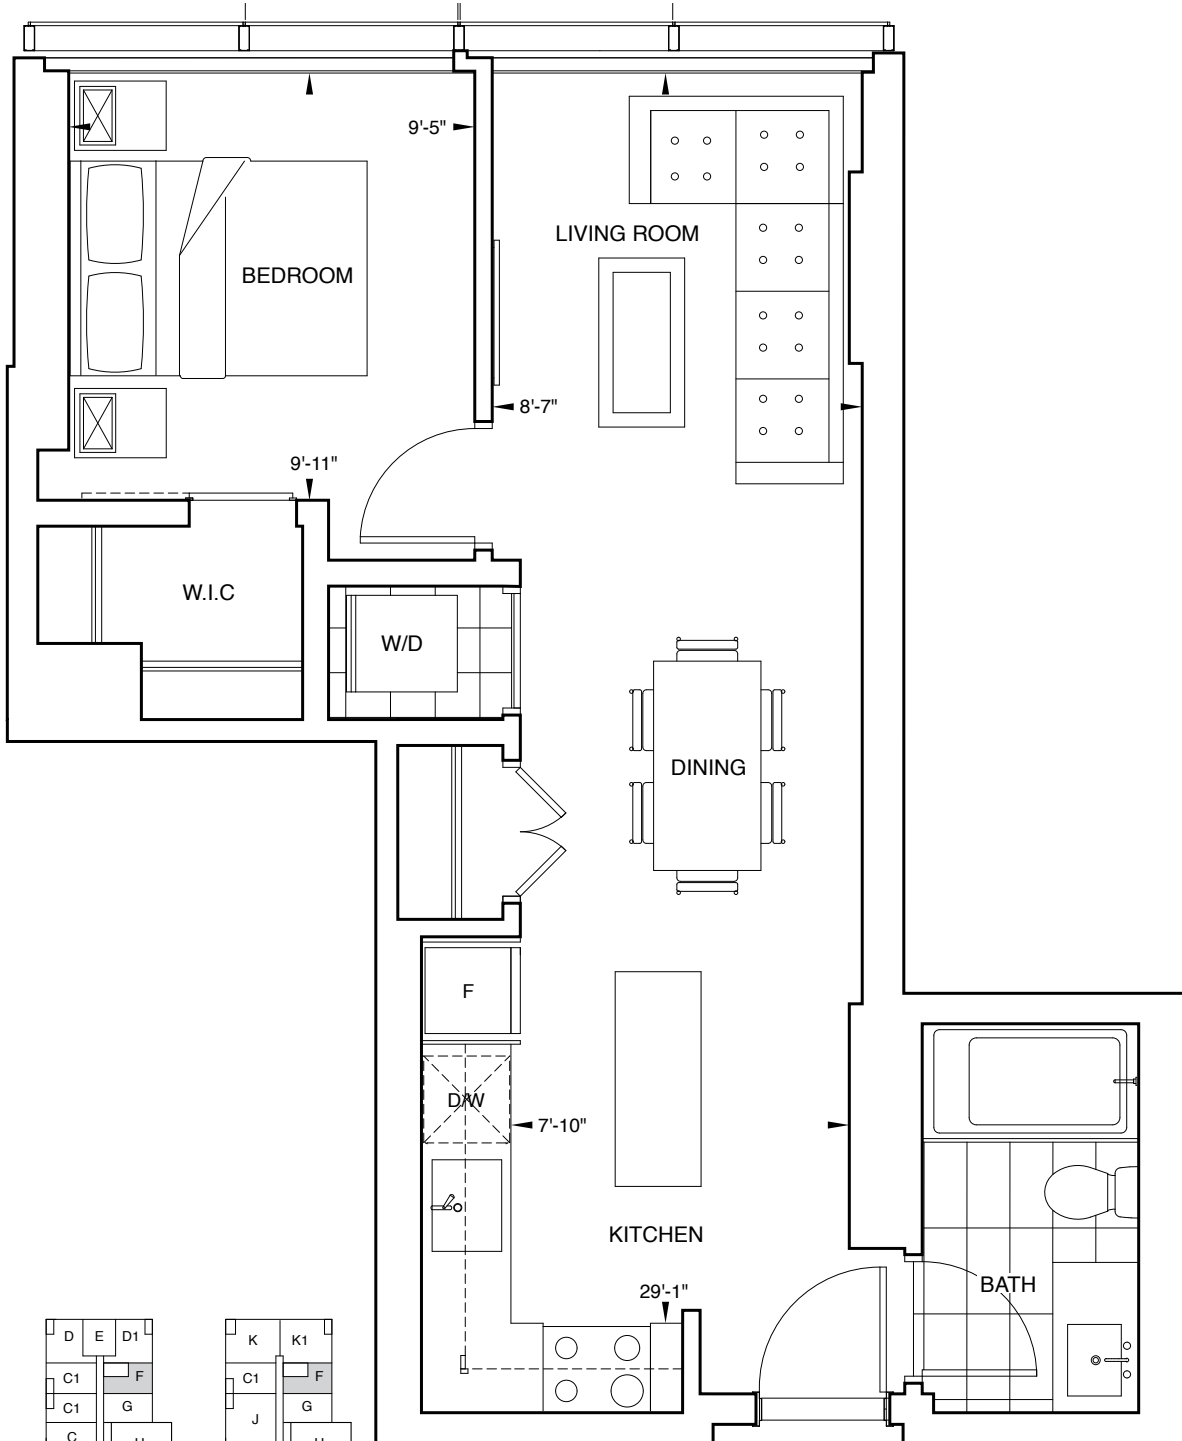

# SKY RESIDENCE F

1 BEDROOM  
1 BATHROOM

Interior: 572 square feet

All dimensions, layouts, and finishes are approximate and subject to normal construction variances and change without notice. Furniture is displayed for illustration purposes only and does not necessarily reflect the electrical plan for the suite. Suites are sold unfurnished. E.&O.E. October 2017.