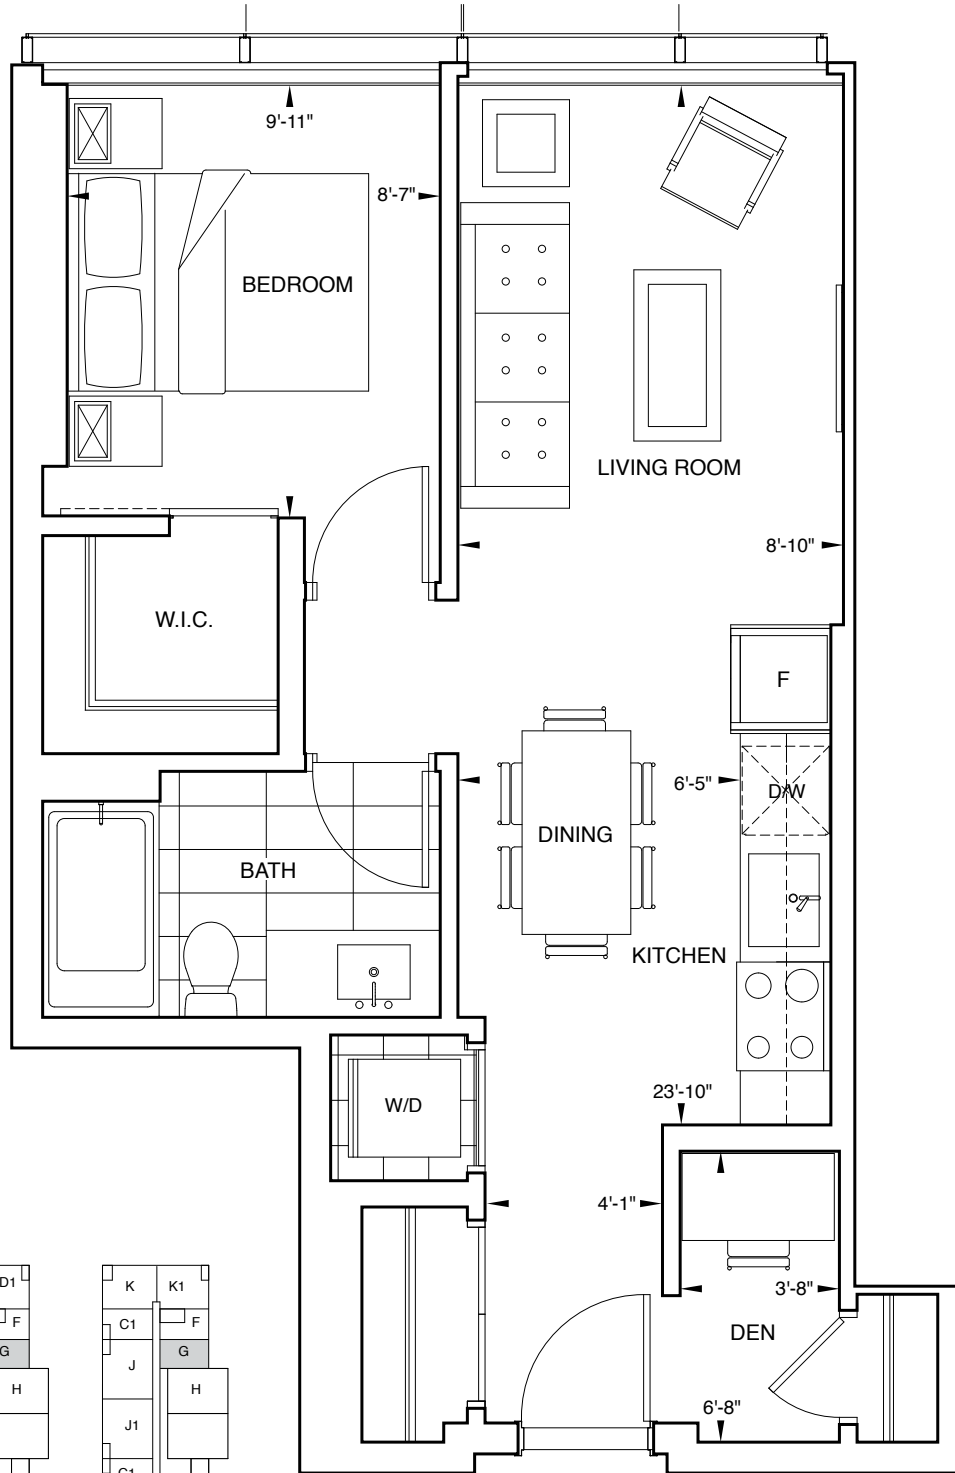

SKY RESIDENCE G

1 BEDROOM + DEN
1 BATHROOM

Interior: 556 square feet

All dimensions, layouts, and finishes are approximate and subject to normal construction variances and change without notice. Furniture is displayed for illustration purposes only and does not necessarily reflect the electrical plan for the suite. Suites are sold unfurnished. E.&O.E. October 2017.