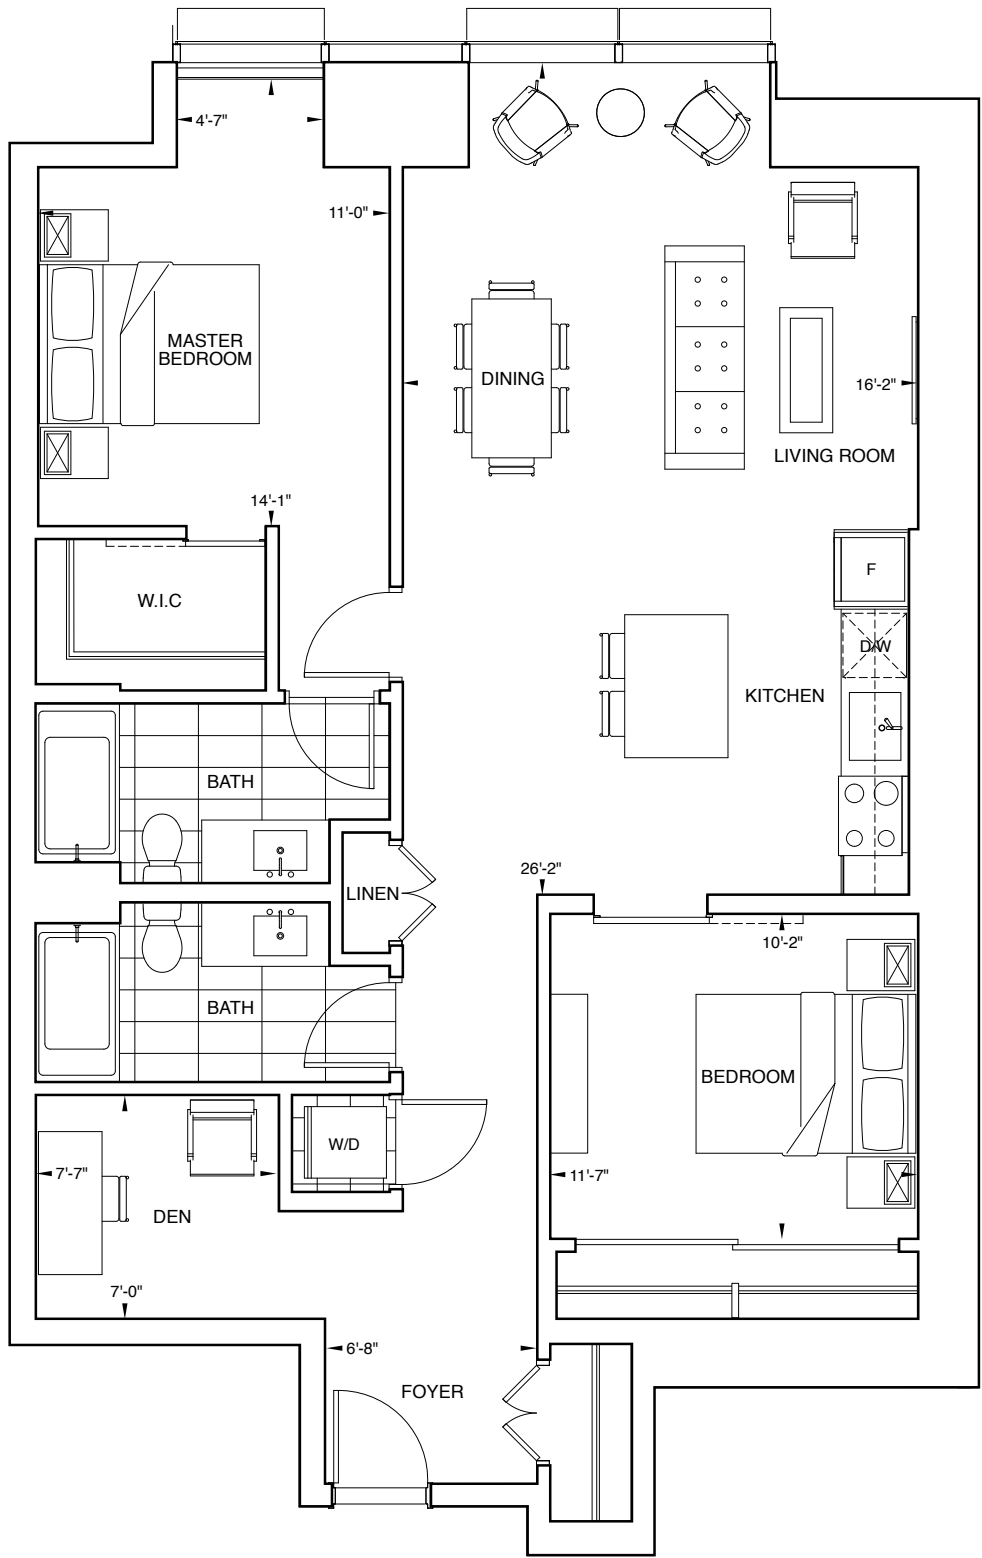

SKY RESIDENCE H

2 BEDROOM + DEN
2 BATHROOM

Interior: 1,221 square feet

All dimensions, layouts, and finishes are approximate and subject to normal construction variances and change without notice. Furniture is displayed for illustration purposes only and does not necessarily reflect the electrical plan for the suite. Suites are sold unfurnished. E.&O.E. October 2017.