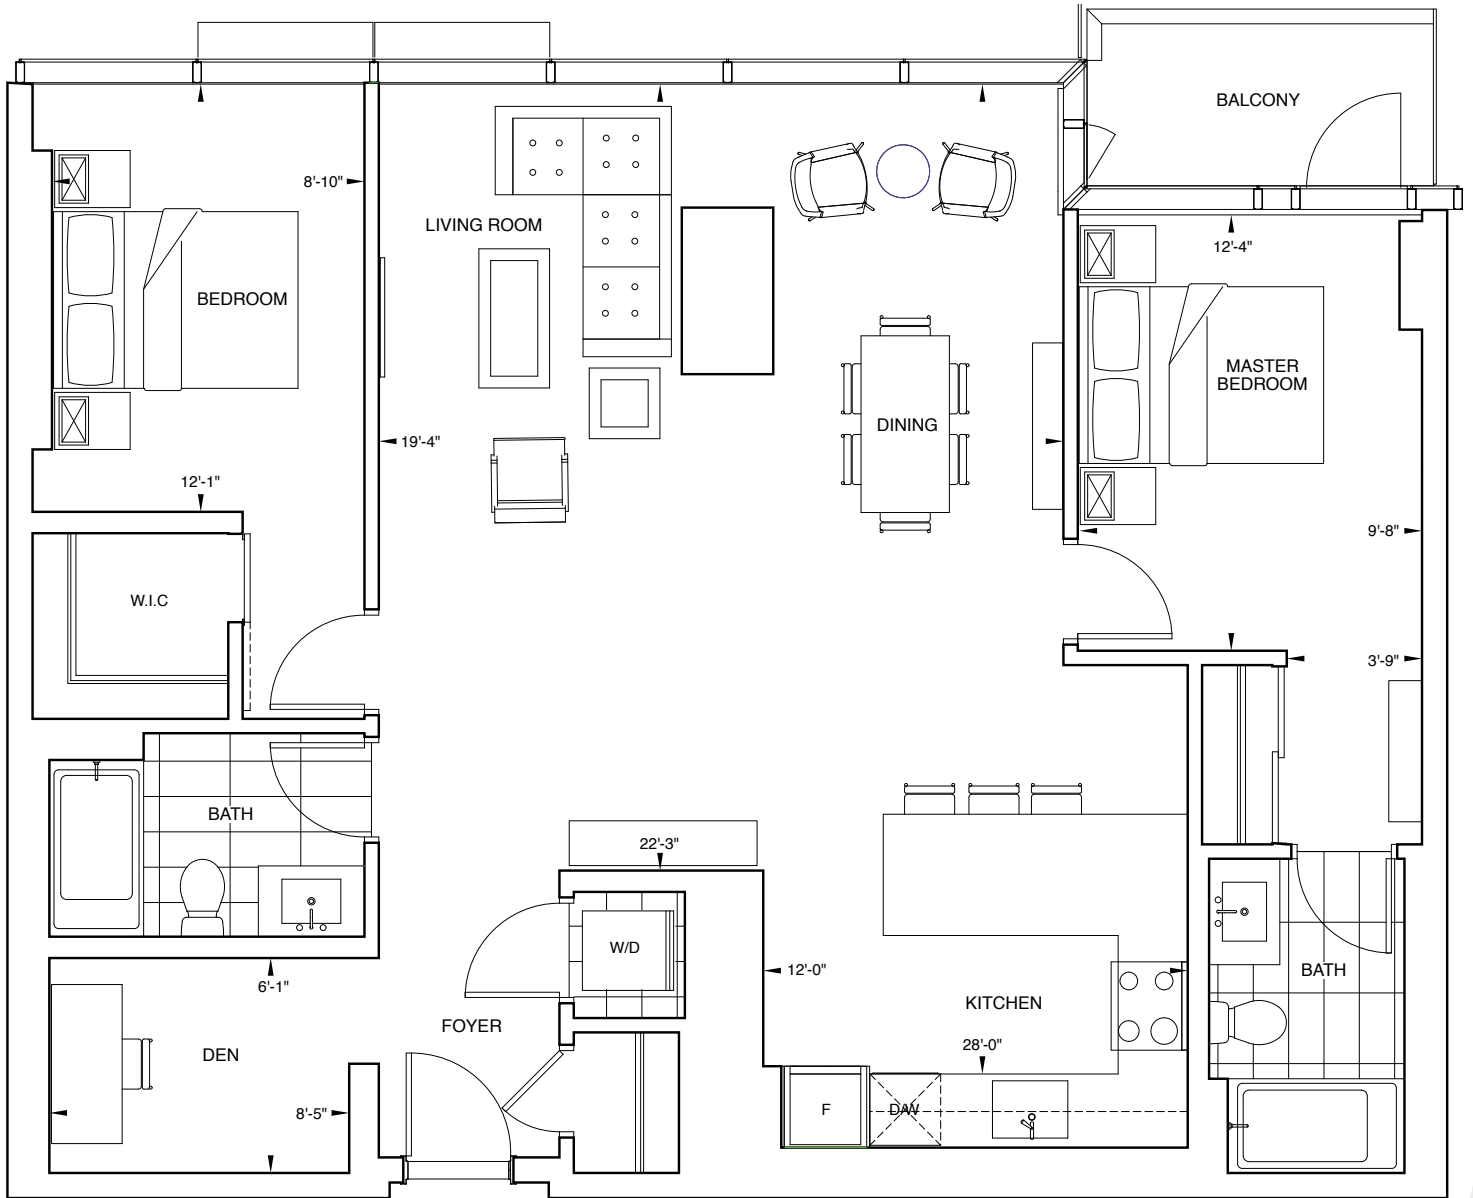

SKY RESIDENCE J

2 BEDROOM + DEN
2 BATHROOM

Interior: 1,221 square feet
Balcony: 50 square feet

All dimensions, layouts, and finishes are approximate and subject to normal construction variances and change without notice. Furniture is displayed for illustration purposes only and does not necessarily reflect the electrical plan for the suite. Suites are sold unfurnished. E.&O.E. October 2017.