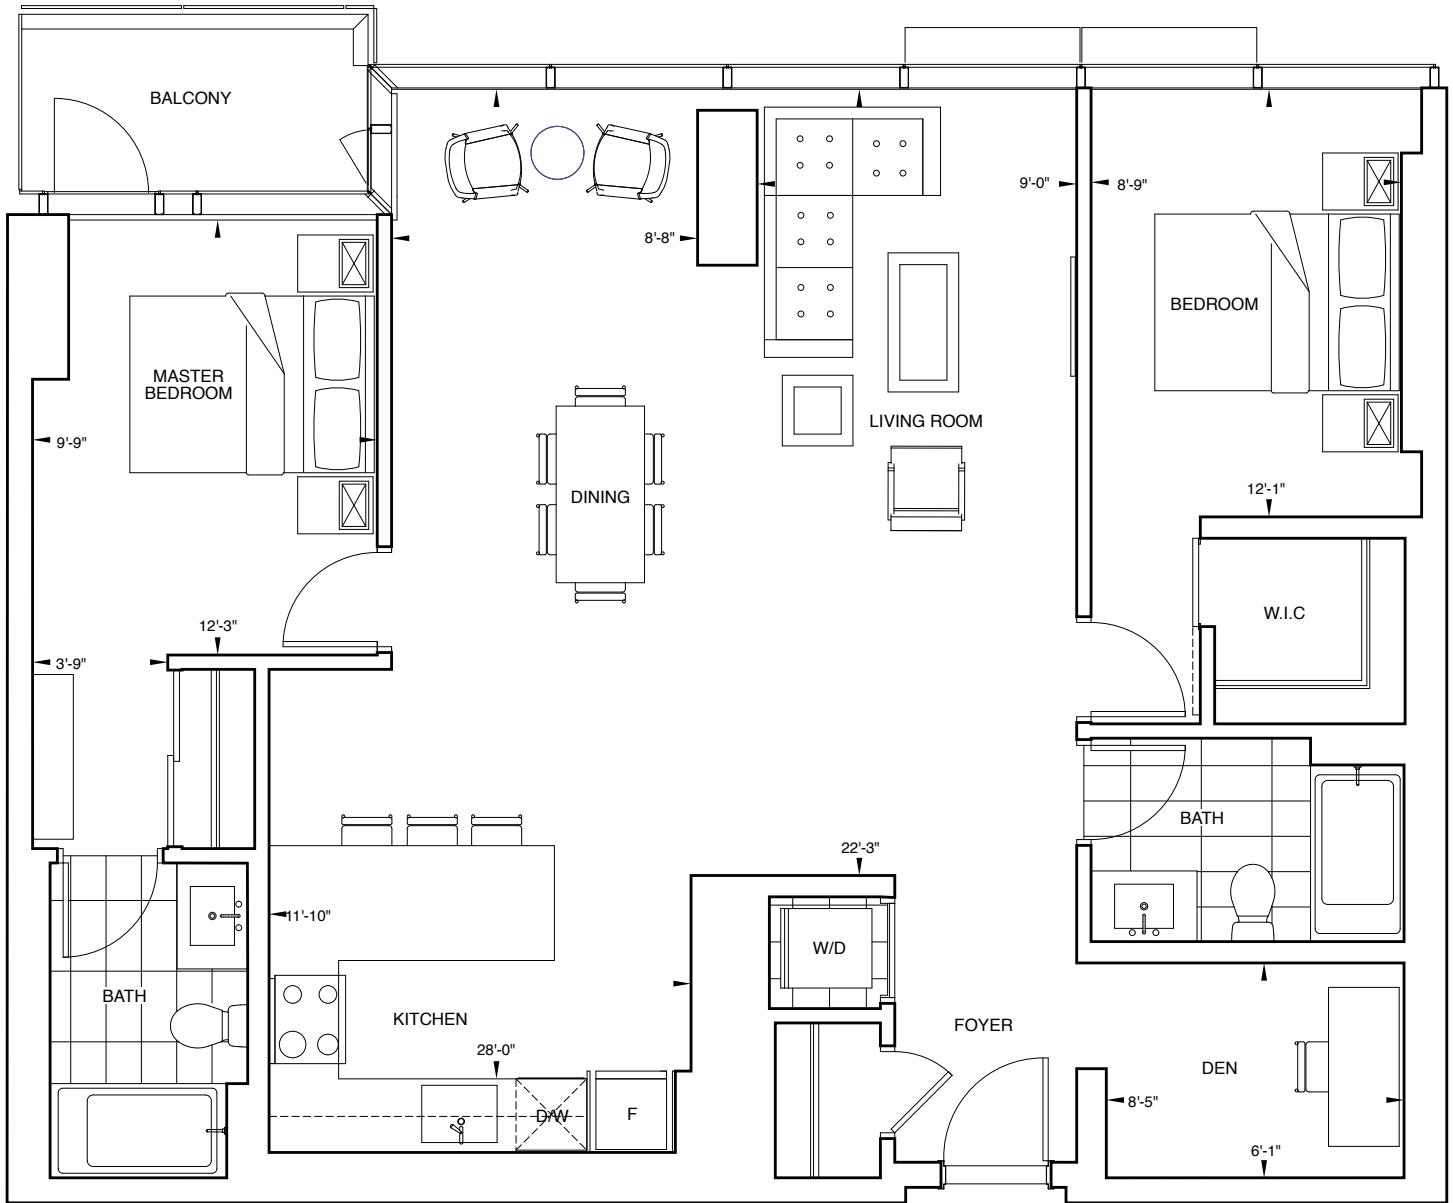

SKY RESIDENCE J1

2 BEDROOM + DEN
2 BATHROOM

Interior: 1,221 square feet
Balcony: 50 square feet

All dimensions, layouts, and finishes are approximate and subject to normal construction variances and change without notice. Furniture is displayed for illustration purposes only and does not necessarily reflect the electrical plan for the suite. Suites are sold unfurnished. E.&O.E. October 2017.