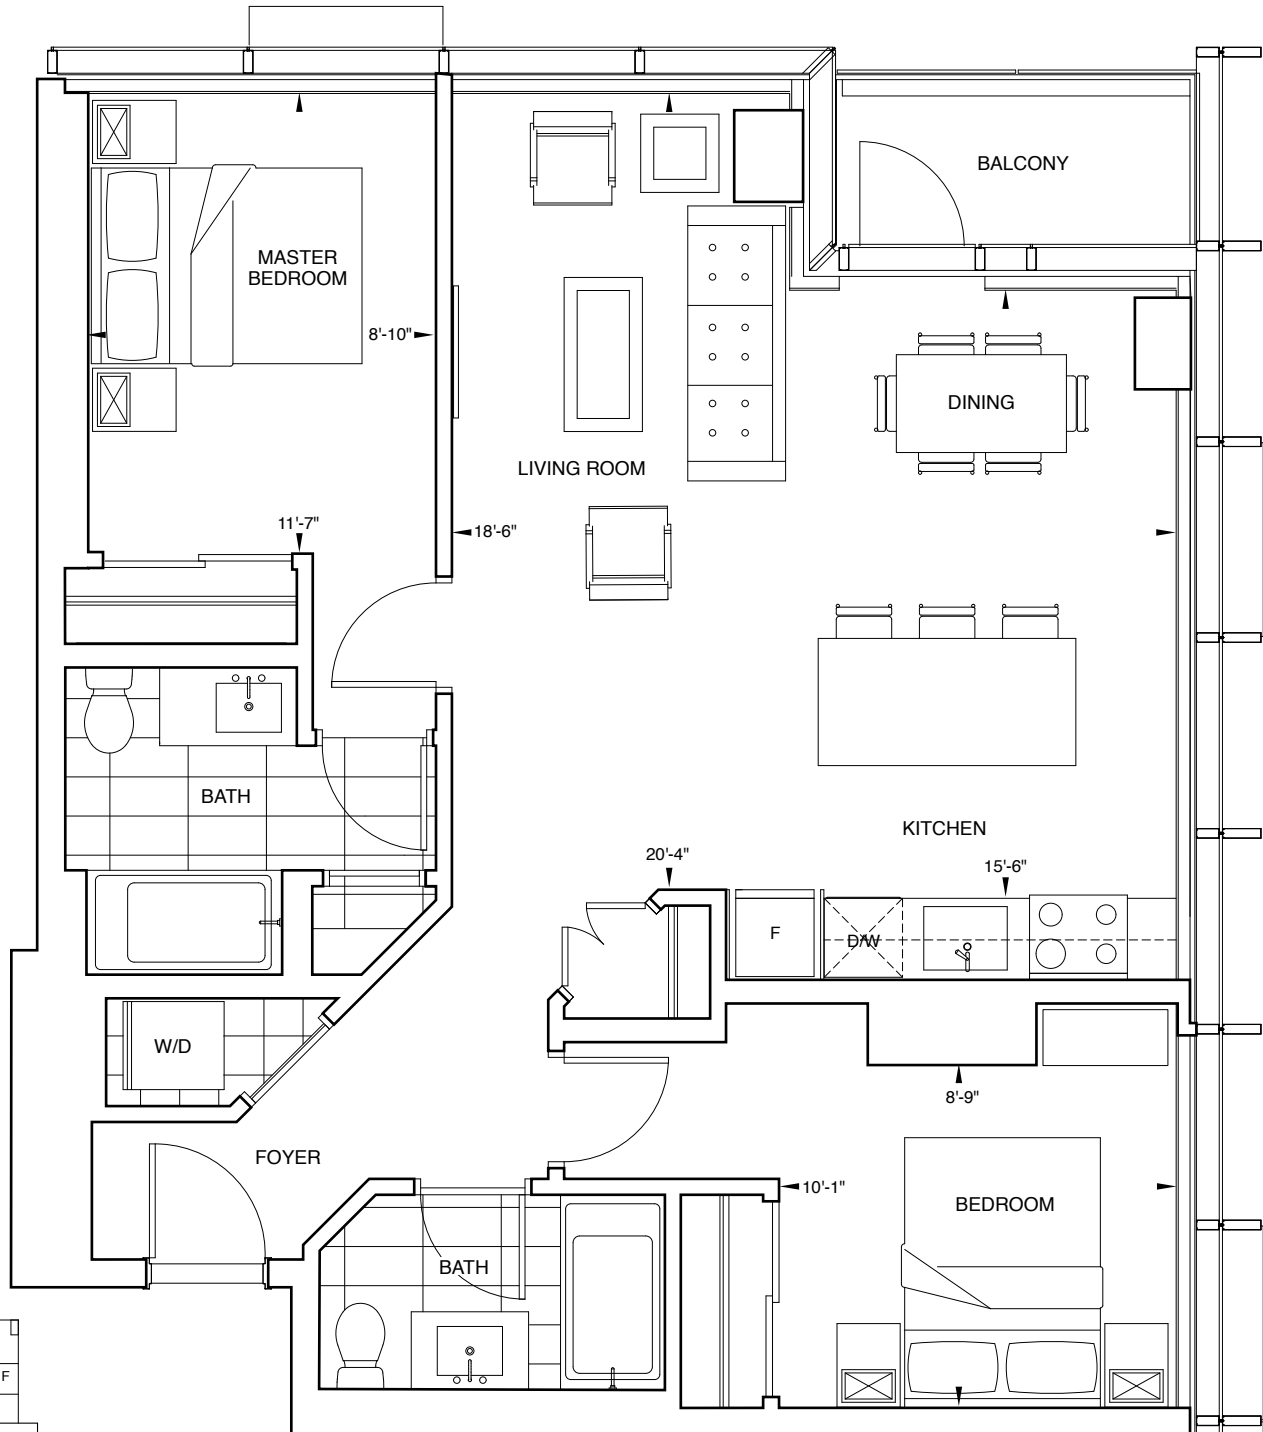

SKY RESIDENCE K

2 BEDROOM
2 BATHROOM

Interior: 959 square feet
Balcony: 50 square feet

All dimensions, layouts, and finishes are approximate and subject to normal construction variances and change without notice. Furniture is displayed for illustration purposes only and does not necessarily reflect the electrical plan for the suite. Suites are sold unfurnished. E.&O.E. October 2017.