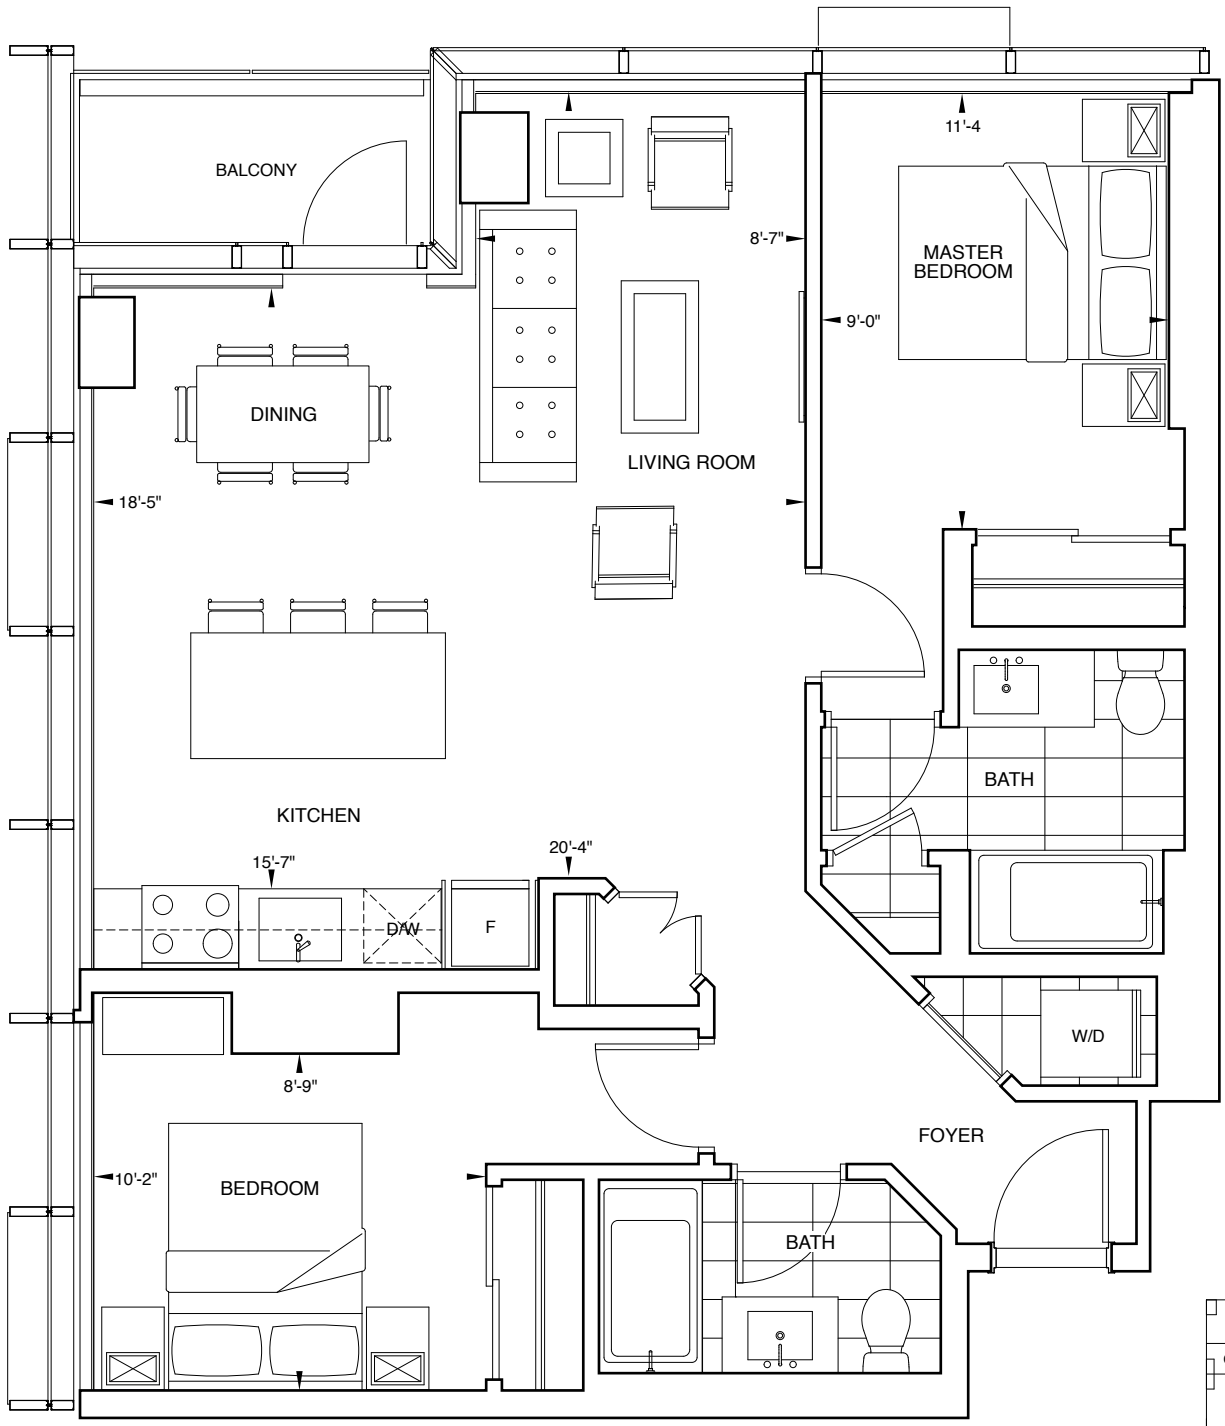

SKY RESIDENCE K1

2 BEDROOM | Interior: 959 square feet
2 BATHROOM | Balcony: 50 square feet

LEVEL 60-66

All dimensions, layouts, and finishes are approximate and subject to normal construction variances and change without notice. Furniture is displayed for illustration purposes only and does not necessarily reflect the electrical plan for the suite. Suites are sold unfurnished. E.&O.E. October 2017.