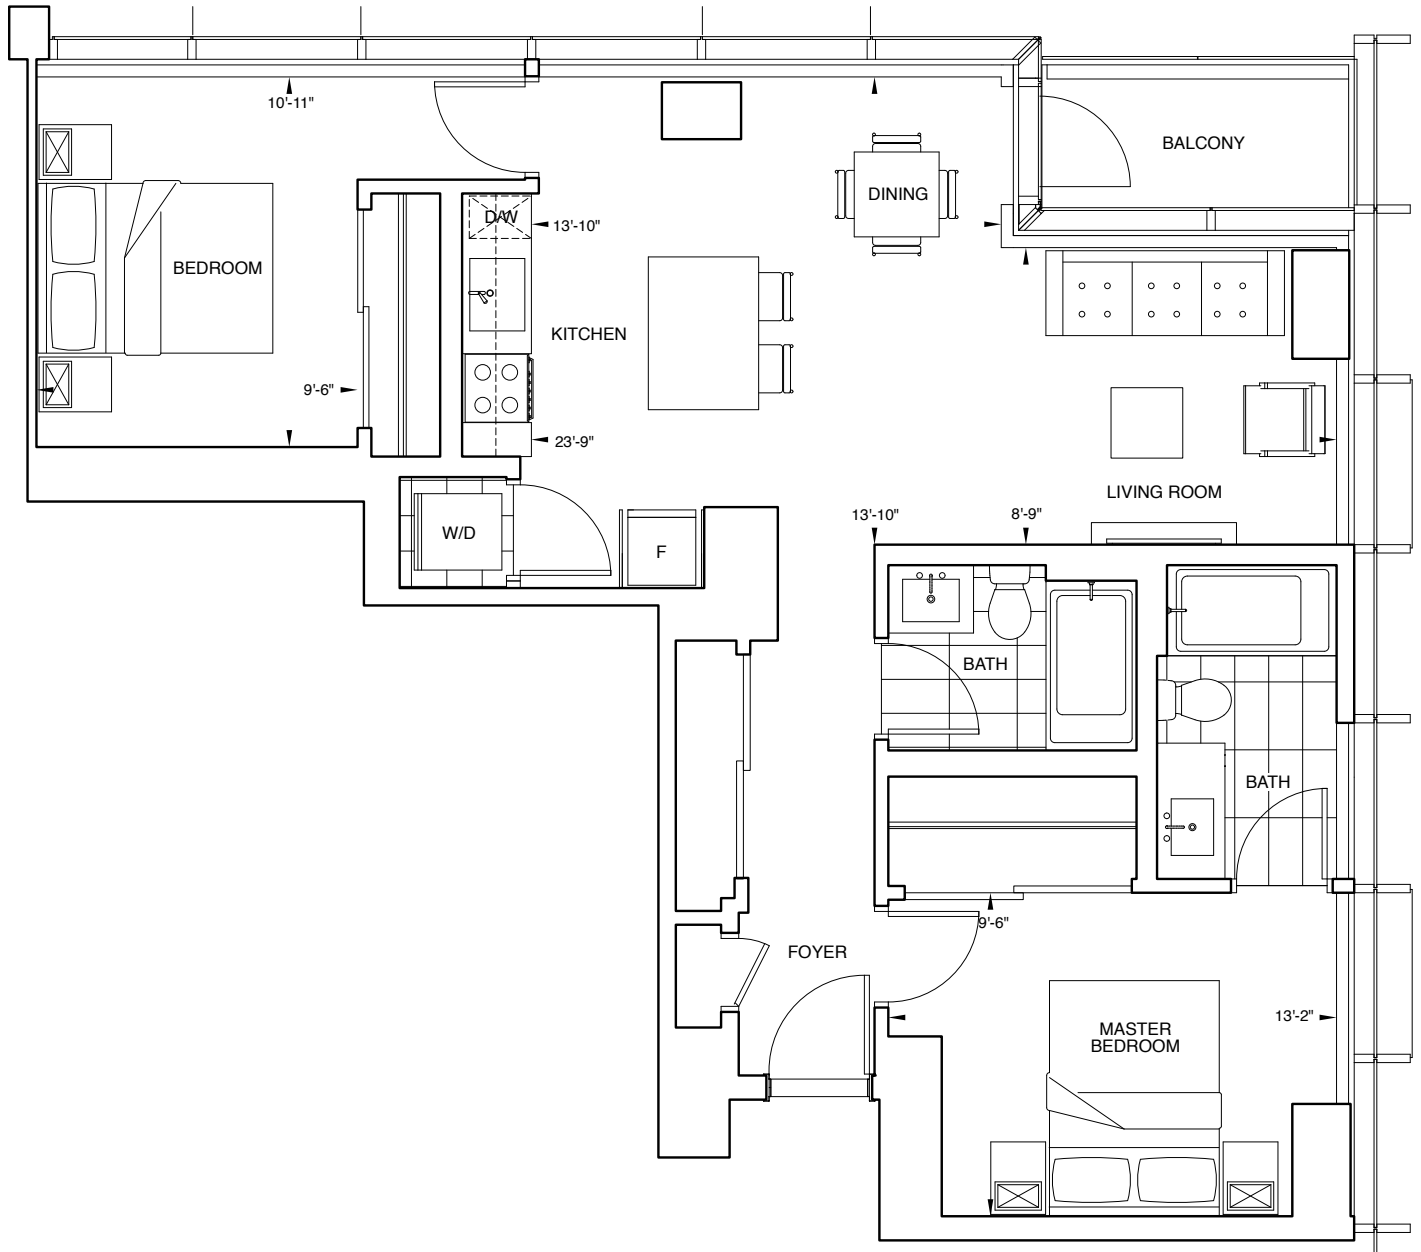

SKY RESIDENCE A

2 BEDROOM
2 BATHROOM

Interior: 920 square feet
Balcony: 40 square feet

All dimensions, layouts, and finishes are approximate and subject to normal construction variances and change without notice. Furniture is displayed for illustration purposes only and does not necessarily reflect the electrical plan for the suite. Suites are sold unfurnished. E.&O.E. October 2017.