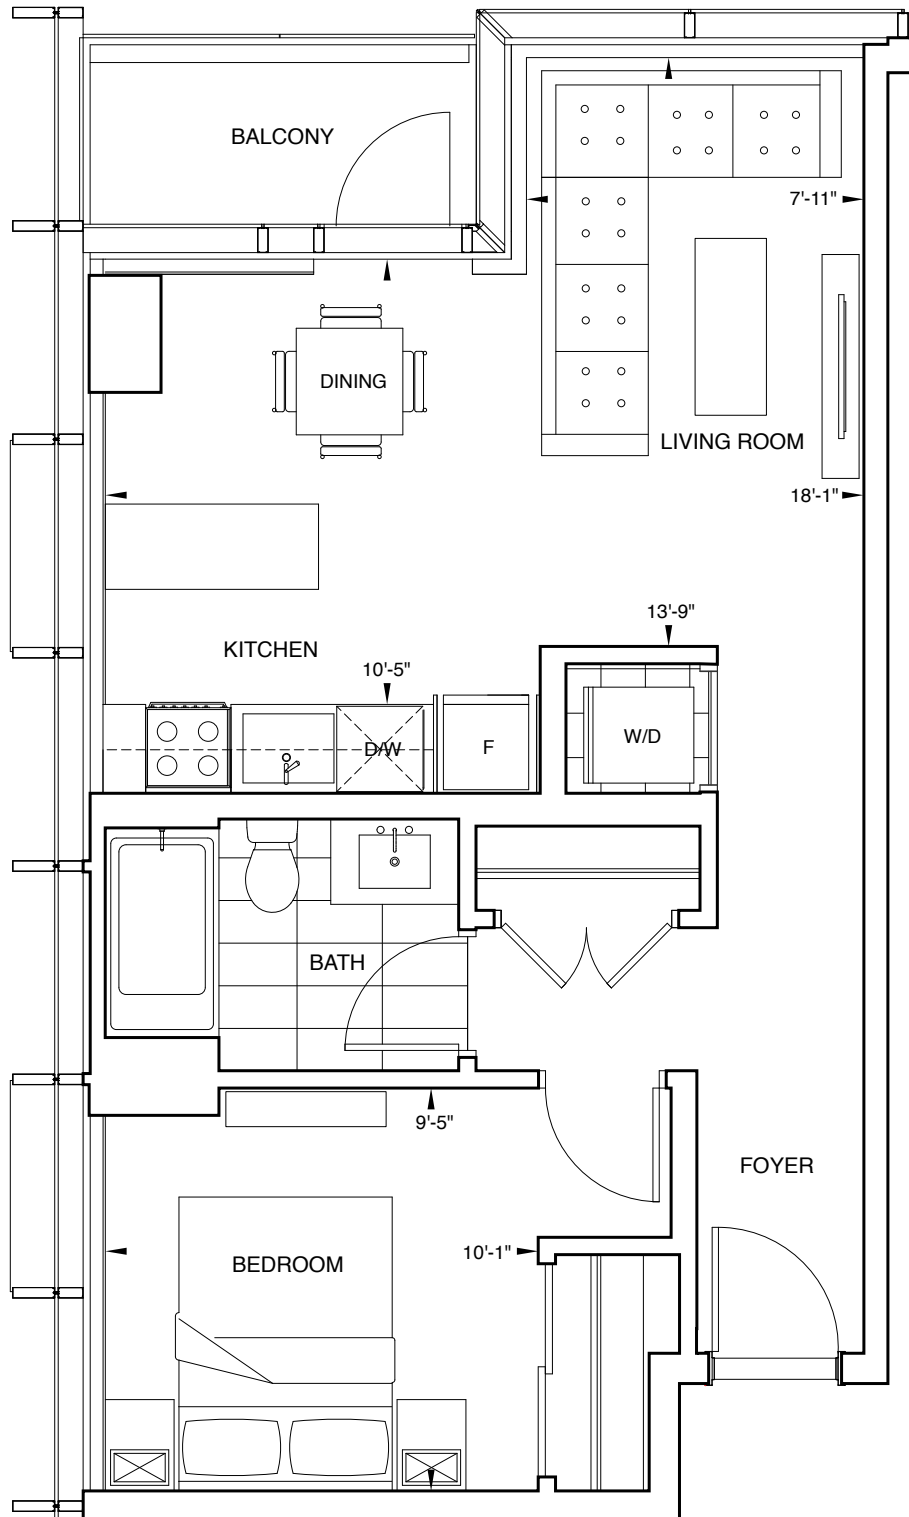

# SKY RESIDENCE B

1 BEDROOM | Interior: 628 square feet  
 1 BATHROOM | Balcony: 40 square feet

All dimensions, layouts, and finishes are approximate and subject to normal construction variances and change without notice. Furniture is displayed for illustration purposes only and does not necessarily reflect the electrical plan for the suite. Suites are sold unfurnished. E.&O.E. October 2017.