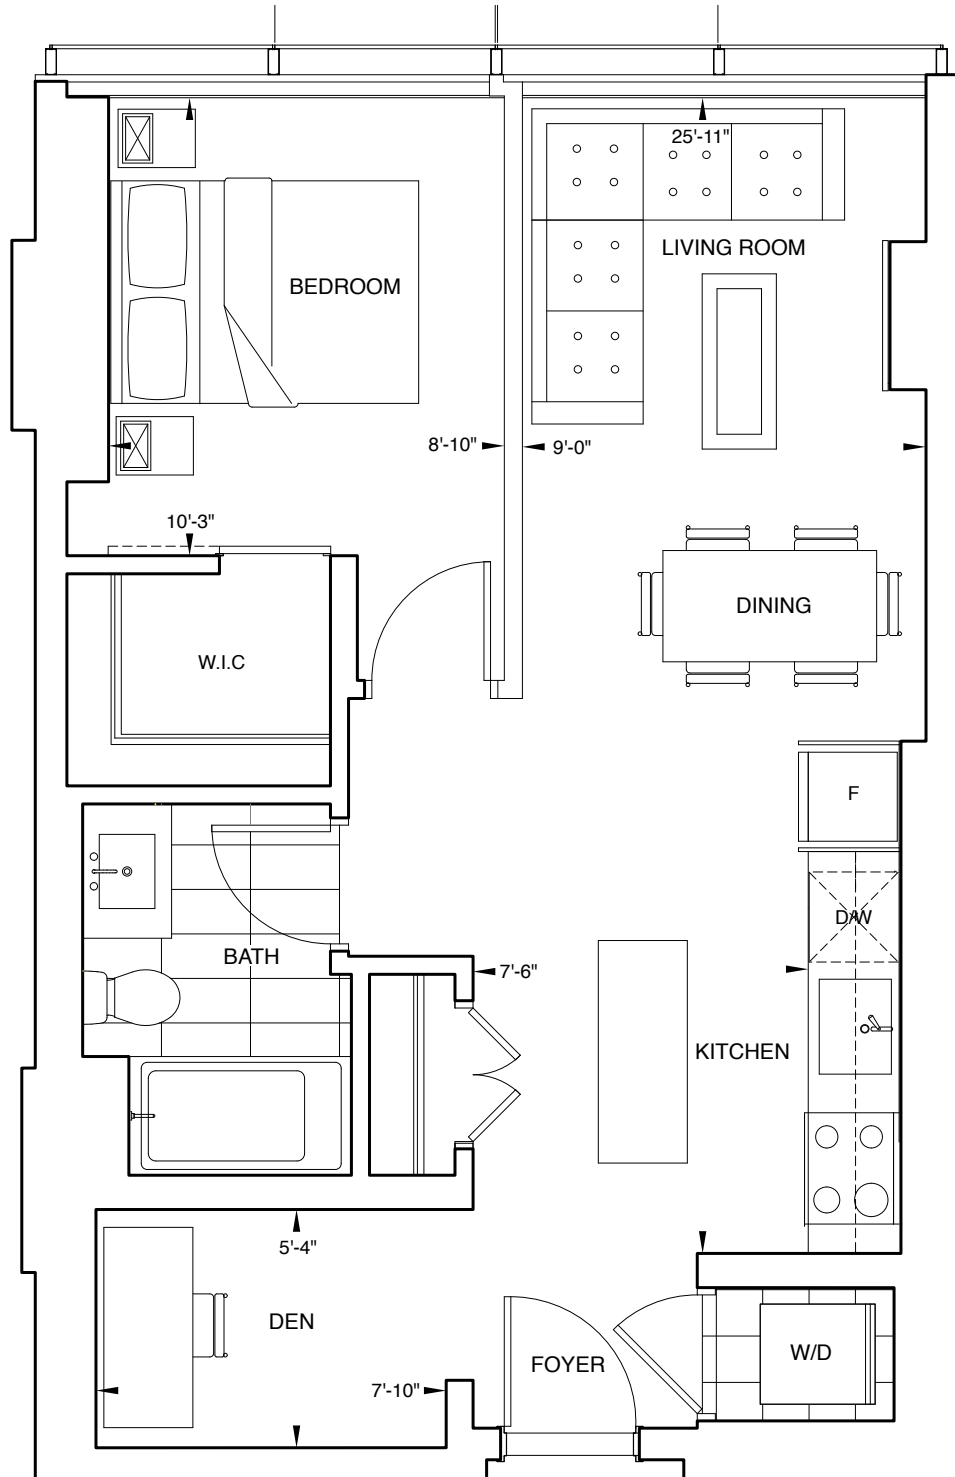

SKY RESIDENCE C

1 BEDROOM + DEN
1 BATHROOM

Interior: 628 square feet

All dimensions, layouts, and finishes are approximate and subject to normal construction variances and change without notice. Furniture is displayed for illustration purposes only and does not necessarily reflect the electrical plan for the suite. Suites are sold unfurnished. E.&O.E. October 2017.