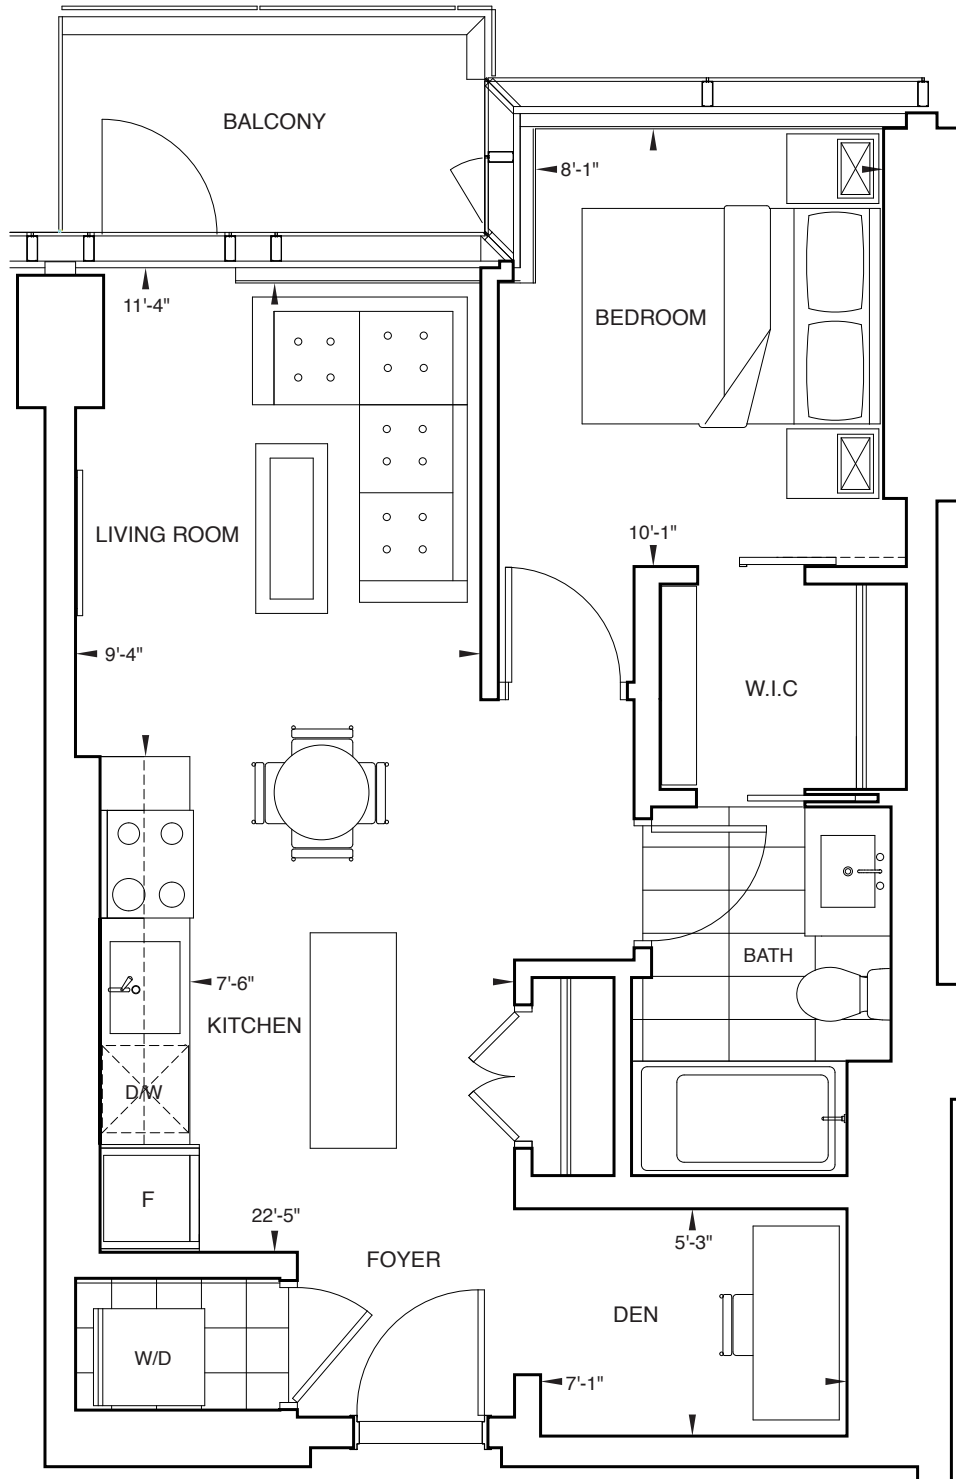

SKY RESIDENCE C1

1 BEDROOM + DEN
1 BATHROOM

Interior: 592 square feet
Balcony: 50 square feet

All dimensions, layouts, and finishes are approximate and subject to normal construction variances and change without notice. Furniture is displayed for illustration purposes only and does not necessarily reflect the electrical plan for the suite. Suites are sold unfurnished. E.&O.E. October 2017.