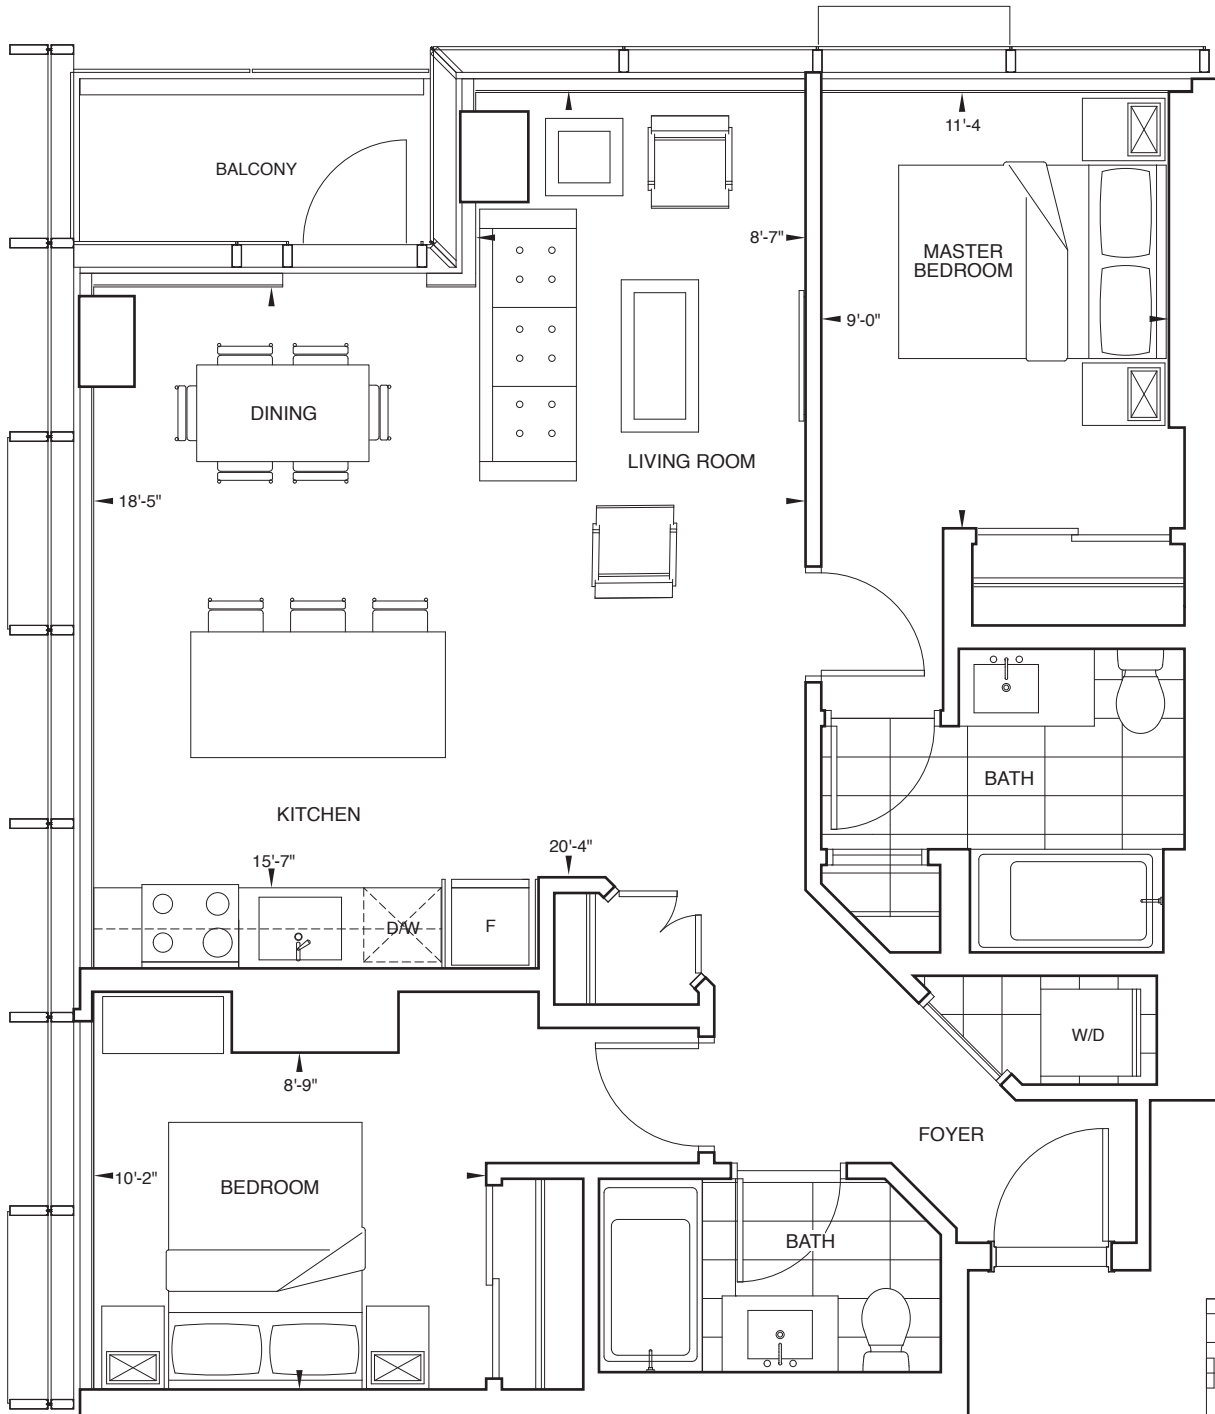

SKY RESIDENCE K1

2 BEDROOM
2 BATHROOM

Interior: 959 square feet
Balcony: 50 square feet

SKY

RESIDENCES AT ICE DISTRICT

LEVEL 60-66