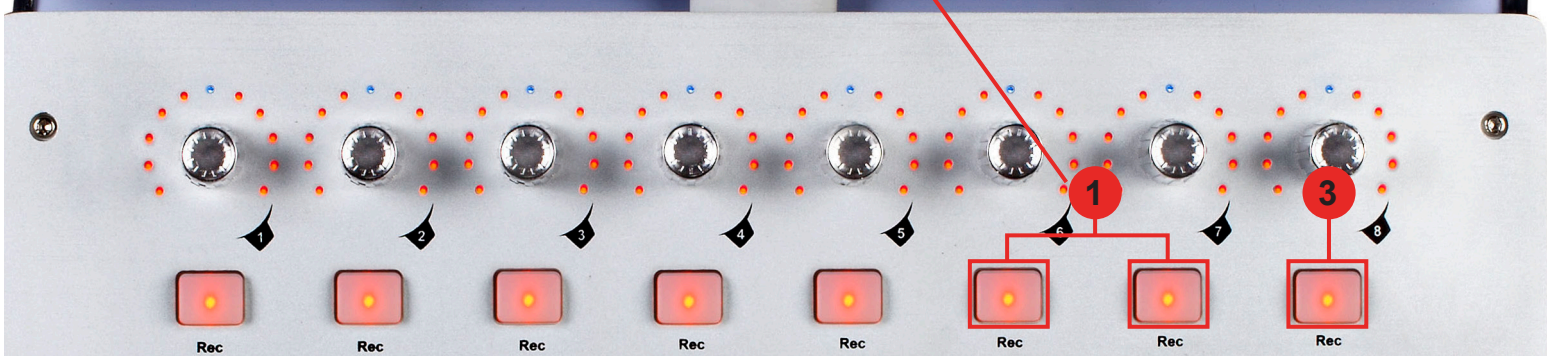

DAW select: Press |" <<|" & |">>|" to select your DAW

(5) : Live

2

Live Mode Selected

4

5