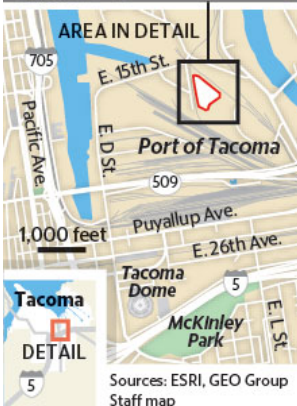

ST. JOSEPH PARISH
THE JESUIT PARISH IN SEATTLE

A Pilgrimage & Mass at the NW Detention Center

Works and Parishes in the Jesuit West Province stand in solidarity with refugees and immigrants held captive in Immigration Detention Centers.

**Current footprint of
NW Detention Center**

Date: Saturday, August 25, 2018

Time: St. Joseph Seattle – 9:00 am – Transportation to Tacoma
732 18th Ave. East, Seattle, WA 98112 – Parking behind the church

St. Leo Tacoma – 9:45 am – Gather and Greet Participants as they arrive, pray and prepare for the Pilgrimage to the Detention Center.
710 S 13th St, Tacoma, WA 98504

Pilgrimage to the Detention Center – 10:00 am

Mass at the NW Detention Center – 11:00 am – Fr. John Whitney SJ, Presider with co-presiders.
1623 E J St, Tacoma, WA 98421

THERE ARE SEVERAL OPTIONS:

- Join us at St. Joseph for carpool & bus transportation to St. Leo at 9:00 am
- Drive to St. Leo on your own for prayer and pilgrimage arriving by 9:45 am. The pilgrimage will depart promptly at 10:00. The walk takes approximately 30 minutes, is mostly downhill and covers 1.6 miles.
- Drive to the Detention Center, arriving at 10:45 am. Mass begins at 11:00 am.
- There will be limited seating for folks needing accommodation. Dress for the weather. Rain or shine.
- We are inviting food carts for your refreshment after the Mass
- There will be bus transportation back to St. Leo's after the Mass and for the return to Seattle.