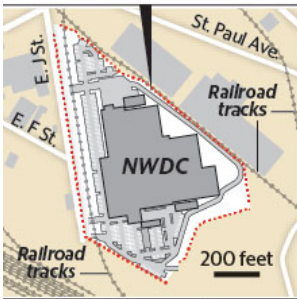

ST. JOSEPH PARISH
THE JESUIT PARISH IN SEATTLE

A Pilgrimage & Mass at the NW Detention Center

Works and Parishes in the Jesuit West Province stand in solidarity with refugees and immigrants held captive in Immigration Detention Centers.

**Current footprint of
NW Detention Center**

Date: Saturday, August 25, 2018

Time: St. Joseph Seattle – 9:00 am – Transportation to Tacoma
732 18th Ave. East, Seattle, WA 98112 – Parking behind the church

St. Leo Tacoma – 9:45 am – Gather and Greet Participants as they arrive, pray and prepare for the Pilgrimage to the Detention Center.
710 S 13th St, Tacoma, WA 98504

Pilgrimage to the Detention Center – 10:00 am

Mass at the NW Detention Center – 11:00 am – Fr. John Whitney SJ, Presider with co-presiders.
1623 E J St, Tacoma, WA 98421

THERE ARE SEVERAL OPTIONS:

- Join us at St. Joseph for carpool & bus transportation to St. Leo at 9:00 am
- Drive to St. Leo on your own for prayer and pilgrimage arriving by 9:45 am. The pilgrimage will depart promptly at 10:00. The walk takes approximately 30 minutes, is mostly downhill and covers 1.6 miles.
- Drive to the Detention Center, arriving at 10:45 am. Mass begins at 11:00 am.
- There will be limited seating for folks needing accommodation. Dress for the weather. Rain or shine.
- We are inviting food carts for your refreshment after the Mass
- There will be bus transportation back to St. Leo's after the Mass and for the return to Seattle.