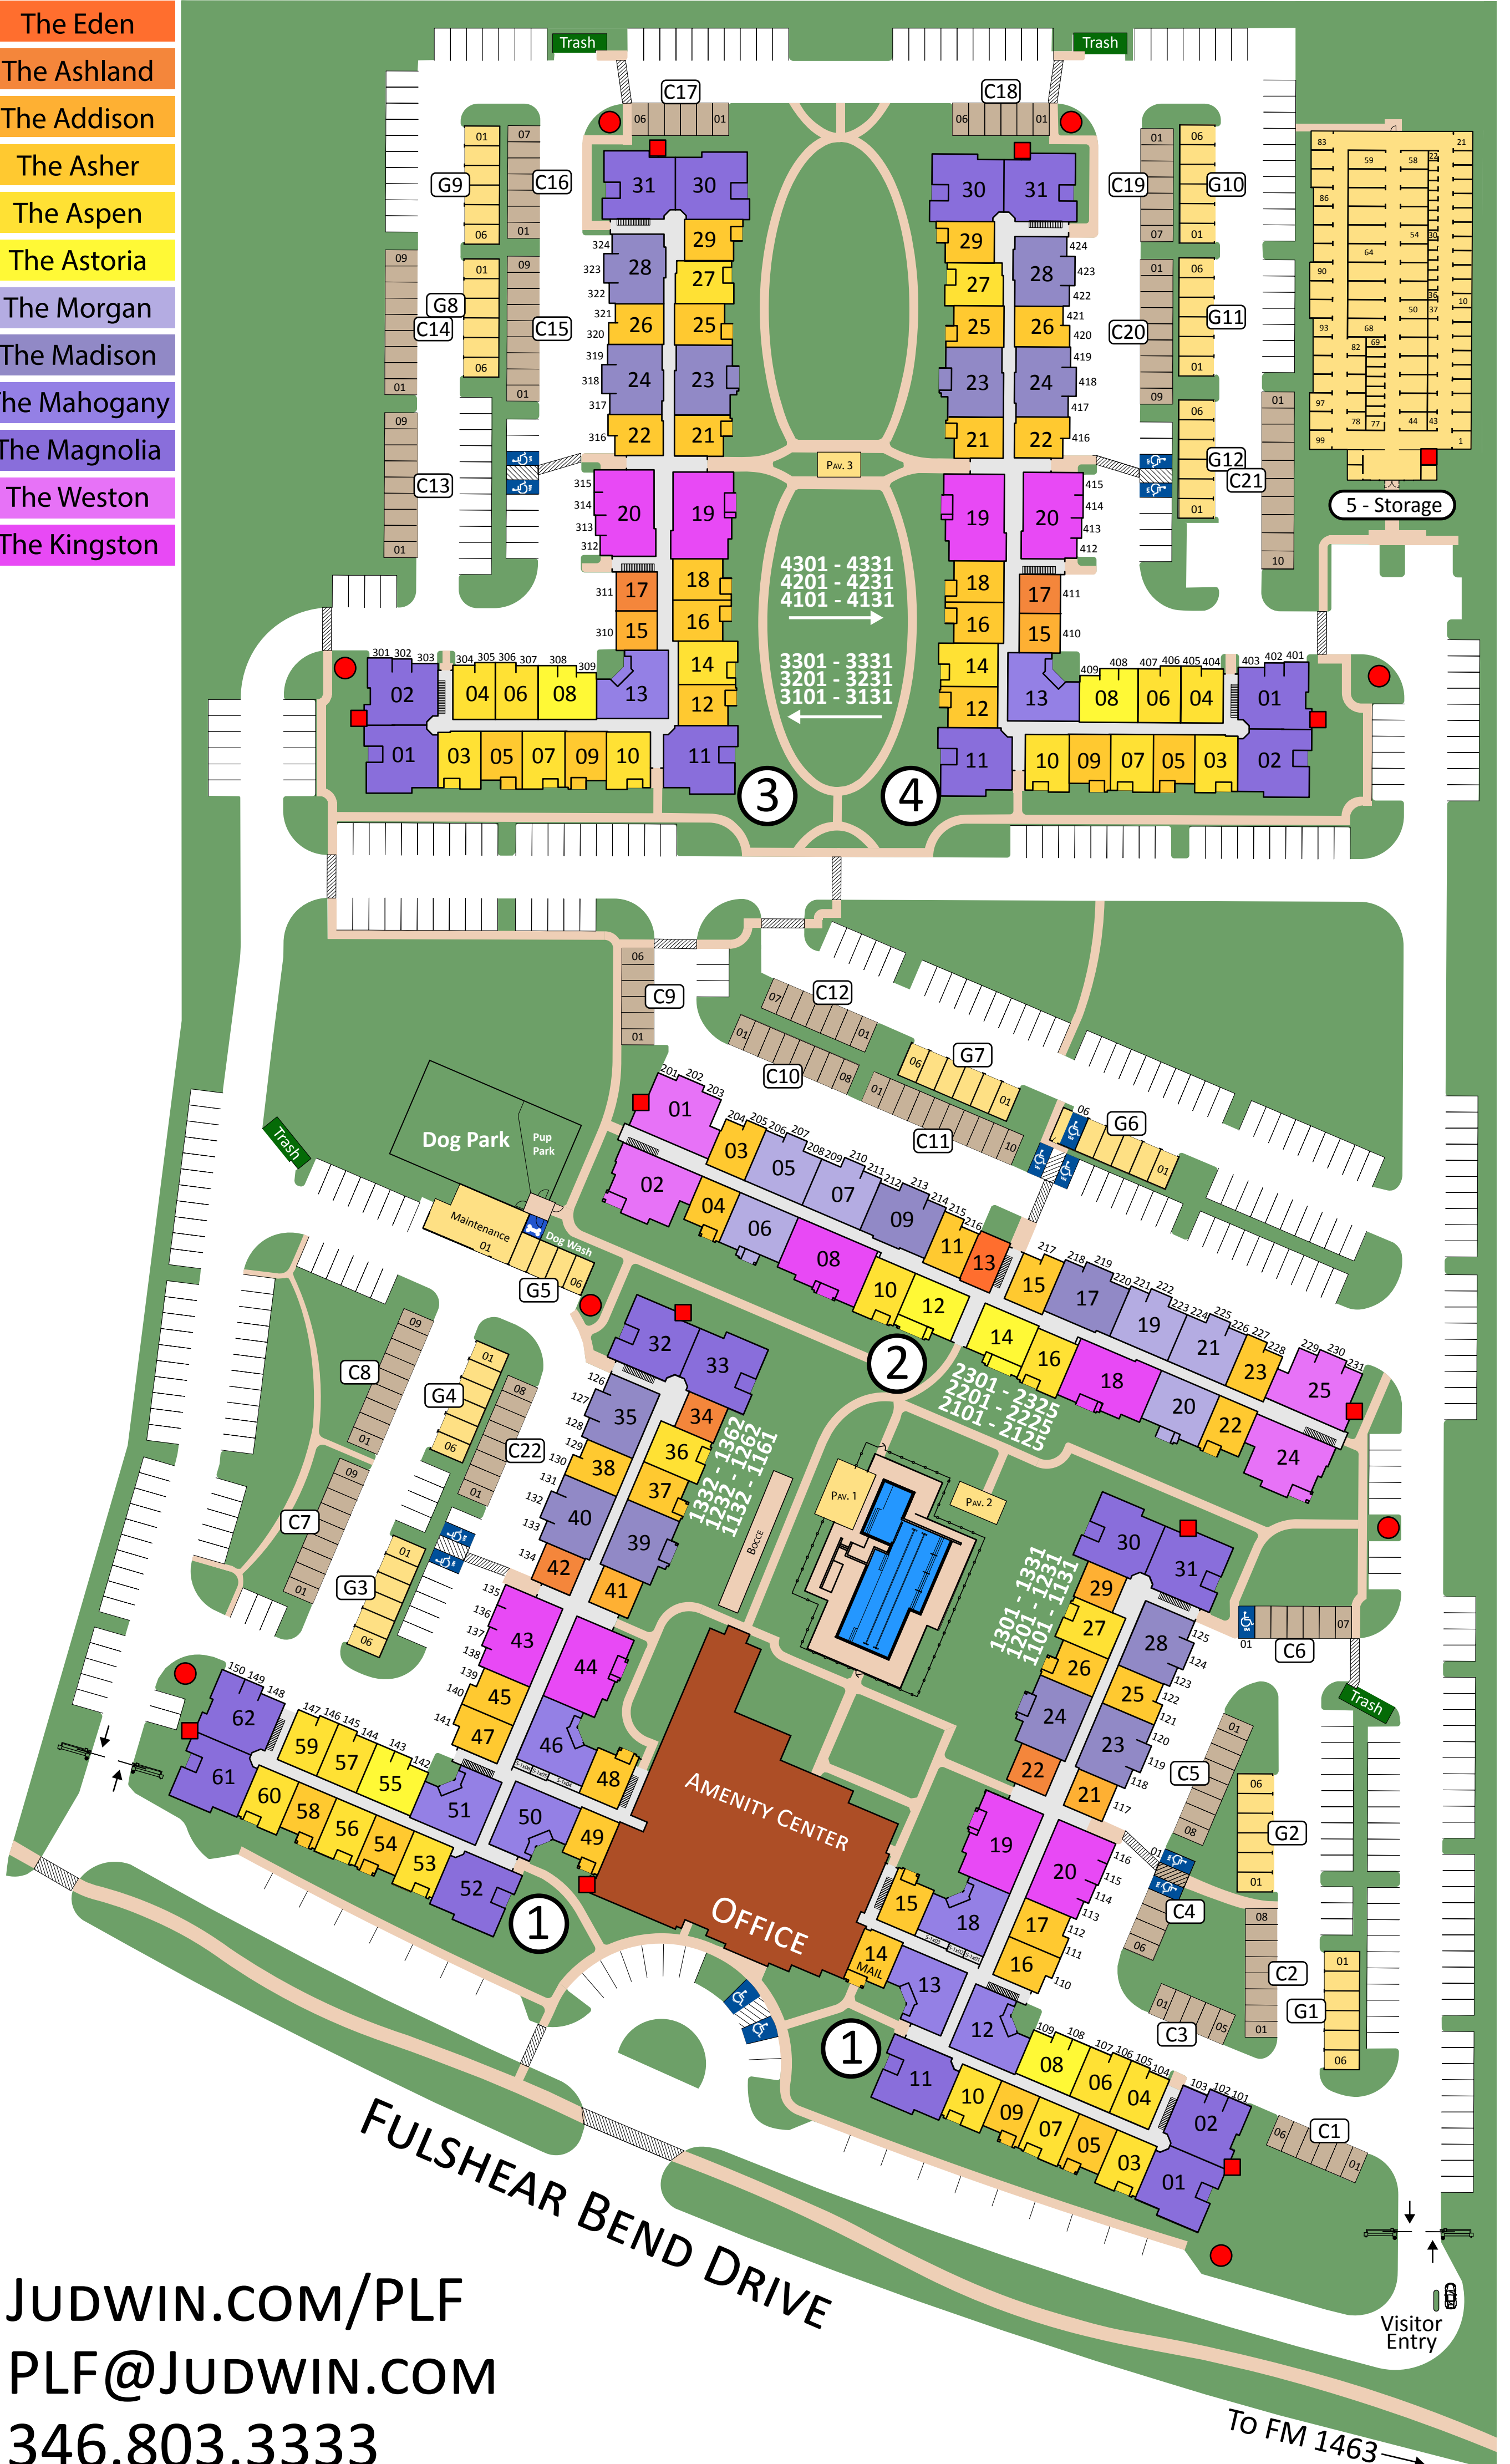

# PARKLANE FULSHEAR APARTMENTS

- The Eden
- The Ashland
- The Addison
- The Asher
- The Aspen
- The Astoria
- The Morgan
- The Madison
- The Mahogany
- The Magnolia
- The Weston
- The Kingston

JUDWIN.COM/PLF  
 PLF@JUDWIN.COM  
 346.803.3333  
 27222 FULSHEAR BEND DRIVE  
 FULSHEAR, TX 77441

**LEGEND**  
 UNIT 1310 = 1 3 10  
BLDG. FLOOR APT.  
 ■ FIRE SPRINKLER CLOSET  
 ● FIRE HYDRANT C = CARPORT G = GARAGE