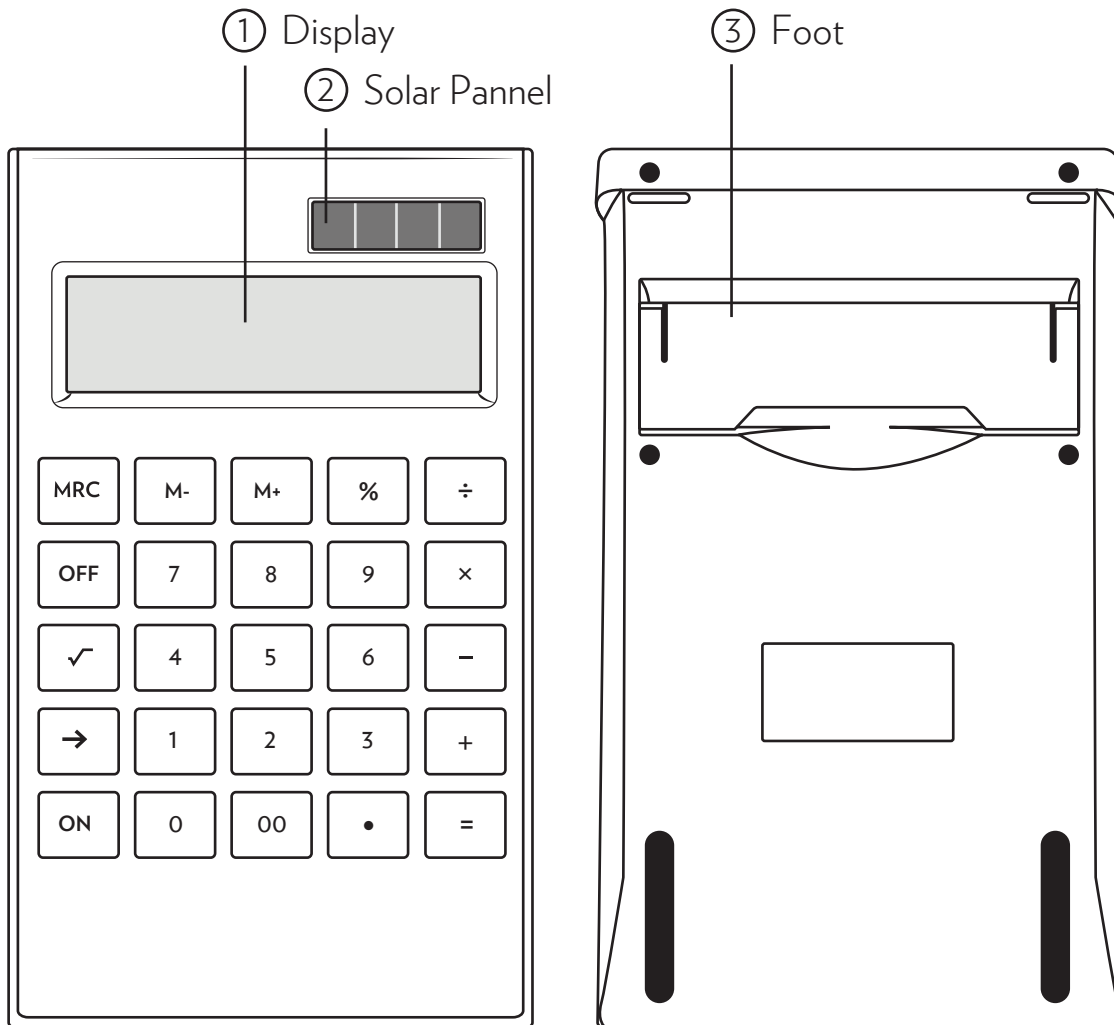

keyscaper[®]
fan gear

Desktop Calculator

Product Manual
Version 1.0

THANK YOU!

Thanks for choosing Keyscaper!

Please read the following manual carefully to ensure you get the most out of your Desktop Calculator

Product Guide:

Index:

Key Index

Page
3

Key Index:

MRC	Memory Clear
M-	Minus Memory
M+	Plus Memory
%	Percentage
÷	Divide
OFF	Turn Off
×	Multiply
√	Square Root
-	Minus
→	Backspace / Delete
+	Add
ON	Turn On
00	Double Zero
•	Decimal
=	Equals