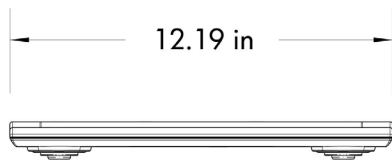

keyscaper[®]

Digital Scale

Product Manual

**For more information or customer support, please visit:
keyscaper.com/pages/product-manuals**

Version 1.0

QUICK START

To get started with your new weight scale, begin by removing the plastic strip under the battery cover. Next, select your preferred weight measurement unit (pounds, kilograms, or stones) by pressing the 'UNIT' button located on the back of the scale. Place the scale on a flat surface, step on and off to set it, then step on again for weight reading. Remain still as the display counts up to your weight, and once locked, your weight will be displayed. The scale will automatically turn off after use.

Battery included

HOW TO USE

Setup

- Remove the plastic strip under the battery cover. You may need to take off the battery compartment cover to avoid breaking the strip.
- The scale has been set to read weight in pounds, but you may select kilograms or stones (1 stone = 14 pounds). To switch between pounds, kilograms, or stone, press the 'UNIT' button located on the back of the scale.
- Place the scale on a flat surface and avoid using it on carpeted or uneven floors as that may affect the accuracy.
- Step on the scale (disregard the reading) and step off. This process ensures the scale is set and is now ready for use. Do this whenever the scale is moved. At all other times, step straight onto the scale.
- Step onto the scale platform and remain still. The display will count up to your weight. The display will flash when the weight is locked. Your weight is now displayed.
- The scale will turn off automatically.