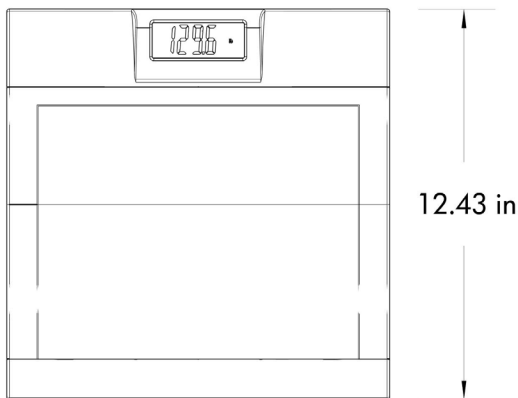

keyscaper[®]

Digital Scale

Product Manual

**For more information or customer support, please visit:
keyscaper.com/pages/product-manuals**

Version 1.0

QUICK START

To get started with your new weight scale, begin by removing the plastic strip under the battery cover. Next, select your preferred weight measurement unit (pounds, kilograms, or stones) by pressing the 'UNIT' button located on the back of the scale. Place the scale on a flat surface, step on and off to set it, then step on again for weight reading. Remain still as the display counts up to your weight, and once locked, your weight will be displayed. The scale will automatically turn off after use.

Battery included

HOW TO USE

Setup

- Remove the plastic strip under the battery cover. You may need to take off the battery compartment cover to avoid breaking the strip.
- The scale has been set to read weight in pounds, but you may select kilograms or stones (1 stone = 14 pounds). To switch between pounds, kilograms, or stone, press the 'UNIT' button located on the back of the scale.
- Place the scale on a flat surface and avoid using it on carpeted or uneven floors as that may affect the accuracy.
- Step on the scale (disregard the reading) and step off. This process ensures the scale is set and is now ready for use. Do this whenever the scale is moved. At all other times, step straight onto the scale.
- Step onto the scale platform and remain still. The display will count up to your weight. The display will flash when the weight is locked. Your weight is now displayed.
- The scale will turn off automatically.