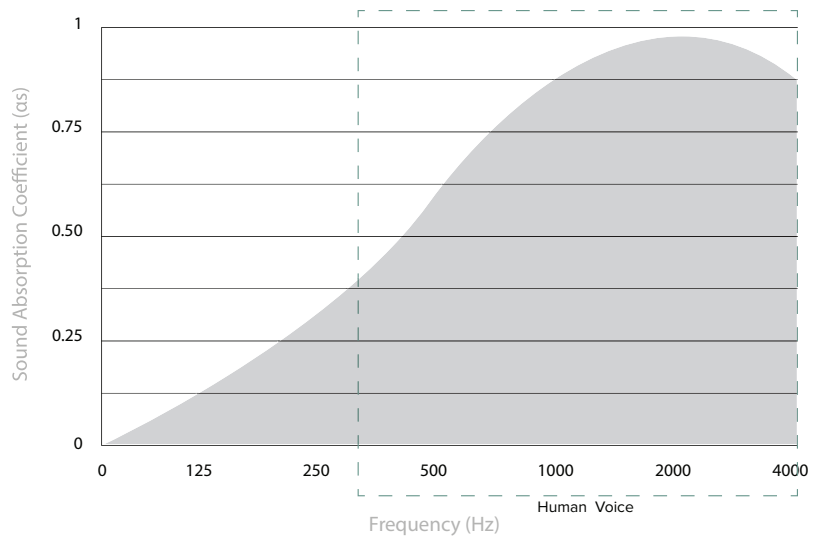

ACOUSTIC PROPERTIES

Visualization of decibel decay across the Vapor Echo range. Effects of a 0.7 NRC across a range of frequencies.