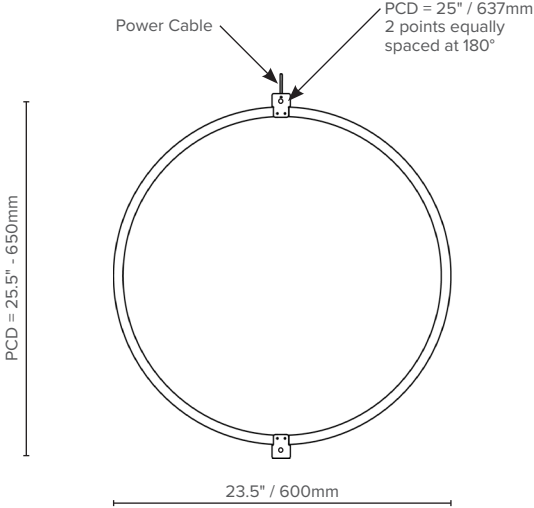

## PRODUCT DIMENSIONS

TOP VIEW

SIDE VIEW

Luxxbox reserves the right to change the specification, material and colors at any time without notice. Standard warranty terms and conditions apply. All rights reserved. © June 2019 Ver 2.0  
All dimensions and values on specification sheet are nominal.