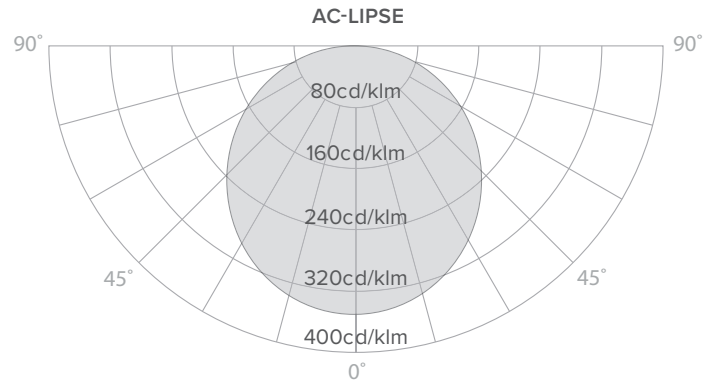

LUMINOUS INTENSITY DISTRIBUTION

DRIVER INFORMATION

Size	Driver Code	Input Voltage	Watts	Dimming Compatibility	Output	Remote mounting distance	Compliance
Ac-Lipse	ELG-100-42AB-3Y	110-277 VAC	100W	0-10VDC DALI version available	21-42 VDC	8M / 26.2' Maximum from Source	

Luxbox reserves the right to change the specification, material and colors at any time without notice. Standard warranty terms and conditions apply. All rights reserved. © June 2019 Ver 2.0
All dimensions and values on specification sheet are nominal.

LUXBOX USA INC × (P)+1 (415) 871 0448 × USA@LUXBOX.COM
LUXBOX PTY LTD × (P)+61 7 3257 2822 × INFO@LUXBOX.COM
WWW.LUXBOX.COM