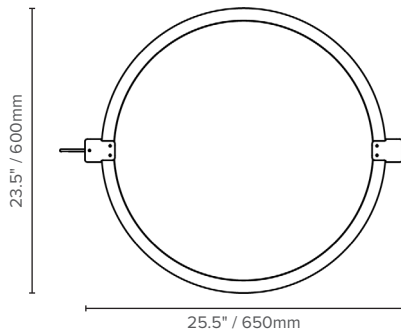

## SIZE AND WEIGHT

Output	Delivered Lumens	Wattage	Efficacy lm/W
Direct	3720	60	62
Weight	12.4lbs / 7Kg		