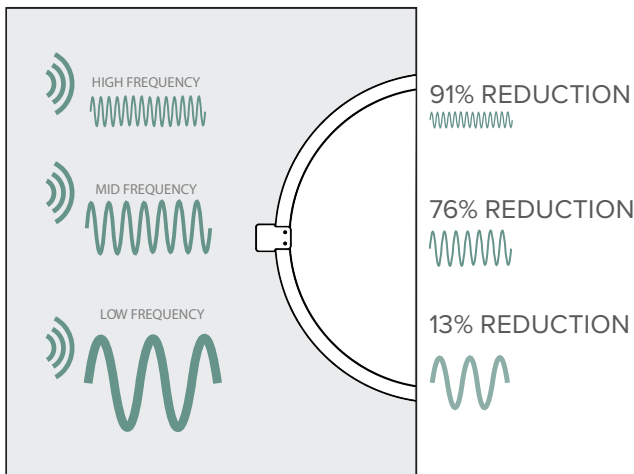

ACOUSTIC PROPERTIES

Visualization of decibel decay across the Vapor Echo range. Effects of a 0.7 NRC across a range of frequencies.