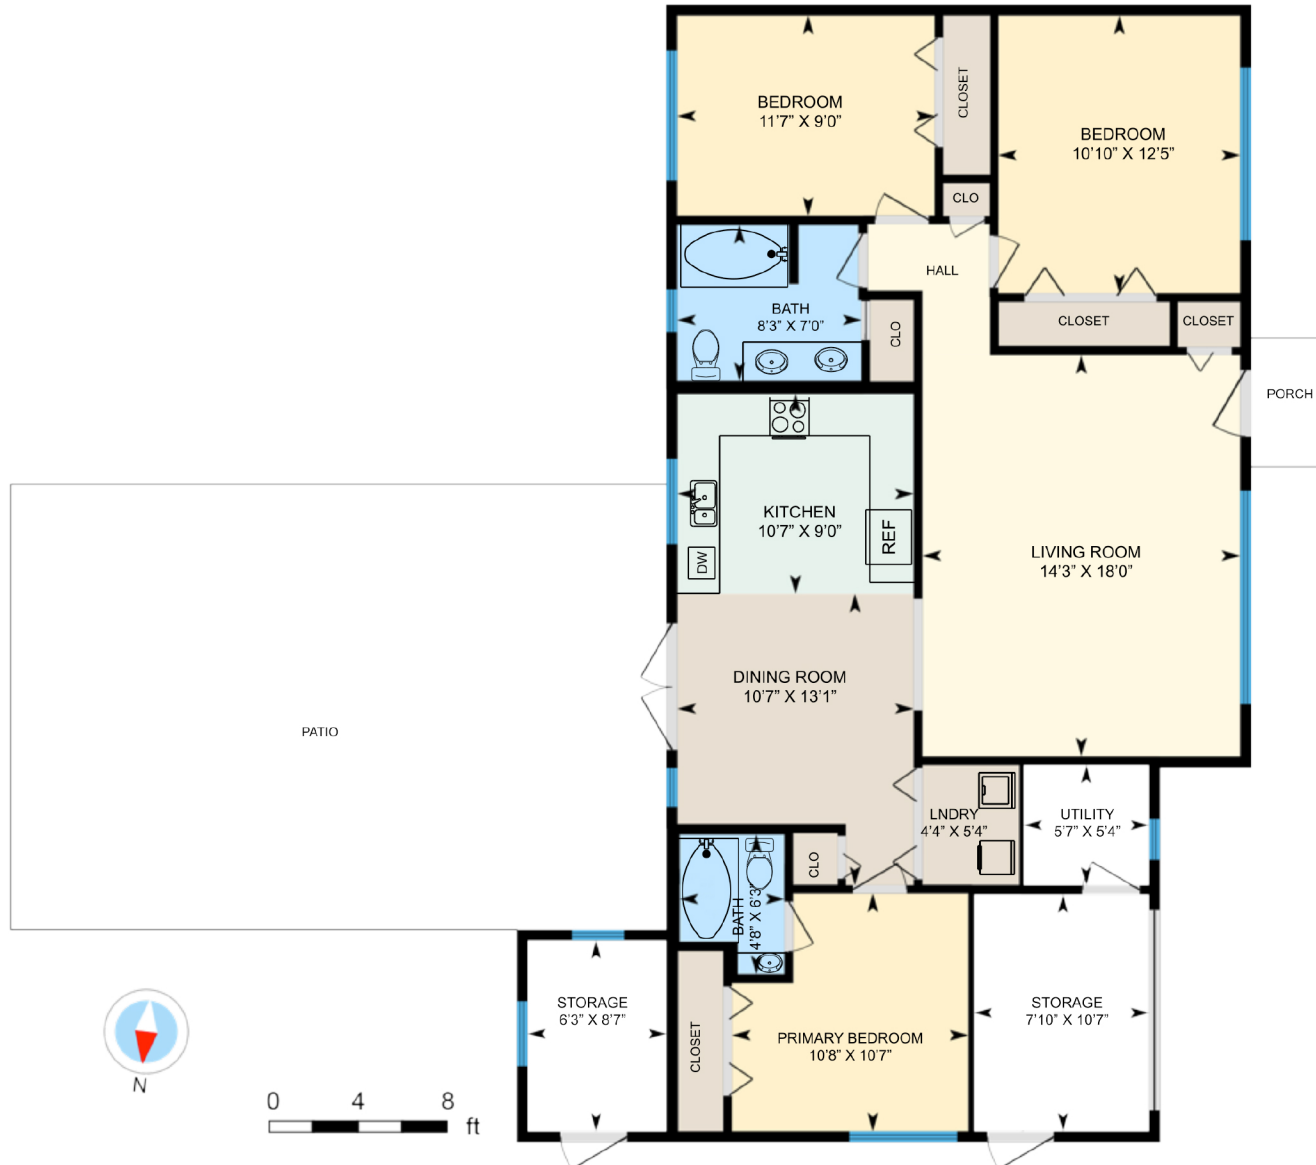

12094 214 St. Maple Ridge, BC  
Total Finished 1141 sq.ft. / Unfinished 193 sq.ft.

Measurements and floor plan are approximate and are to be used for advertising purposes only. Not suitable for construction or architectural use. Square footage calculated using ANSI Z765 method. September 2023.