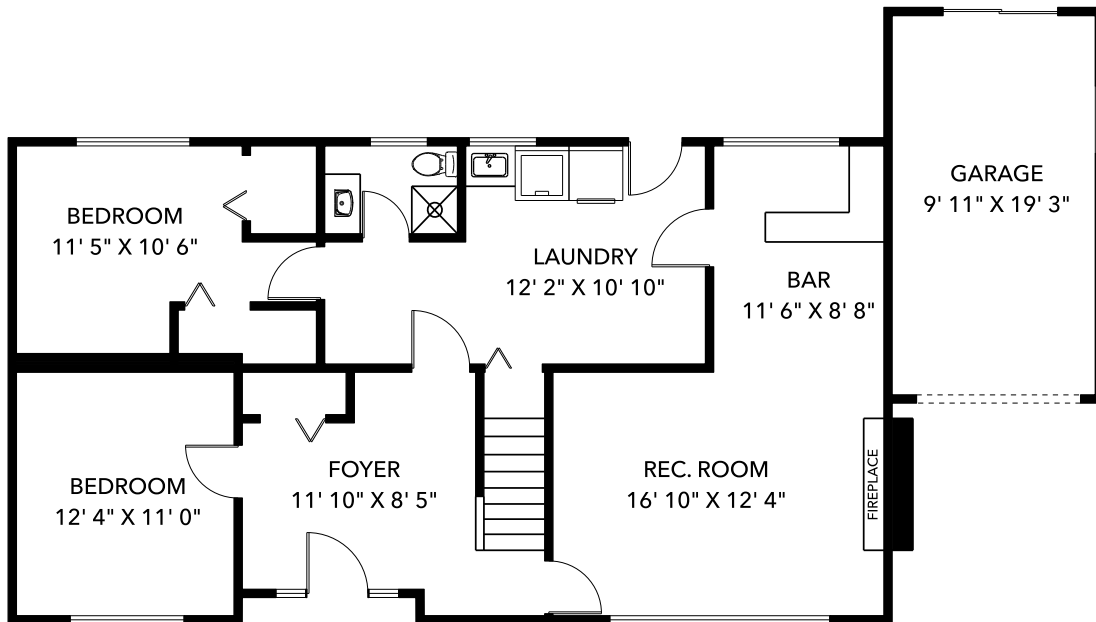

876 Harris Place, Tsawwassen, BC

Finished 2347 sf

Garage 103 sf | Deck 485 sf

Lower Level
1105 sq.ft.

Main Level
1242 sq.ft.