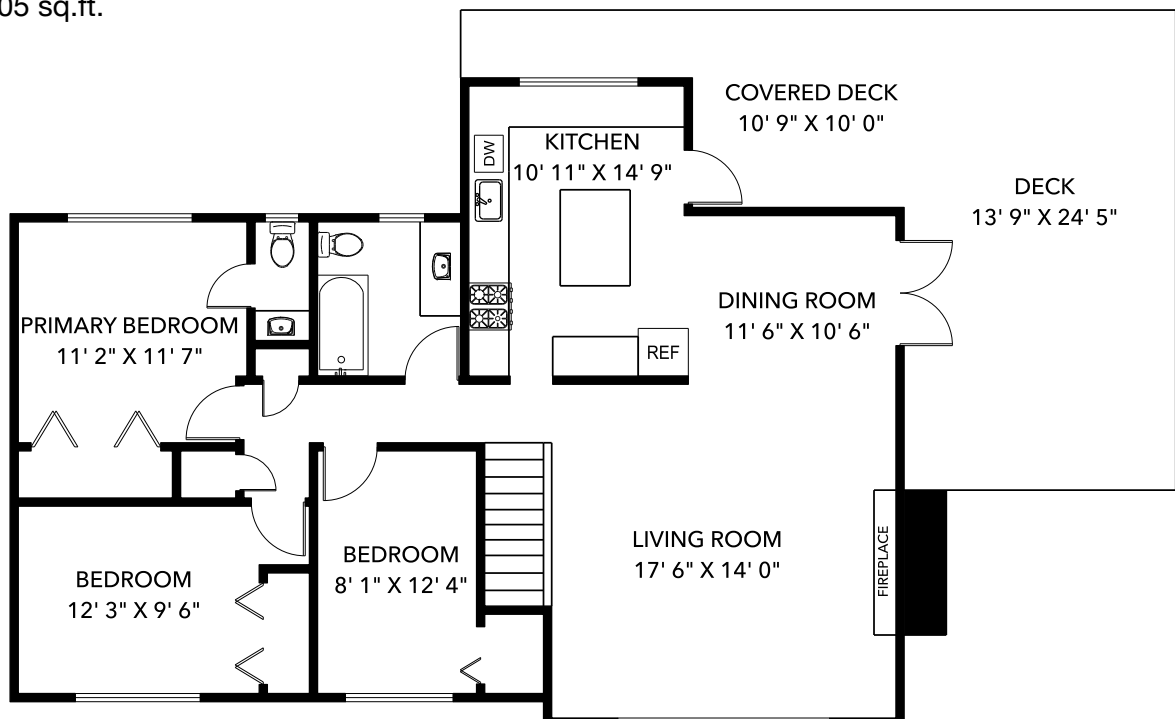

876 Harris Place, Tsawwassen, BC

Finished 2347 sf

Garage 103 sf | Deck 485 sf

Lower Level
1105 sq.ft.

Main Level
1242 sq.ft.