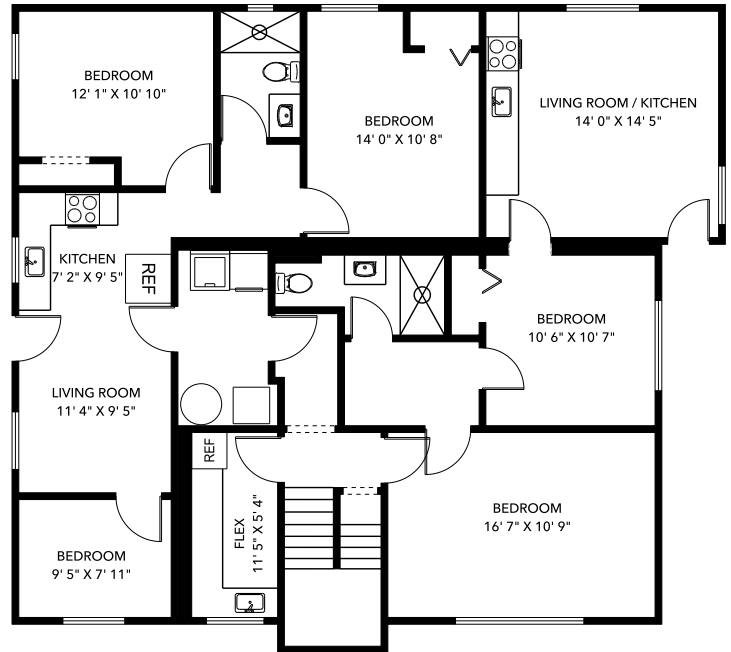

13035 98A Ave. Surrey, BC

FINISHED 3130 sf

Deck 515 sf

MEDALLION
INTERNATIONAL REALTY

KP SAHOTA

PERSONAL REAL ESTATE CORPORATION

MAIN LEVEL
1516 SF

LOWER LEVEL
1614 SF