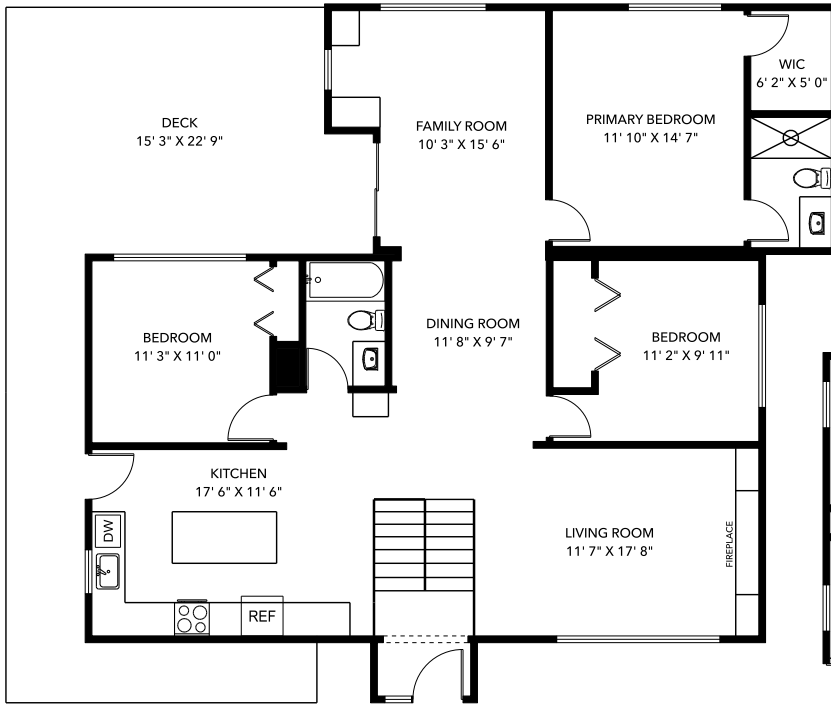

13035 98A Ave. Surrey, BC

FINISHED 3130 sf

Deck 515 sf

MEDALLION
INTERNATIONAL REALTY

KP SAHOTA

PERSONAL REAL ESTATE CORPORATION

MAIN LEVEL
1516 SF

LOWER LEVEL
1614 SF