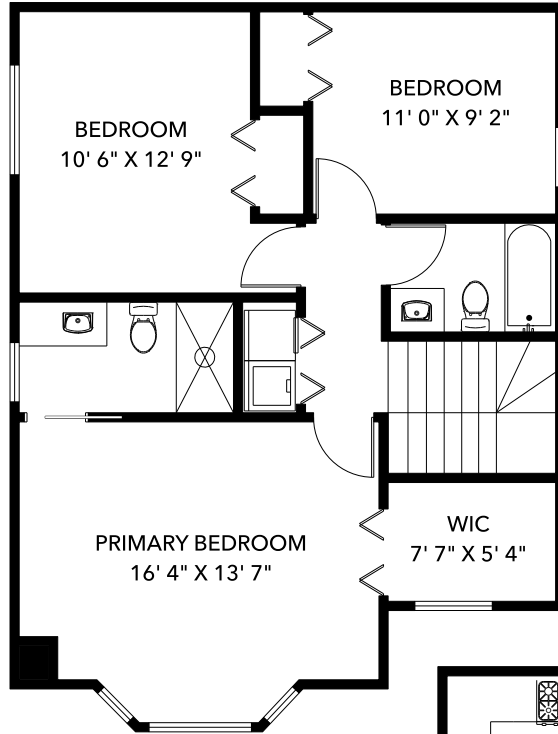

31 W. 15th Avenue, Vancouver, BC

REAL ESTATE

Mario Felicella Personal Real Estate Corporation
Sutton Group Westcoast Realty

604 649 6905

Finished: 1537 sf
Garage: 205 sf

Upper Level
772 sf
CH: Vaulted to 13' 7"

Main Level
765 sf
CH: 8' 0"