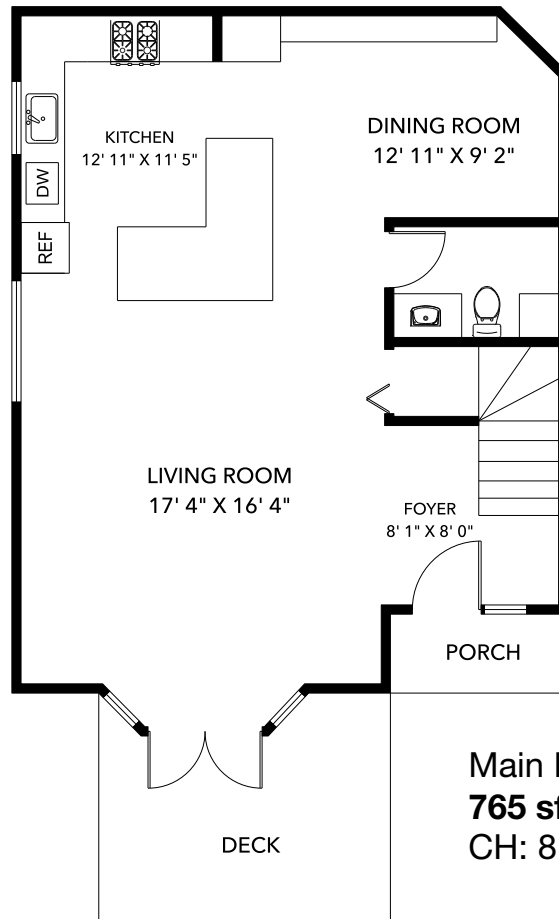

31 W. 15th Avenue, Vancouver, BC

REAL ESTATE

Mario Felicella Personal Real Estate Corporation
Sutton Group Westcoast Realty

604 649 6905

Finished: 1537 sf
Garage: 205 sf

Upper Level
772 sf
CH: Vaulted to 13' 7"

Main Level
765 sf
CH: 8' 0"