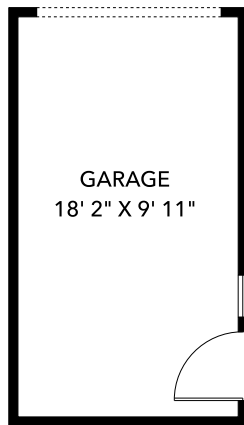

31 W. 15th Avenue, Vancouver, BC

REAL ESTATE

Mario Felicella Personal Real Estate Corporation
Sutton Group Westcoast Realty

604 649 6905

Finished: 1537 sf
Garage: 205 sf

Upper Level
772 sf
CH: Vaulted to 13' 7"

Main Level
765 sf
CH: 8' 0"