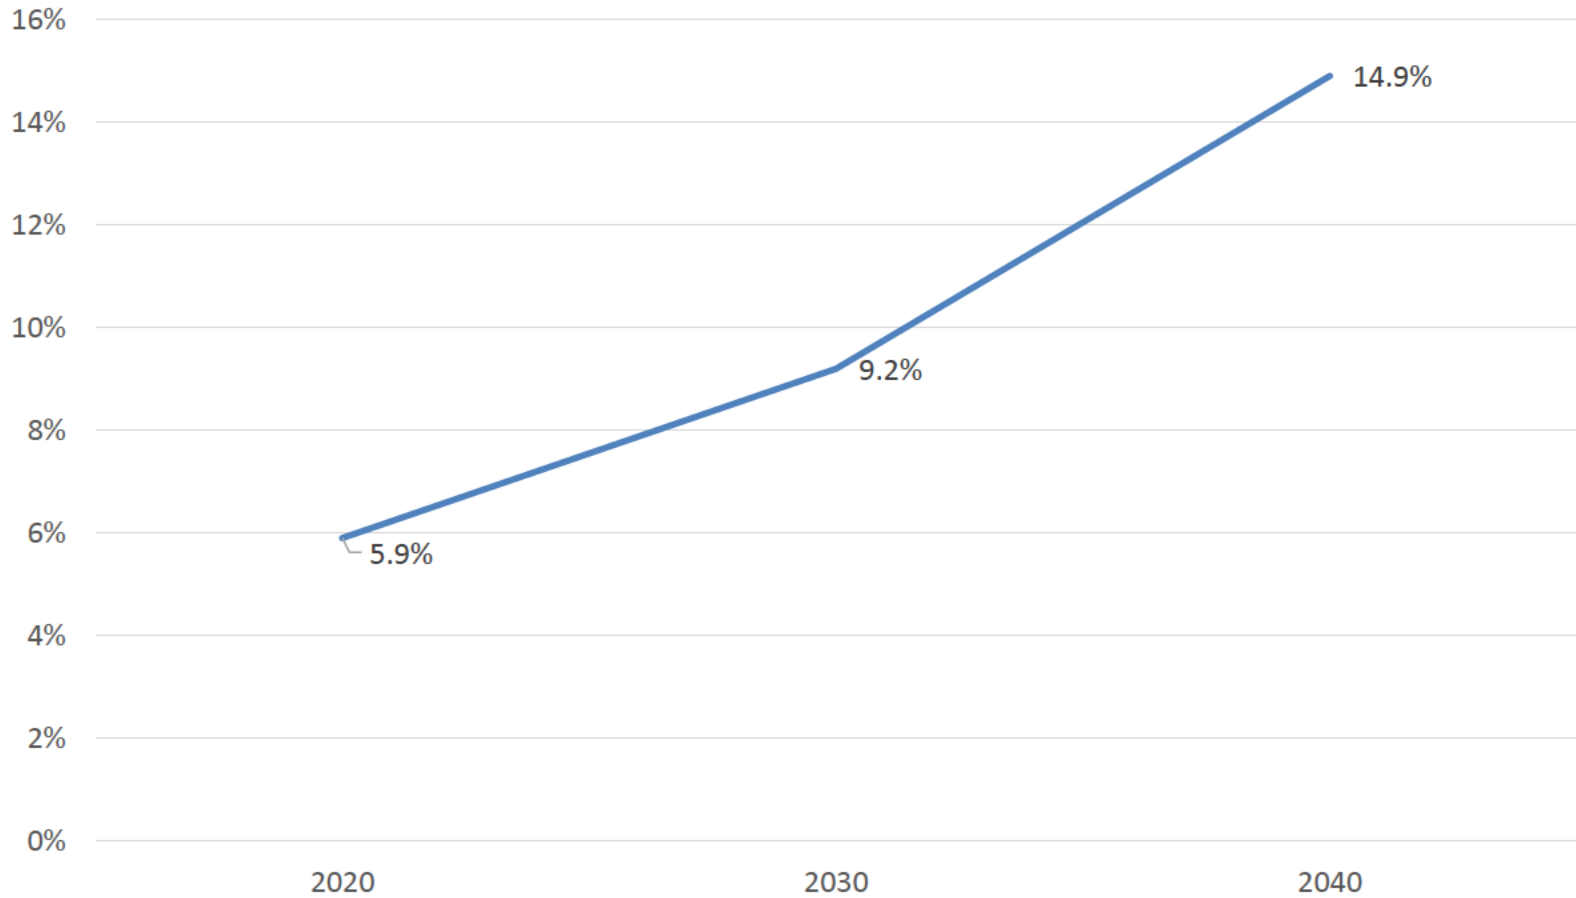

The Older Adult Latino Population Is Increasing