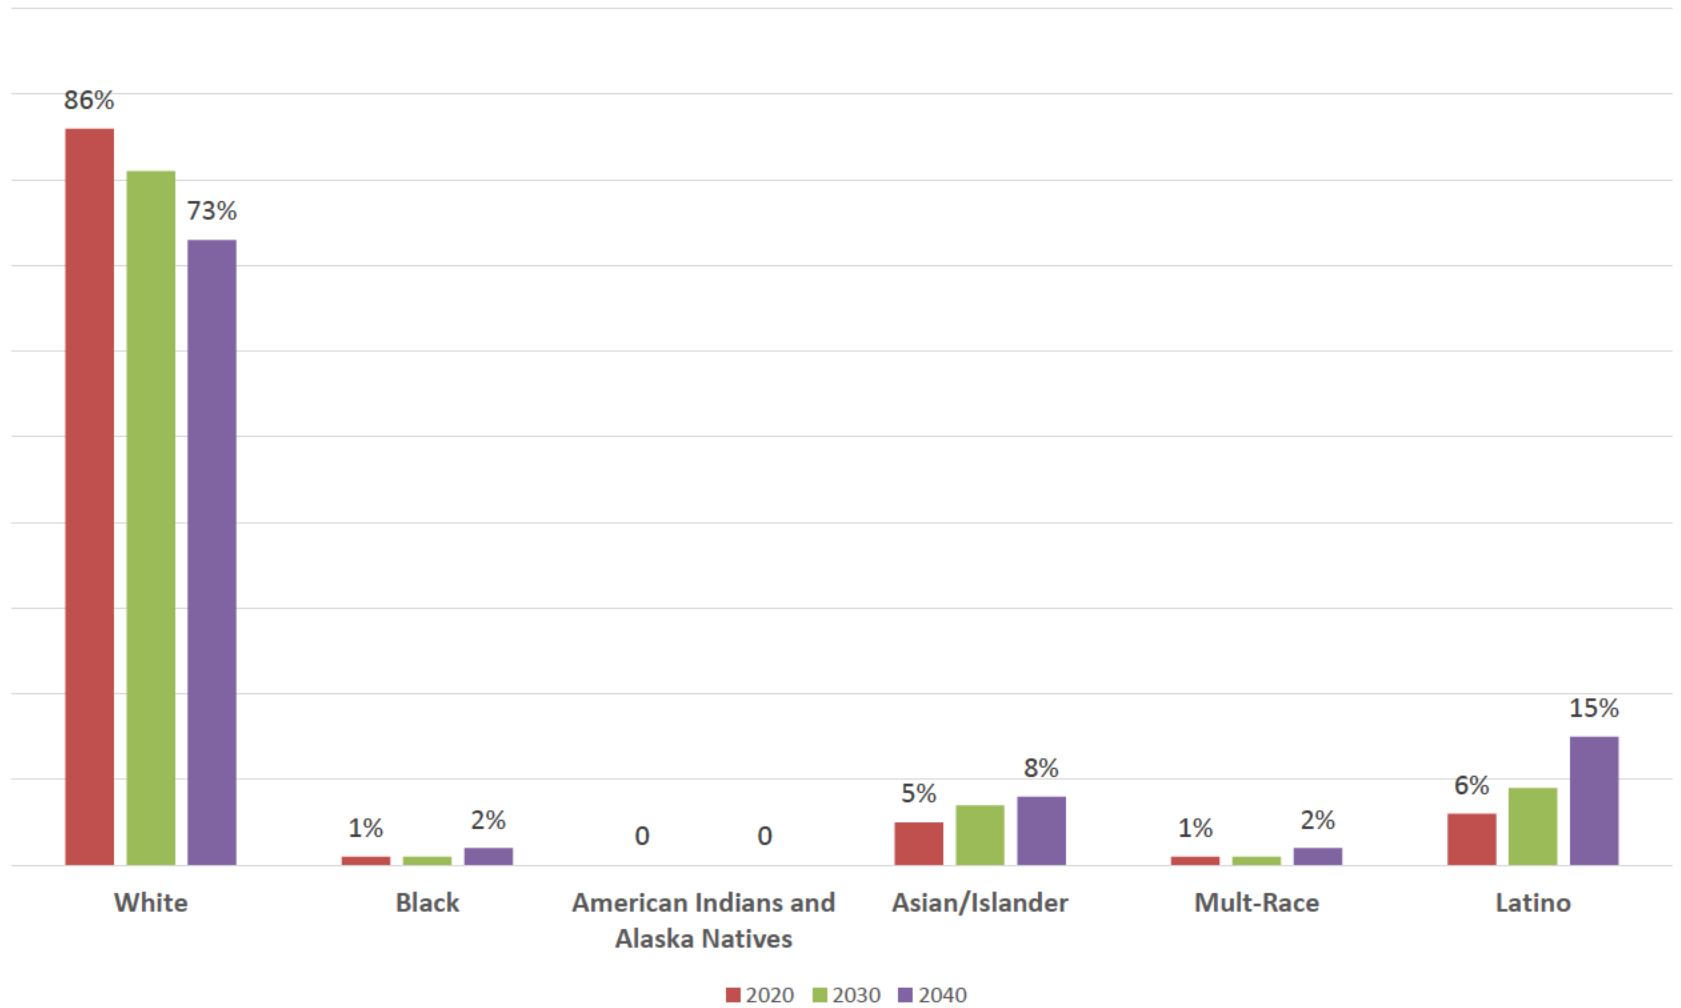

# Marin County Older Adult Population Projections

- Projections for people aged 60+
- Data provided by CA Dept of Finance, February 2019

March 2019

### Projections of the Number of All People Aged 60+

## Population Changes for Older Adults Aged 60+, by Ethnicity 2020-2040

Marin  
Community  
Foundation

## The Older Adult White Population is Decreasing