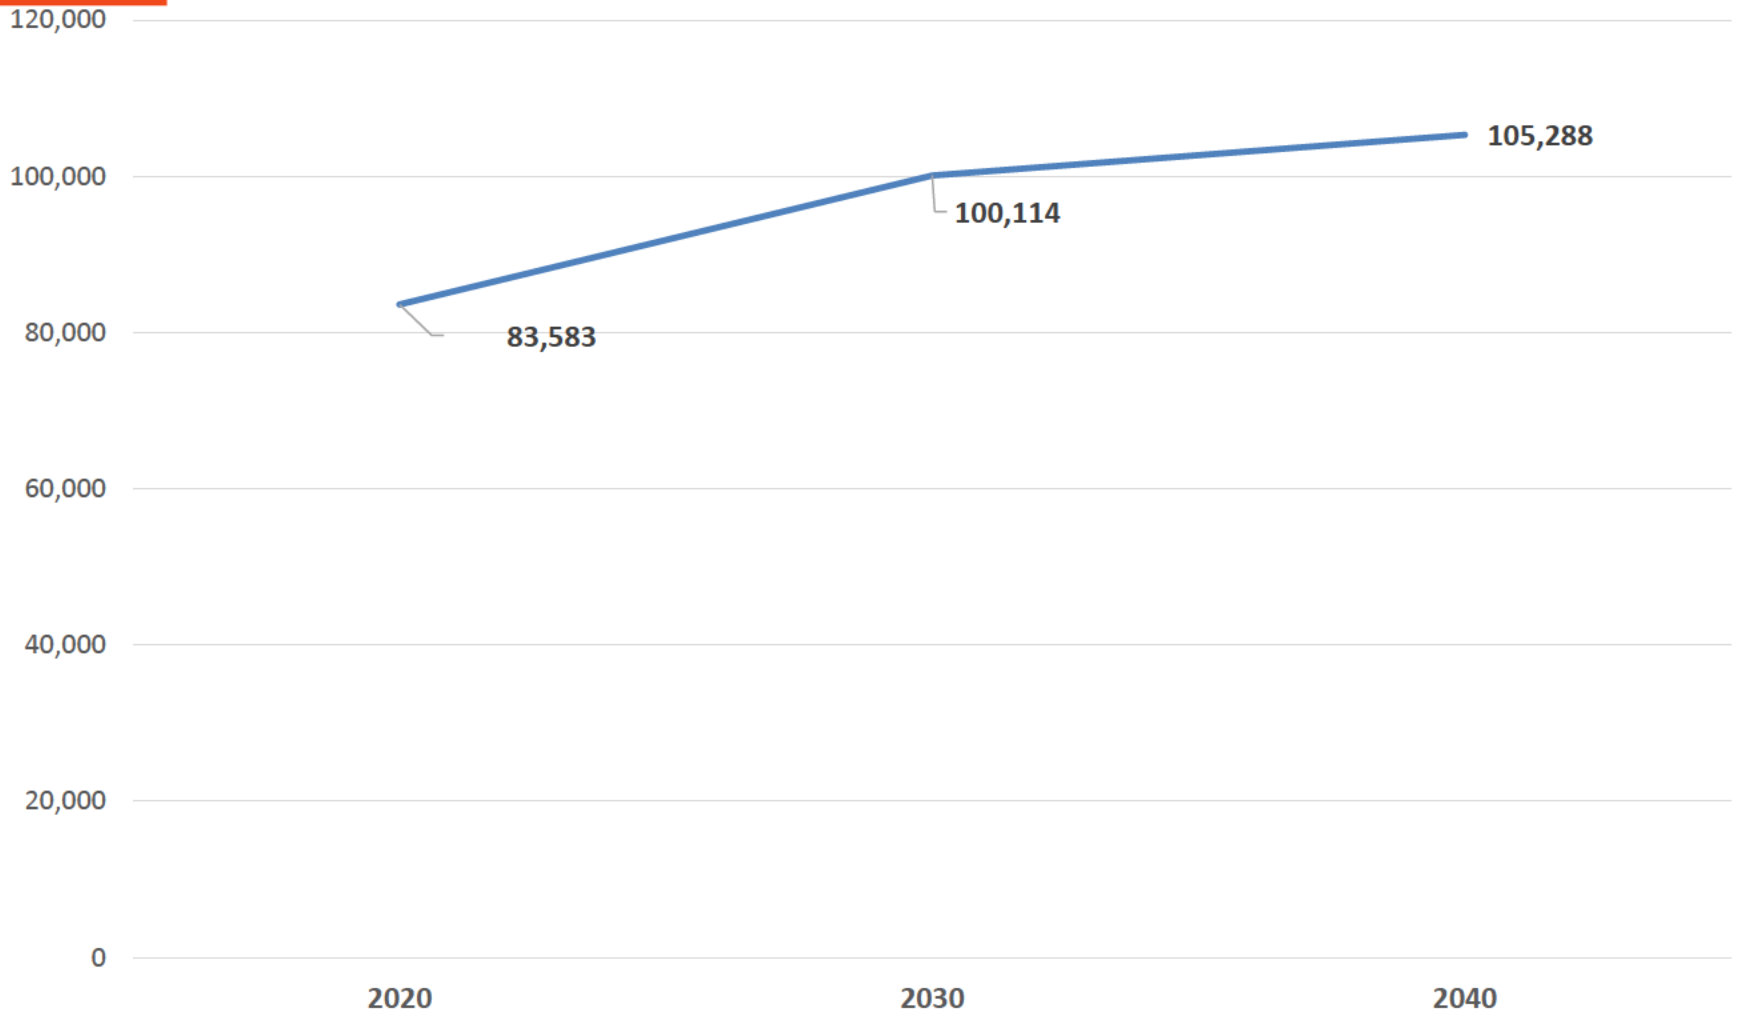

# Marin County Older Adult Population Projections

- Projections for people aged 60+
- Data provided by CA Dept of Finance, February 2019

March 2019

### Projections of the Number of All People Aged 60+

## Population Changes for Older Adults Aged 60+, by Ethnicity 2020-2040

Marin  
Community  
Foundation

## The Older Adult White Population is Decreasing