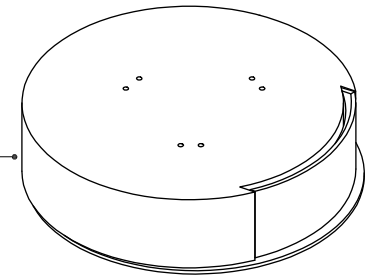

WARREN

MODLOFT

ASSEMBLY INSTRUCTION

WARREN MGL8301

PARTS

① x 1

② x 1

HARDWARE		TOOL
 M6x15mm	 Ø17xØ8x2mm	
Ⓐ x 6	Ⓑ x 6	Ⓒ x 1

ASSEMBLY INSTRUCTION WARREN MGL8301