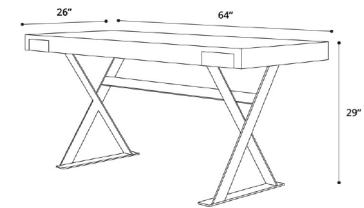

Barrow Desk

Barrow Desk

Smoked Oak

Walnut

MODLOFT

©2021 IPM, LLC DBA MODLOFT. ALL RIGHTS RESERVED • [MODLOFT.COM](https://www.modloft.com) • (866) 663-5638

KEY FEATURES

- ▶ Tastefully expansive wood veneer surfaces
- ▶ Two easily accessible side drawers
- ▶ A geometric steel frame designed for strengthened support

MATERIALS & ORIGIN

Composite Wood, Natural Wood Veneer, Steel.
Made in China.

WEIGHT

180 lbs.

LINE DRAWING

|