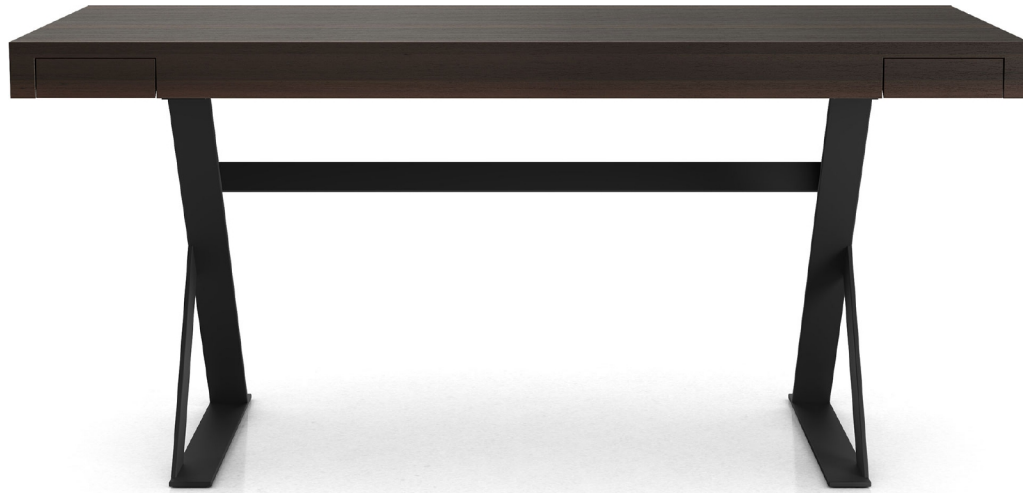

Barrow Desk

Barrow Desk

Smoked Oak

Walnut

MODLOFT

©2021 IPM, LLC DBA MODLOFT. ALL RIGHTS RESERVED • [MODLOFT.COM](https://www.modloft.com) • (866) 663-5638

KEY FEATURES

- ▶ Tastefully expansive wood veneer surfaces
- ▶ Two easily accessible side drawers
- ▶ A geometric steel frame designed for strengthened support

MATERIALS & ORIGIN

Composite Wood, Natural Wood Veneer, Steel.
Made in China.

WEIGHT

180 lbs.

LINE DRAWING

|