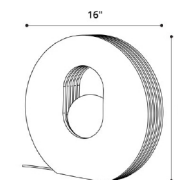

Solid Walnut. Made in Brazil.

WEIGHT

27 lbs.

LINE DRAWING

|