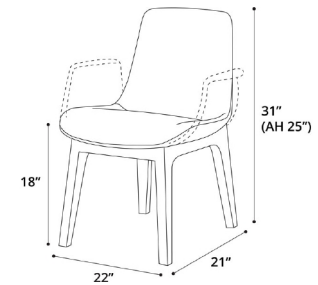

- ▶ The contours of this chair's profile are ultra-mod, ultra-chic, and ultra-urban
- ▶ The dark walnut legs and frame extend up the back of the chair for added strength
- ▶ The visible weave of the fabric upholstery lends a traditional feel to this modern chair

MATERIALS & ORIGIN

Solid Ash, High-Density Foam, Fabric. Made in China.

SIZE & WEIGHT

Arm Chair	33 lbs.
Side Chair	26 lbs.

LINE DRAWING

|