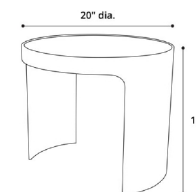

Oliver Side Table

Oliver Side Table

Black Marble Ceramic White Marble Ceramic

MODLOFT

©2021 IPM, LLC DBA MODLOFT. ALL RIGHTS RESERVED • MODLOFT.COM • (866) 663-5638

KEY FEATURES

MATERIALS & ORIGIN

MDF Composite Wood, Ceramic. Made in China.

WEIGHT

35 lbs.

LINE DRAWING

|