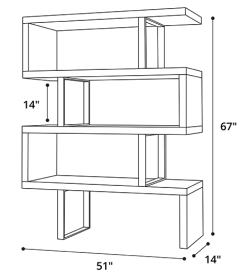

PEARL BOOKCASE

PEARL BOOKCASE

GLOSSY
CHATEAU GRAY

GLOSSY DARK
GULL GRAY

GLOSSY
WHITE

KEY FEATURES

The bookcase's dynamic contemporary design features polished steel pillars

Its staggered shelving design offers plenty of space for books and accent objects

Built to last, its four hardwood shelves come in a variety of finishes

MATERIALS

Composite Lacquered Wood, Polished Steel. Made in China.

SIZES & WEIGHTS

51" inch 108 lbs.
14" inch
67" inch

MODLOFT