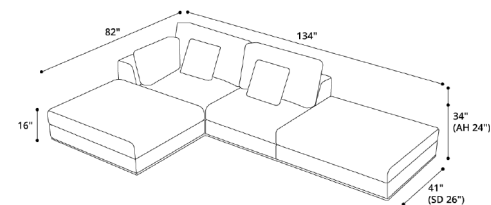

LINE DRAWING