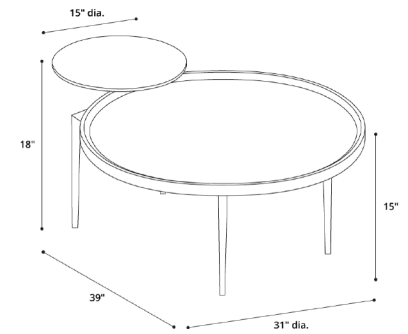

WEIGHT

44 lbs.

LINE DRAWING

|