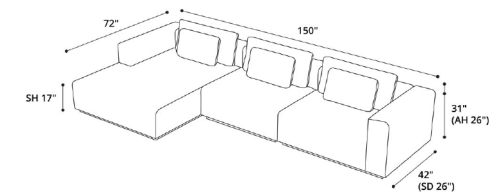

Spruce Sectional Sofa 07

KEY FEATURES

- Low-slung profile shines in open floorplans with versatility to be styled in multi-style homes
- Tight seat and back, comprised of high-resiliency foam and down alternative
- Upholstered in a plush, soft-hand, premium basketweave fabric, featuring exceptional durability

MATERIALS & ORIGIN

100% Polyester; Structure: Eucalyptus Wood.
Made in Brazil.

SIZE & WEIGHT

Right-Facing Chaise	366 lbs.
Left-Facing Chaise	366 lbs.

LINE DRAWING